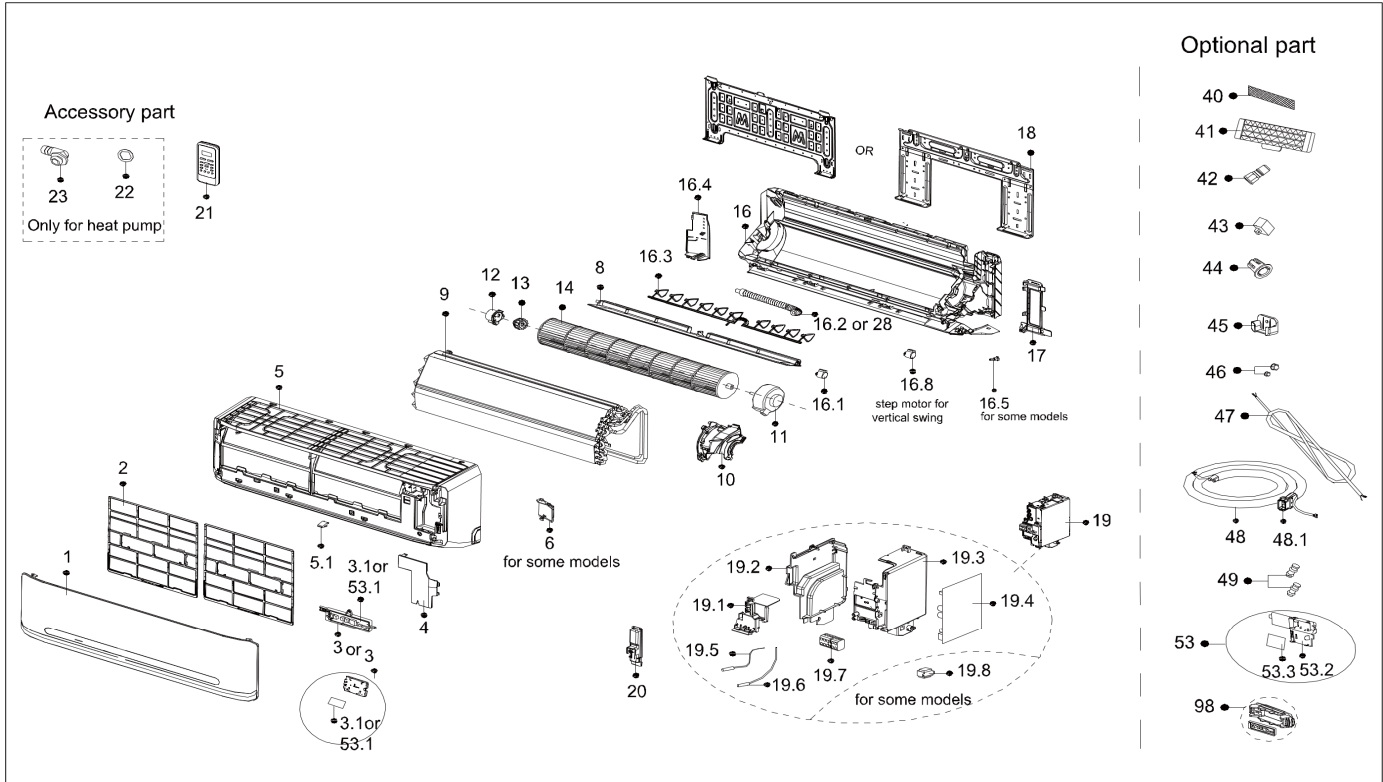

# ComfortStar®

EX_ID	Spare Parts Code	Part Name(EN)	Qty.	Price	Remarks	Update
1	12122000A79347	Panel assembly	1			
2	12100204000479	Air filter	2			
3	17222000A29849	Display box subassembly	1			
3.1	17122000A18067	Display board subassembly	1			
4	12122000006755	Cover of electrical equipment	1			
5	12122000001894	Panel frame assembly	1			
5.1	12122000008242	Screw Cap	1			
6	12122000004587	Front cover of chassis(right)	1			
8	12122000008055	Horizontal louver assembly	1			
9	15822000008693	Evaporator assembly	1			
10	12122000005540	Fan motor cover	1			
11	11002012001871	Single Phase Asynchronous Motor	1			
12	12122000000350	Bearing holder	1			
13	12622000000006	Bearing base	1			
14	12100102000070	Cross flow fan	1			