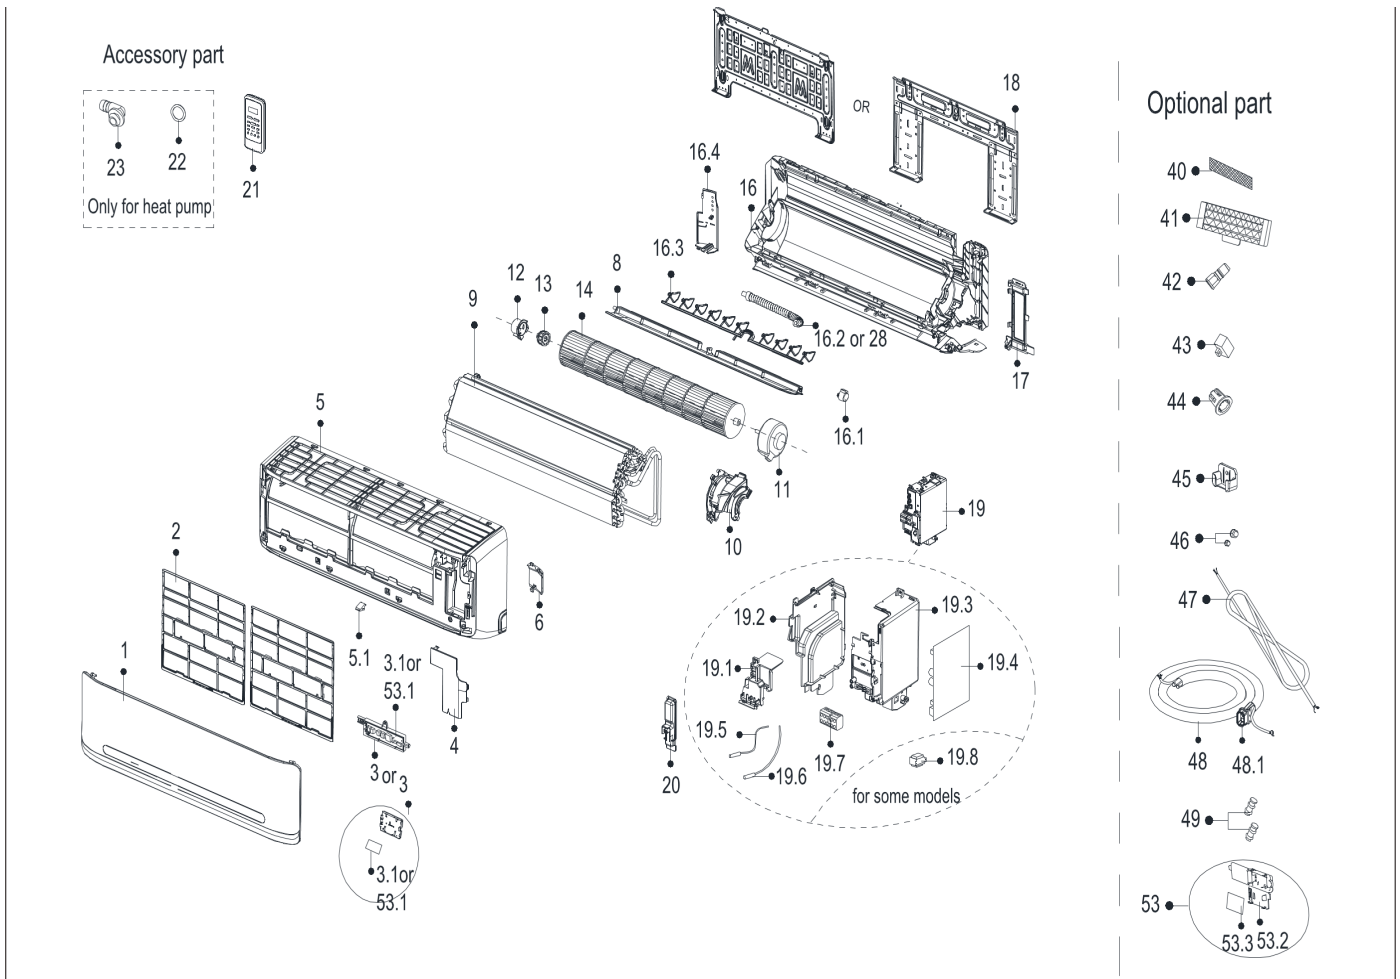

# Exploded View

Model

CIM12CA(I)

**ComfortStar®**

EX_ID	Spare Parts Code	Part Name(EN)	Qty.	Price	Remarks
1	12122000A64709	Panel assembly	1		
2	12100204000522	Filter Assembly	2		
3	17222000A29849	Display box subassembly	1		
3.1	17122000A18067	Display board subassembly	1		
4	12122000006755	Cover of electrical equipment	1		

5	12122000001726	Panel frame assembly	1		
5.1	12122000009477	Screw Cap	1		
6	12122000004587	Front Cover of Chassis(Right)	1		
8	12122000005815	Horizontal louver assembly	1		
9	15822000008189	Evaporator assembly	1		
10	12122000005540	Motor Cover	1		
11	11002015006201	Brushless DC Motor	1		
12	12122000000350	Bearing Holder	1		
13	12622000000131	Bearing components	1		
14	12100102000044	Cross Flow Fan	1		
16	12122000011818	Chassis assembly	1		
16.1	11002010000143	Stepper Motor	1		
16.2	12100501000032	Drain Hose	1		
16.3	12122000000038	Vertical vane subassembly	1		
16.4	12122000010098	Front cover of chassis(left )	1		
17	12122000012943	pipe clamp board	1		
18	12222000000018	Installation Plate	1		
19	17222000031299	Electronic control box subassembly (Mid-and low-end)	1		
19.1	12122000004577	Electronic Control Box	1		
19.2	12122000004639	Left Cover of Electronic Control Box	1		
19.3	12122000004632	Right Cover of Electronic Control Box	1		
19.4	17122000048354	Main control board subassembly	1		
19.5	11201007003424	Room Temperature Sensor	1		
19.6	11201007003447	Pipe Temperature Sensor	1		
19.7	17400401000006	Terminal	1		
20	12122000005020	Cover of electronic control box	1		
21	17317000A55080	Remote controller	1		
40	12100204000685	Air Freshening Filter	1		
47	17401203A00145	Indoor and Outdoor Junction Cable	1		