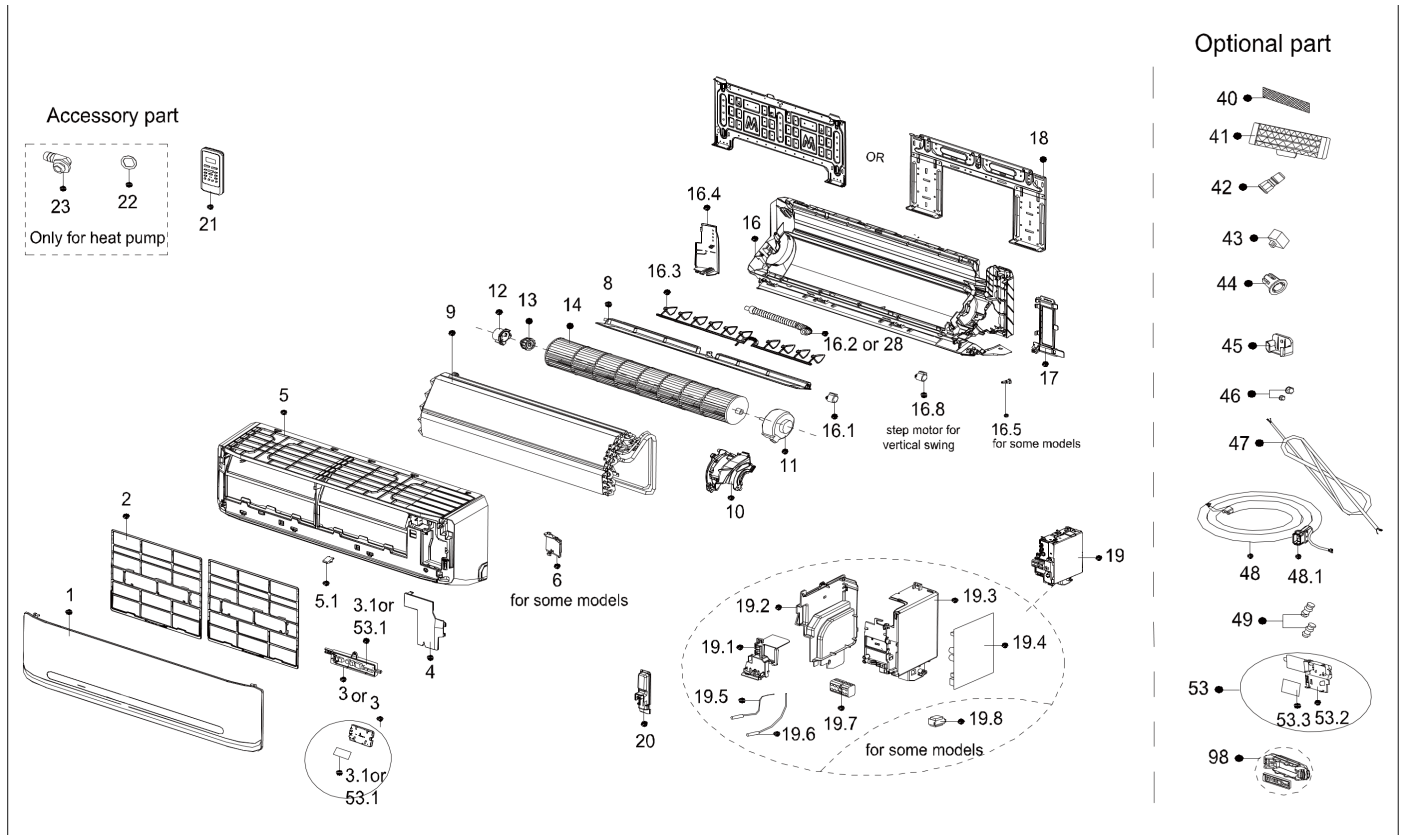

Exploded View

Model

CIM12CD(I)

ComfortStar®

EX_ID	Spare Parts Code	Part Name(EN)	Qty.	Price	Remarks
1	12122000A64709	Panel assembly	1		
2	12100204000522	Filter filter subassembly	2		
3	17222000A29849	Display box subassembly	1		
3.1	17122000A18067	Display board subassembly	1		
4	12122000006755	Cover of electrical equipment	1		
5	12122000001726	Panel frame assembly	1		
5.1	12122000009477	Screw Cap	1		

6	12122000004587	Front cover of chassis(right)	1		
8	12122000005815	Horizontal louver assembly	1		
9	15822000008189	Evaporator assembly	1		
10	12122000005540	Fan motor cover	1		
11	11002012001871	Single Phase Asynchronous Motor	1		
12	12122000000350	Bearing holder	1		
13	12622000000006	Bearing base	1		
14	12100102000044	Cross flow fan	1		
16	12122000011818	Chassis assembly	1		
16.1	11002010000143	Stepper Motor	1		
16.3	12122000000038	Vertical vane subassembly	1		
16.4	12122000010098	Front cover of chassis(left)	1		
17	12122000012943	pipe clamp board	1		
18	12222000000018	Installation plate	1		
19	17222000010948	Electronic control box subassembly (Mid-and low-end)	1		
19.1	12122000004577	Electronic control box	1		
19.2	12122000004639	Left cover of electronic control box	1		
19.3	12122000004632	Right cover of electronic control box	1		
19.4	17122000020570	Main control board subassembly	1		
19.5	11201007003425	Room Temperature Sensor	1		
19.6	11201007003447	Pipe Temperature Sensor	1		
19.7	17400401000006	Terminal	1		
20	12122000005020	Cover of electronic control box	1		
21	17317000A18181	Remote controller	1		
28	12100501000032	Drain hose	1		
40	12100204000685	Air freshening filter	1		
46	15500404000006	Pipe Nut	1		
46	15500404000007	Pipe Nut	1		
47	17401203A00145	Indoor and Outdoor Junction Cable	1		