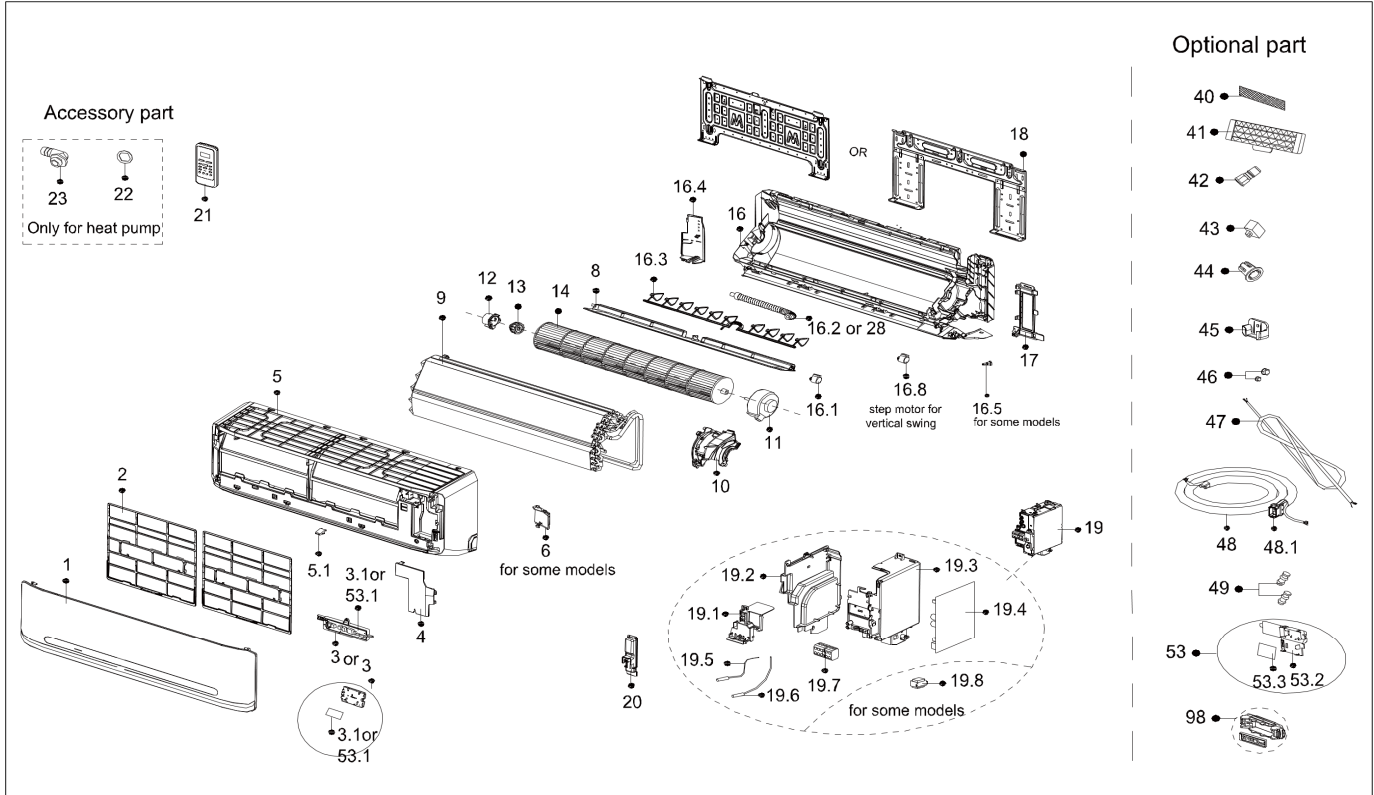

Exploded View

Model CIM12CD(I)

ComfortStar®

EX_ID	Spare Parts Code	Part Name(EN)	Qty.	Price	Remarks	Update
1	12122000A64709	Panel assembly	1			
2	12100204000522	Filter filter subassembly	2			
3	17222000A29849	Display box subassembly	1			
3.1	17122000A18067	Display board subassembly	1			
4	12122000006755	Cover of electrical equipment	1			
5	12122000001726	Panel frame assembly	1			
5.1	12122000009477	Screw Cap	1			
6	12122000004587	Front cover of chassis(right)	1			
8	12122000005815	Horizontal louver assembly	1			
9	15822000008189	Evaporator assembly	1			
10	12122000005540	Fan motor cover	1			
11	11002015000051	Brushless DC Motor	1			
12	12122000000350	Bearing holder	1			
13	12622000000131	Bearing components	1			
14	12100102000044	Cross flow fan	1			