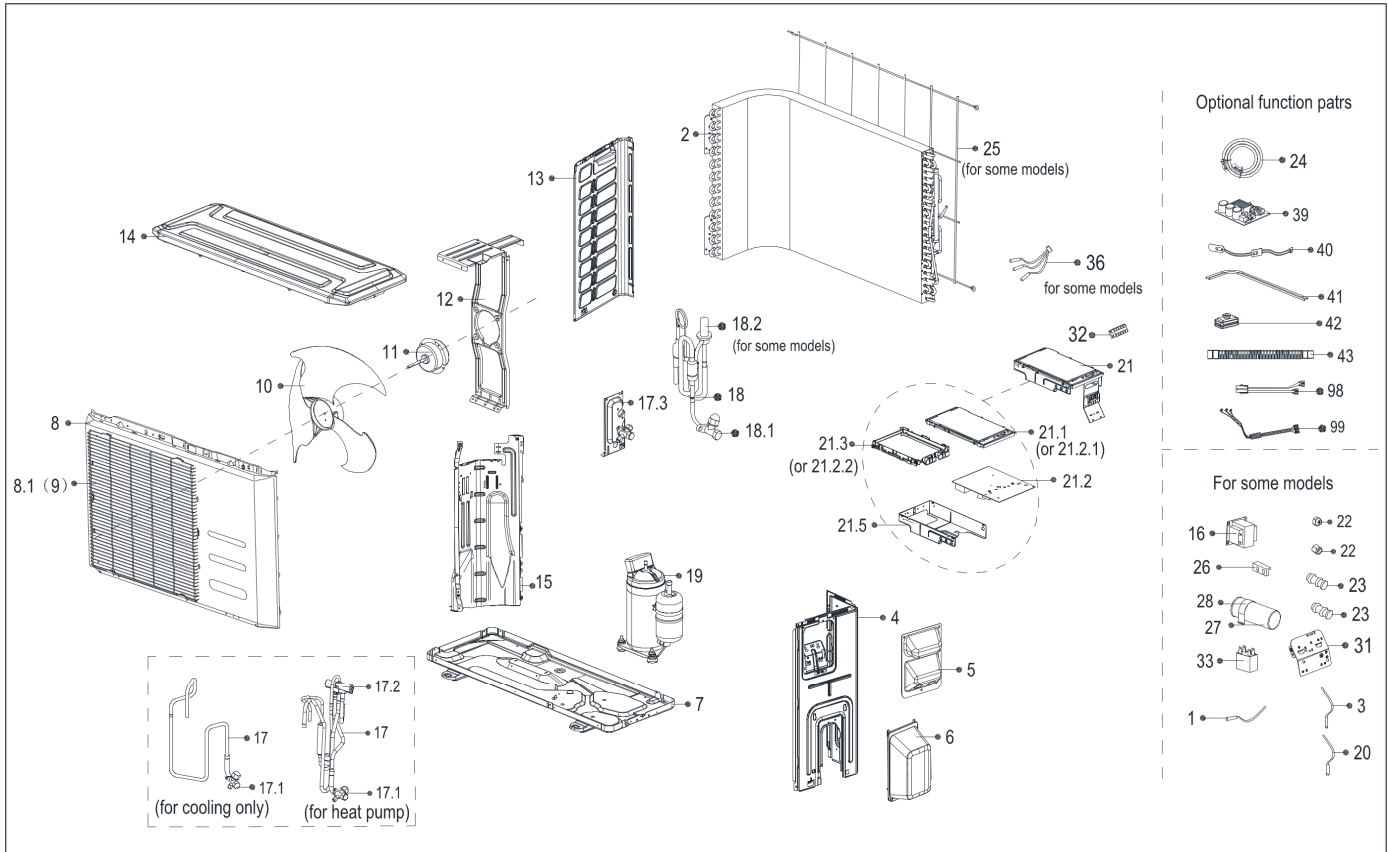

Exploded View

Model CIM12CD(O)

ComfortStar®

EX_ID	Spare Parts Code	Part Name(EN)	Qty.	Price	Remarks	Update
1	11201007002321	Room Temperature Sensor	1			
2	15822000006597	Condenser assembly	1			
3	11201007002320	Pipe Temperature Sensor	1			
4	12222000006249	Right clapboard assembly	1			
5	12222000010966	Big handle assembly	1			
6	12122000007150	Water collector	1			
7	12222000004427	Chassis assembly	1			
8	12222000004842	Front panel assembly	1			
10	12100105000057	Axial flow fan	1			
11	11002015008264	Brushless DC Motor	1		JSN after*19106xxxx	20230713
	11002015006761				CSN after*17827xxxx	20230713
12	12222000008924	Supporter subassembly of fan motor	1			
13	12222000006244	Left supporter	1			
14	12222000006246	Top cover assembly	1			

15	12222000004425	Partition board	1			
17	15422000013752	Gas valve assembly	1			
17.1	15500204000058	Gas valve	1			
17.3	12222000002571	Valve plate	1			
18	15422000005282	Liquid valve assembly	1			
18.1	15500208000028	Liquid valve	1			
19	11103020002899	DC Inverter Rotary Compressor	1		JSN after*19106xxxx	20230713
	11103020003119				CSN after*17827xxxx	20230713
20	11201007000005	Discharge Temperature Sensor	1			
21	172220000024573	Electronic control box subassembly	1			
21.2	171220000038455	Outdoor main control board subassembly	1			
21.2.1	12222000001455	Cover of electronic control box	1			
21.2.2	121220000006913	Support of electronic control box	1			
21.5	12222000001311	Electronic installing box subassembly	1			
24	15111600A00020	Connecting pipe assembly	1			
25	12222000003986	Rear net	1			
31	12222000002259	Terminal board	1			
32	17400401000075	Terminal	1			
99	17401203000802	Compressor wire subassembly	1			