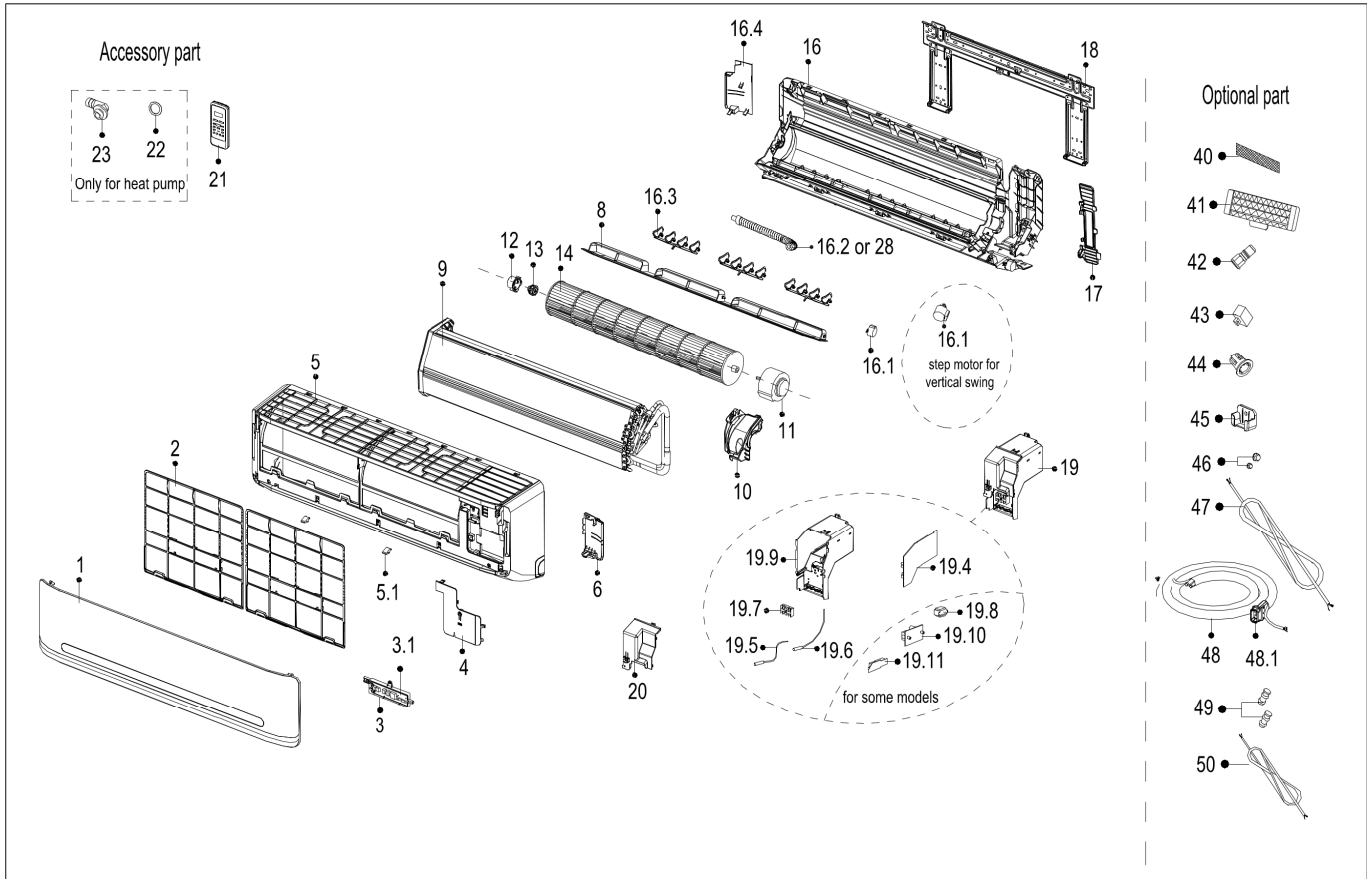

Exploded View

Model CIM24CD(I)

ComfortStar®

EX_ID	Spare Parts Code	Part Name(EN)	Qty.	Price	Remarks	Update
1	12122000A64710	Panel assembly	1			
2	12100204000461	Air filter	2			
3	17222000A29848	Display box subassembly	1		CSN after*18811xxxx	20230713
	17222000A56268				JSN after*19706xxxx	20230713
	17222000A41588				JSN after*18C17xxxx	20230713
3.1	17122000A18067	Display board subassembly	1		CSN after*18811xxxx	20230713
	17122000A22787				JSN after*18C17xxxx	20230713
4	12122000006733	Cover of electrical equipment	1			
5	12122000001956	Panel frame assembly	1			
5.1	12122000008242	Screw Cap	2			
6	12122000004608	Front cover of chassis(right)	1			
8	12122000006335	Horizontal louver	1			
9	15822000008175	Evaporator assembly	1			

10	12122000005512	Fan motor cover	1			
11	11002012003053	Single Phase Asynchronous Motor	1			
12	12122000000350	Bearing holder	1			
13	12622000000131	Bearing components	1			
14	12100102000018	Cross flow fan	1			
16	12122000011879	Chassis assembly	1			
16.1	11002010000049	Stepper Motor	1			
16.2	12100501000032	Drain hose	1			
16.3	12122000000135	Horizontal louver	3			
16.4	12122000004614	Front cover of chassis	1			
16.5	12122000000344	Insulated axis	1			
17	12122000012942	pipe clamp board	1			
18	12222000000026	Installation plate	1			
19	17222000026693	Electronic control box subassembly (Mid-and low-end)	1			
19.4	17122000040795	Main control board subassembly	1			
19.5	11201007003425	Room Temperature Sensor	1			
19.6	11201007003445	Pipe Temperature Sensor	1			
19.7	17400401000006	Terminal	1			
19.9	12122000020327	Electronic control box	1			
19.10	17122000008083	Power Module Subassemblby	1			
20	12122000005024	Cover of electronic control box	1			
21	17317000A55080	Remote controller	1		CSN after*20322xxxx	20230713
	17317000A18181				CSN after*18811xxxx	20230713
	17317000A16345				JSN after*18C17xxxx	20230713
40	12100204000685	Air freshening filter	1			
47	17401203A00145	Indoor and Outdoor Junction Cable	1			