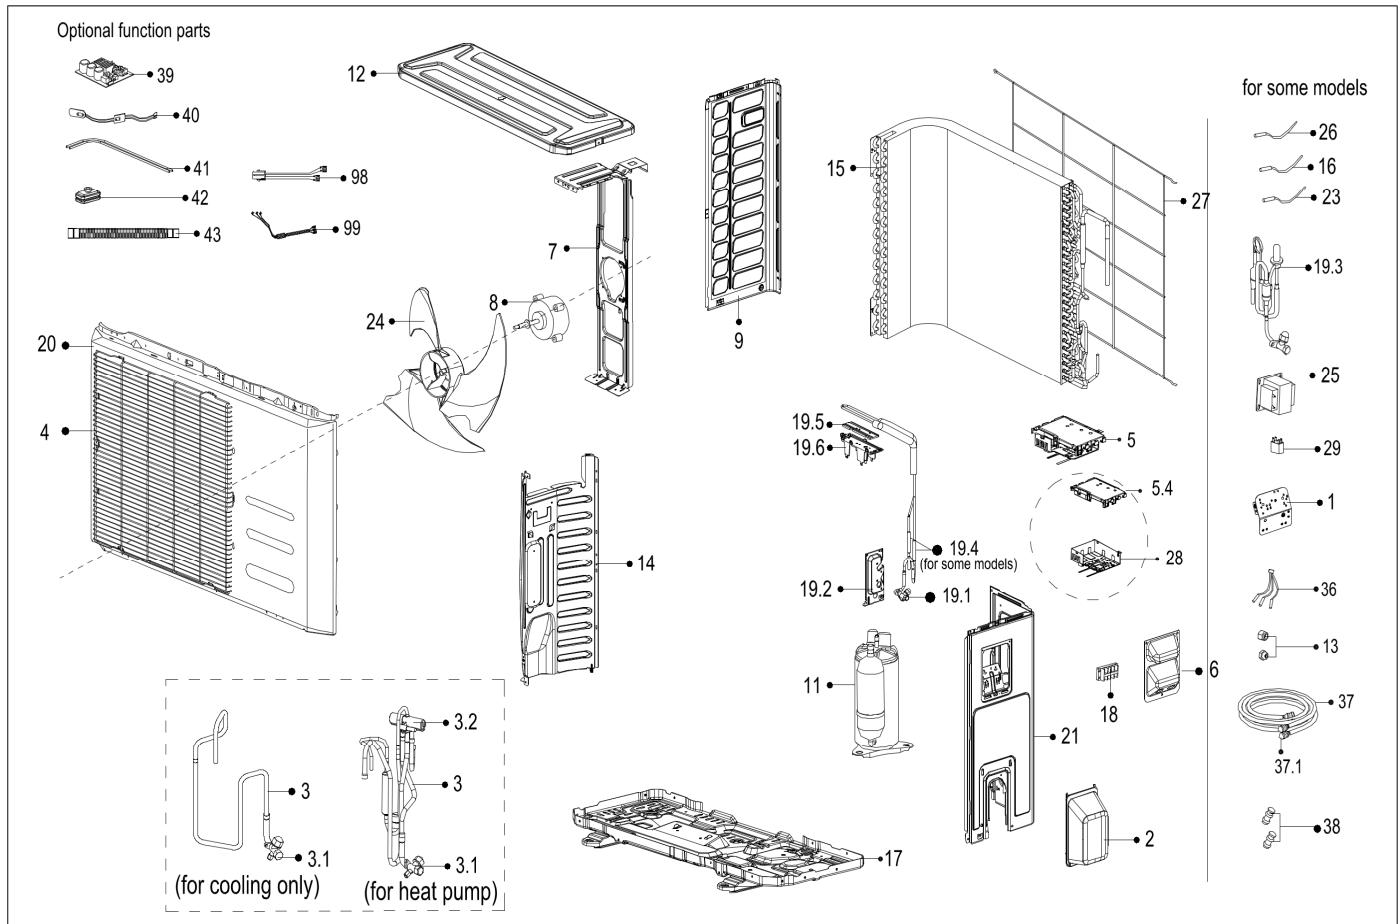

Exploded View

Model CIM24CD(O)

ComfortStar®

EX_ID	Spare Parts Code	Part Name(EN)	Qty.	Price	Remarks
1	12222000005424	Support of electronic control box	1		
2	12122000007150	Water collector	1		
3	15422000007797	Gas valve assembly	1		
3.1	15500204000025	Gas valve	1		
4	12222000011145	Air outlet grille	1		

5	17222000026694	Electronic control box subassembly	1		
5.4	12122000008999	Electronic installing box	1		
6	12222000010966	Big handle assembly	1		
7	12222000005182	Supporter subassembly of fan motor	1		
8	11002015008365	Brushless DC Motor	1		
9	12222000004831	Left side plate assembly of cabinet	1		
11	11103020002419	DC Inverter Rotary Compressor	1		
12	12222000004835	Top cover assembly	1		
14	12222000005423	Partition board assembly	1		
15	15822000A16100	Condenser assembly	1		
16	11201007000039	Room Temperature Sensor	1		
17	12222000004787	Chassis assembly	1		
18	17400401000068	Terminal	1		
19	15422000015621	Liquid valve assembly	1		
19.1	15500208000286	Liquid valve	1		
19.2	12222000002571	Valve plate	1		
19.5	11203803001176	Radiator	1		
19.6	12122000011478	U-Typed Support with Copper Pipe	1		
20	12222000006304	Front panel assembly	1		
21	12222000004830	Right side plate	1		
23	11201007000136	Pipe Temperature Sensor	1		
24	12100105000181	Axial flow fan	1		
26	11201007000157	Discharge Temperature Sensor	1		
27	12222000004833	Rear net	1		
28	12222200002695	Electronic installing box subassembly	1		
37	15111600A00018	Connecting pipe assembly	1		
99	17401203000939	Compressor wire subassembly	1		