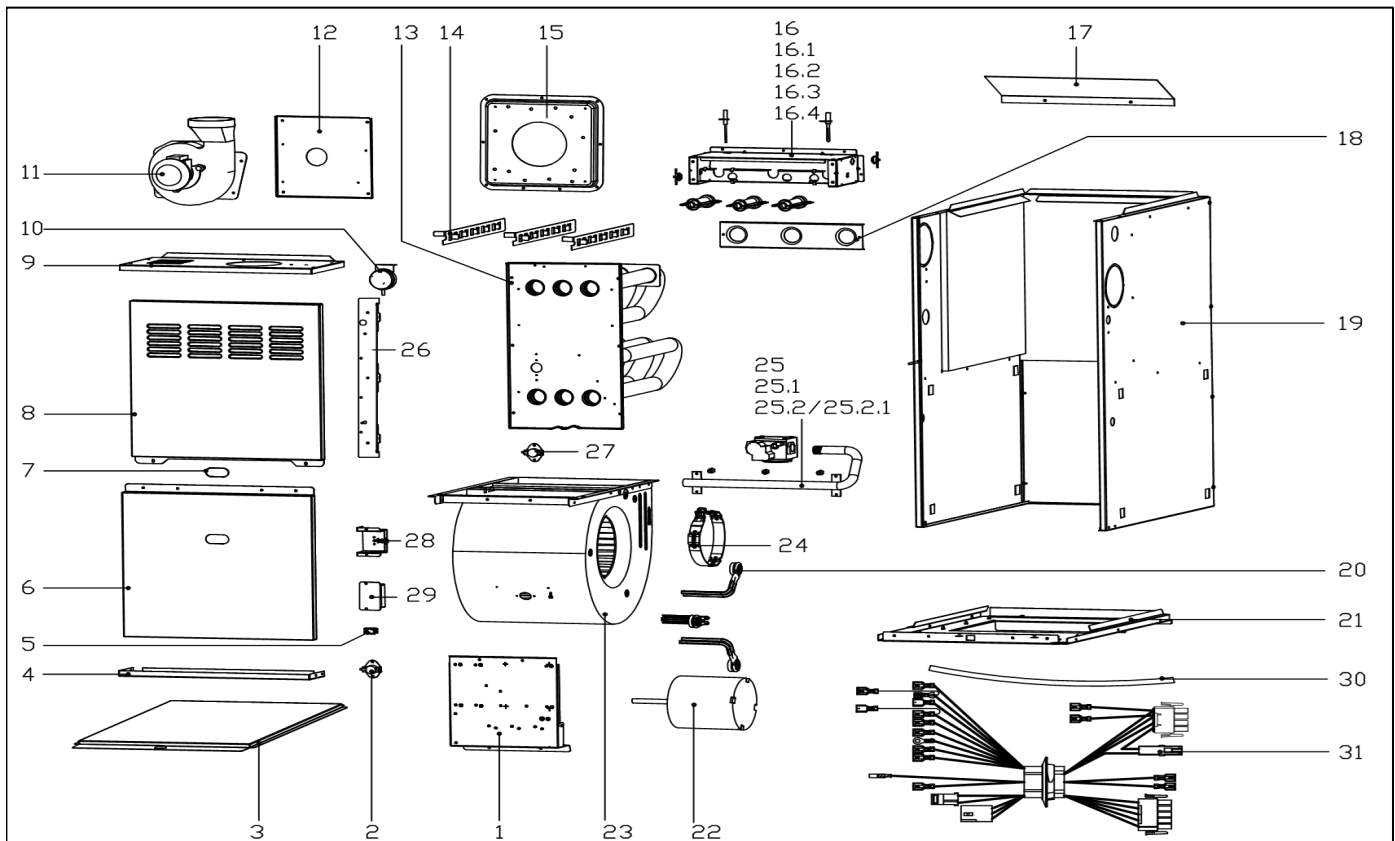

Exploded View

Model

CG80-040A

ComfortStar®

EX_ID	Spare Parts Code	Part Name(EN)	Qty.	Price	Remarks
1	17227600001583	E-part box assembly	1.0		
1.1	11203103000197	Linear Transformer	1.0		
1.2	17127600000708	Tie-in assembly of main control board	1.0		
1.2.1	11203001001353	Fuse	1.0		
1.3	17127600001328	Gas furnace, Main control board assembly	1.0		
2	17400513002815	Temperature switch	1.0		
3	12227600000103	Sealing plate	1.0		
4	12227600002723	Support Plate assembly	1.0		
5	17427600001148	Door switch	1.0		
6	12227600002445	Cover	1.0		
7	12127600000009	Plastic cover	1.0		
8	12227600002448	Cover	1.0		
9	12227600002446	Cover assembly	1.0		
10	17400515000421	Pressure sensor	1.0		
11	17400801000223	Exhaust fan ass'y	1.0		
12	12227600000011	Exhaust baffles	1.0		
13	15727600000008	Heat exchanger ass'y	1.0		
14	12227600000058	Spoiler	3.0		
15	12227600000236	Gas-collecting hood	1.0		
16	12227600002762	Burner ass'y	1.0		
16.1	11201006000010	Special sensor	1.0		
16.2	17427600000007	Ignition needle	1.0		
16.3	17400513000045	Ignition needle	2.0		
16.4	17427600000005	Burner	3.0		
17	12227600000019	Air channel damper	1.0		
18	12227600000229	Deflector	1.0		
19	12227600002444	Cabinet Components	1.0		
20	12223000001934	Motor bracket ass'y I	3.0		
21	12227600000216	Partition board ass'y	1.0		

22	11002015016399	Partition board ass'y	1.0		
23	12200102000019	Centrifugal fan	1.0		
24	12223000001992	Supporter of fan motor	1.0		
25	15427600000105	Gas pipe ass'y	1.0		
25.1	17427600001389	gas valve	1.0		
25.2	15427600000100	Gas Components	1.0		
25.2.1	15527600000292	Copper nozzle	3.0		
26	12227600002720	Support Plate assembly	2.0		
27	17400513003815	Temperature switch	1.0		
28	12227600000818	Junction box	1.0		
29	12227600000817	Junction box cover	1.0		
30	12627600000008	Silicone tube	1.0		
31	17401203023509	Strong electric cable group	1.0		