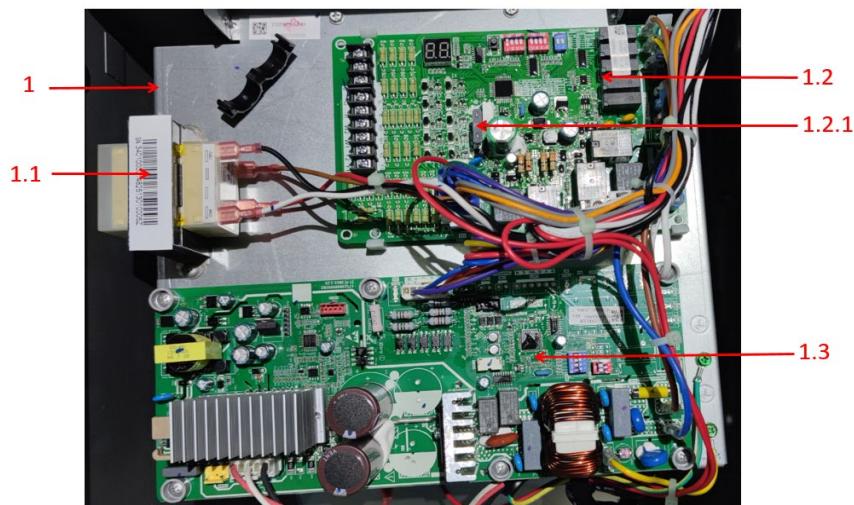

Exploded View

Model

CG80-040A

ComfortStar®

EX_ID	Spare Parts Code	Part Name(EN)	Qty.	Price	Remarks
1	17227600001583	E-part box assembly	1.0		
1.1	11203103000197	Linear Transformer	1.0		
1.2	17127600000708	Tie-in assembly of main control board	1.0		
1.2.1	11203001001353	Fuse	1.0		
1.3	17127600001328	Gas furnace, Main control board assembly	1.0		
2	17400513002815	Temperature switch	1.0		
3	12227600000103	Sealing plate	1.0		
4	12227600002723	Support Plate assembly	1.0		
5	17427600001148	Door switch	1.0		
6	12227600002445	Cover	1.0		
7	12127600000009	Plastic cover	1.0		
8	12227600002448	Cover	1.0		
9	12227600002446	Cover assembly	1.0		
10	17400515000421	Pressure sensor	1.0		
11	17400801000223	Exhaust fan ass'y	1.0		
12	12227600000011	Exhaust baffles	1.0		
13	15727600000008	Heat exchanger ass'y	1.0		
14	12227600000058	Spoiler	3.0		
15	12227600000236	Gas-collecting hood	1.0		
16	12227600002762	Burner ass'y	1.0		
16.1	11201006000010	Special sensor	1.0		
16.2	17427600000007	Ignition needle	1.0		
16.3	17400513000045	Ignition needle	2.0		
16.4	17427600000005	Burner	3.0		
17	12227600000019	Air channel damper	1.0		
18	12227600000229	Deflector	1.0		
19	12227600002444	Cabinet Components	1.0		
20	12223000001934	Motor bracket ass'y I	3.0		
21	12227600000216	Partition board ass'y	1.0		

22	11002015016399	Partition board ass'y	1.0		
23	12200102000019	Centrifugal fan	1.0		
24	12223000001992	Supporter of fan motor	1.0		
25	15427600000105	Gas pipe ass'y	1.0		
25.1	17427600001389	gas valve	1.0		
25.2	15427600000100	Gas Components	1.0		
25.2.1	15527600000292	Copper nozzle	3.0		
26	12227600002720	Support Plate assembly	2.0		
27	17400513003815	Temperature switch	1.0		
28	12227600000818	Junction box	1.0		
29	12227600000817	Junction box cover	1.0		
30	12627600000008	Silicone tube	1.0		
31	17401203023509	Strong electric cable group	1.0		