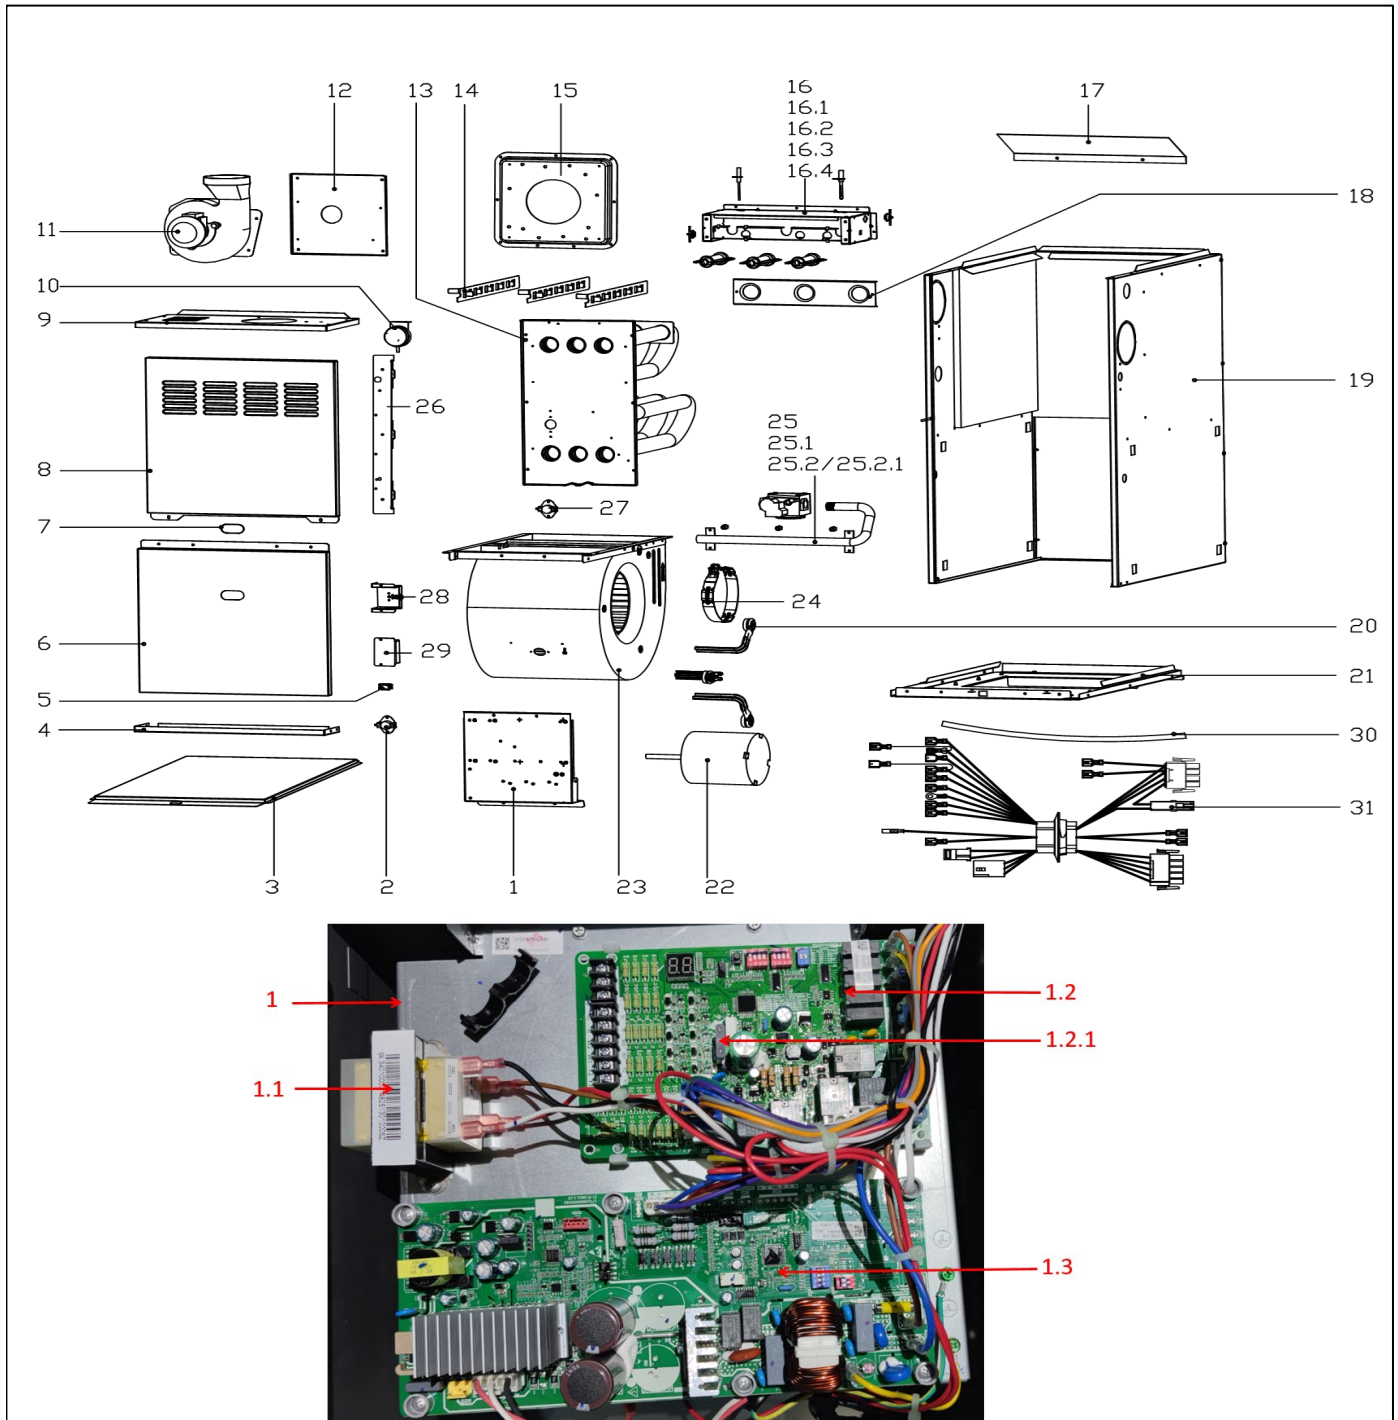

# Exploded View

Model

CG80-060A

ComfortStar®

EX_ID	Spare Parts Code	Part Name(EN)	Qty.	Price	Remarks
1	17227600001583	E-part box assembly	1.0		
1.1	11203103000197	Linear Transformer	1.0		
1.2	17127600000708	Tie-in assembly of main control board	1.0		
1.2.1	11203001001353	Fuse	1.0		
1.3	17127600001328	Gas furnace, Main control board assembly	1.0		
2	17400513002815	Temperature switch	1.0		
3	12227600000103	Sealing plate	1.0		
4	12227600002723	Support Plate assembly	1.0		
5	17427600001148	Door switch	1.0		
6	12227600002445	Cover	1.0		
7	12127600000009	Plastic cover	1.0		
8	12227600002448	Cover	1.0		
9	12227600002446	Cover assembly	1.0		
10	17400515000421	Pressure sensor	1.0		
11	17400801000223	Exhaust fan ass'y	1.0		
12	12227600000012	Exhaust baffles	1.0		
13	15727600000008	Heat exchanger ass'y	1.0		
14	12227600000058	Spoiler	3.0		
15	12227600000236	Gas-collecting hood	1.0		
16	12227600002762	Burner ass'y	1.0		
16.1	11201006000010	Special sensor	1.0		
16.2	17427600000007	Ignition needle	1.0		
16.3	17400513000045	Ignition needle	2.0		
16.4	17427600000005	Burner	3.0		
17	12227600000019	Air channel damper	1.0		
18	12227600000229	Deflector	1.0		
19	12227600002444	Cabinet Components	1.0		
20	12223000001934	Motor bracket ass'y I	3.0		
21	12227600000216	Partition board ass'y	1.0		

22	11002015016399	Partition board ass'y	1.0		
23	12200102000019	Centrifugal fan	1.0		
24	12223000001992	Supporter of fan motor	1.0		
25	15427600000121	Gas pipe ass'y	1.0		
25.1	17427600001389	gas valve	1.0		
25.2	15427600000120	Gas Components	1.0		
25.2.1	15527600000001	Copper nozzle	3.0		
26	12227600002720	Support Plate assembly	2.0		
27	17400513003815	Temperature switch	1.0		
28	12227600000818	Junction box	1.0		
29	12227600000817	Junction box cover	1.0		
30	12627600000008	Silicone tube	1.0		
31	17401203023509	Strong electric cable group	1.0		