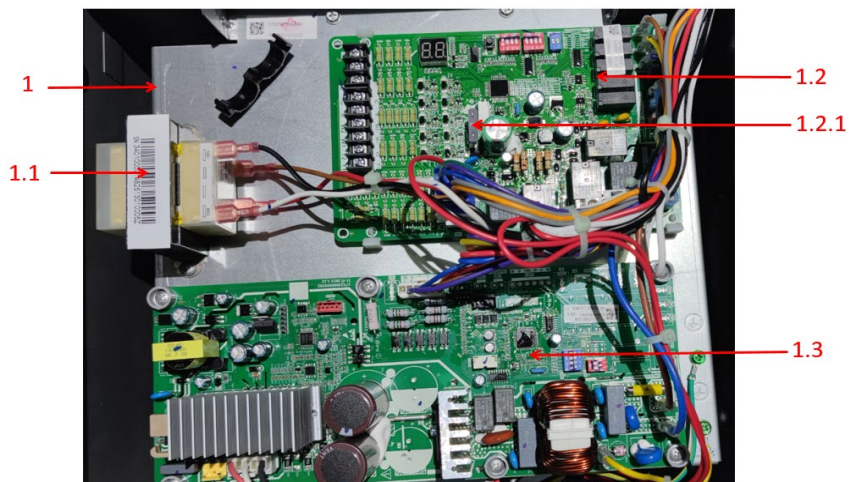

Exploded View

Model

CG80-060B

ComfortStar®

EX_ID	Spare Parts Code	Part Name(EN)	Qty.	Price	Remarks
1	17227600001583	E-part box assembly	1.0		
1.1	11203103000197	Linear Transformer	1.0		
1.2	17127600000708	Tie-in assembly of main control board	1.0		
1.2.1	11203001001353	Fuse	1.0		
1.3	17127600001328	Gas furnace, Main control board assembly	1.0		
2	17400513002815	Temperature switch	1.0		
3	12227600000102	Sealing plate	1.0		
4	12227600002721	Support Plate assembly	1.0		
5	17427600001148	Door switch	1.0		
6	12227600002088	Cover	1.0		
7	12127600000009	Plastic cover	1.0		
8	12227600002073	Cover	1.0		
9	12227600002163	Cover assembly	1.0		
10	17400515000421	Pressure sensor	1.0		
11	17400801000223	Exhaust fan ass'y	1.0		
12	12227600000012	Exhaust baffles	1.0		
13	15727600000008	Heat exchanger ass'y	1.0		
14	12227600000058	Spoiler	3.0		
15	12227600000236	Gas-collecting hood	1.0		
16	12227600002762	Burner ass'y	1.0		
16.1	11201006000010	Special sensor	1.0		
16.2	17427600000007	Ignition needle	1.0		
16.3	17400513000045	Ignition needle	2.0		
16.4	17427600000005	Burner	3.0		
17	12227600000022	Air channel damper	1.0		
18	12227600000229	Deflector	1.0		
19	12227600002094	Cabinet Components	1.0		
20	12223000001934	Motor bracket ass'y I	3.0		
21	12227600000221	Partition board ass'y	1.0		

22	11002015016399	Partition board ass'y	1.0		
23	12200102000009	Centrifugal fan	1.0		
24	12223000001992	Supporter of fan motor	1.0		
25	15427600000121	Gas pipe ass'y	1.0		
25.1	17427600001389	gas valve	1.0		
25.2	15427600000120	Gas Components	1.0		
25.2.1	15527600000001	Copper nozzle	3.0		
26	12227600002724	Support Plate assembly	2.0		
27	17400513003815	Temperature switch	1.0		
28	12227600000818	Junction box	1.0		
29	12227600000817	Junction box cover	1.0		
30	12627600000010	Silicone tube	1.0		
31	17401203023509	Strong electric cable group	1.0		