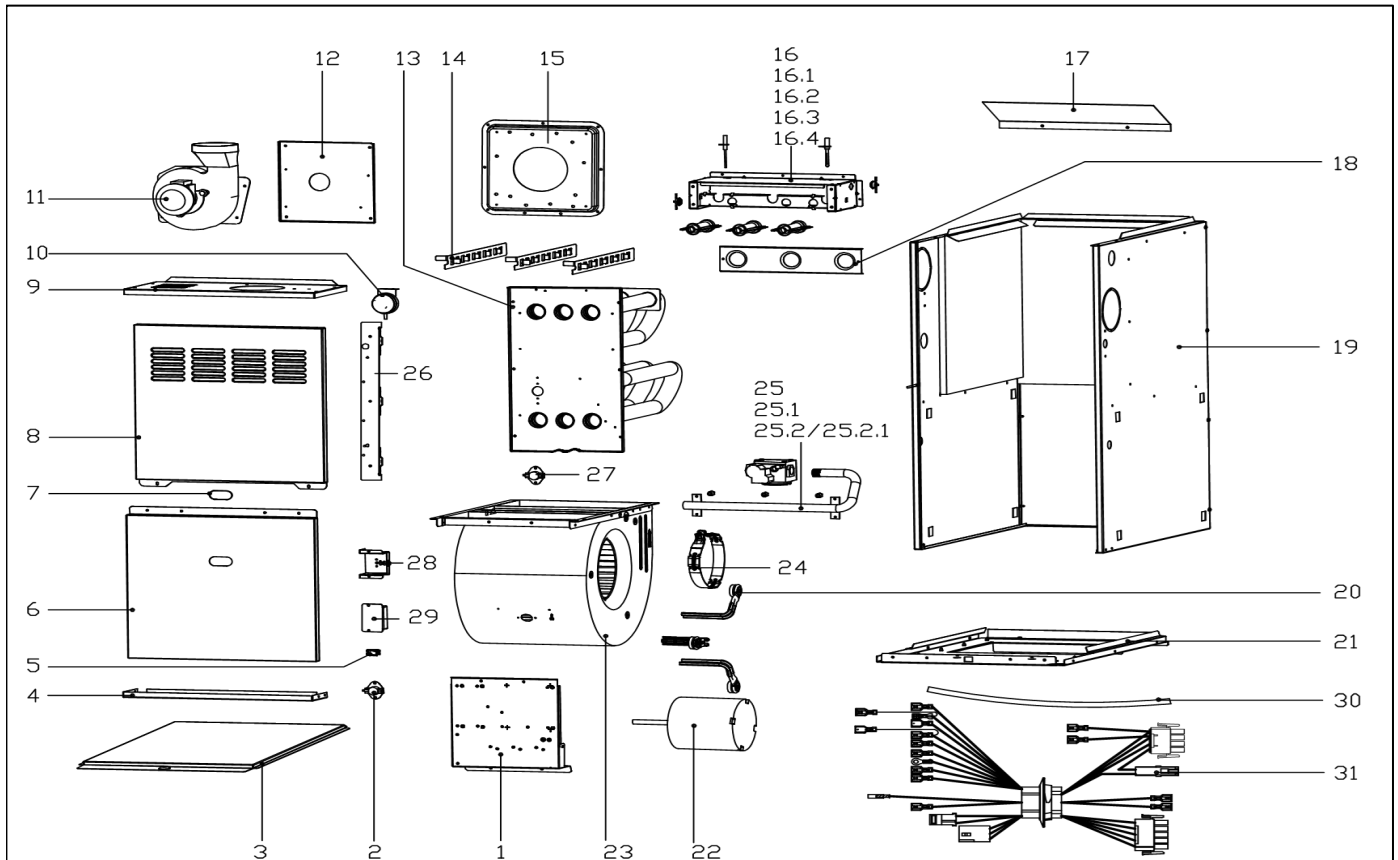

Exploded View

Model

CG80-060B

ComfortStar®

EX_ID	Spare Parts Code	Part Name(EN)	Qty.	Price	Remarks
1	17227600001583	E-part box assembly	1.0		
1.1	11203103000197	Linear Transformer	1.0		
1.2	17127600000708	Tie-in assembly of main control board	1.0		
1.2.1	11203001001353	Fuse	1.0		
1.3	17127600001328	Gas furnace, Main control board assembly	1.0		
2	17400513002815	Temperature switch	1.0		
3	12227600000102	Sealing plate	1.0		
4	12227600002721	Support Plate assembly	1.0		
5	17427600001148	Door switch	1.0		
6	12227600002088	Cover	1.0		
7	12127600000009	Plastic cover	1.0		
8	12227600002073	Cover	1.0		
9	12227600002163	Cover assembly	1.0		
10	17400515000421	Pressure sensor	1.0		
11	17400801000223	Exhaust fan ass'y	1.0		
12	12227600000012	Exhaust baffles	1.0		
13	15727600000008	Heat exchanger ass'y	1.0		
14	12227600000058	Spoiler	3.0		
15	12227600000236	Gas-collecting hood	1.0		
16	12227600002762	Burner ass'y	1.0		
16.1	11201006000010	Special sensor	1.0		
16.2	17427600000007	Ignition needle	1.0		
16.3	17400513000045	Ignition needle	2.0		
16.4	17427600000005	Burner	3.0		
17	12227600000022	Air channel damper	1.0		
18	12227600000229	Deflector	1.0		
19	12227600002094	Cabinet Components	1.0		
20	12223000001934	Motor bracket ass'y I	3.0		
21	12227600000221	Partition board ass'y	1.0		

22	11002015016399	Partition board ass'y	1.0		
23	12200102000009	Centrifugal fan	1.0		
24	12223000001992	Supporter of fan motor	1.0		
25	15427600000121	Gas pipe ass'y	1.0		
25.1	17427600001389	gas valve	1.0		
25.2	15427600000120	Gas Components	1.0		
25.2.1	15527600000001	Copper nozzle	3.0		
26	12227600002724	Support Plate assembly	2.0		
27	17400513003815	Temperature switch	1.0		
28	12227600000818	Junction box	1.0		
29	12227600000817	Junction box cover	1.0		
30	12627600000010	Silicone tube	1.0		
31	17401203023509	Strong electric cable group	1.0		