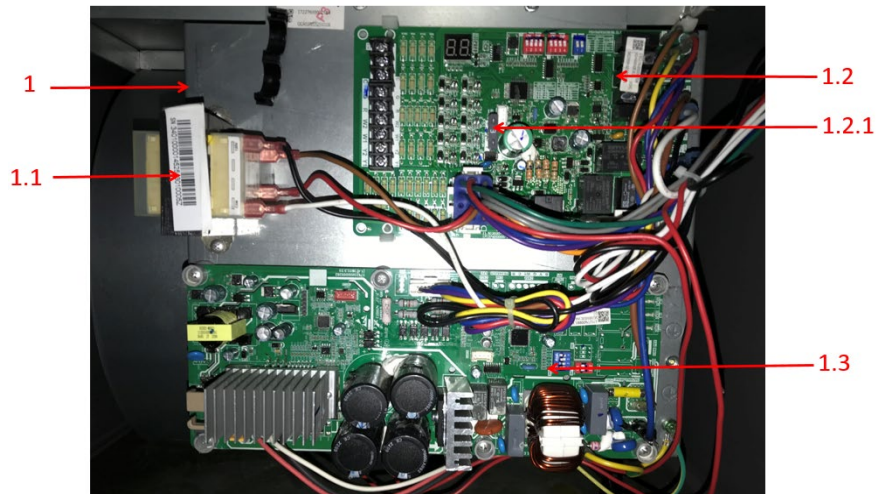

Exploded View

Model

CG80-080C

ComfortStar®

EX_ID	Spare Parts Code	Part Name(EN)	Qty.	Price	Remarks
1	17227600001583	E-part box assembly	1.0		
1.1	11203103000197	Linear Transformer	1.0		
1.2	17127600000708	Tie-in assembly of main control board	1.0		
1.2.1	11203001001353	Fuse	1.0		
1.3	17127600001328	Gas furnace, Main control board assembly	1.0		
2	17400513002815	Temperature switch	1.0		
3	12227600000101	Sealing plate	1.0		
4	12227600002722	Support Plate assembly	1.0		
5	17427600001148	Door switch	1.0		
6	12227600002086	Cover	1.0		
7	12127600000009	Plastic cover	1.0		
8	12227600002085	Cover	1.0		
9	12227600002161	Cover assembly	1.0		
10	17400515000421	Pressure sensor	1.0		
11	17400801000223	Exhaust fan ass'y	1.0		
12	12227600000013	Exhaust baffles	1.0		
13	15727600000002	Heat exchanger ass'y	1.0		
14	12227600000058	Spoiler	5.0		
15	12227600000239	Gas-collecting hood	1.0		
16	12227600002761	Burner ass'y	1.0		
16.1	11201006000010	Special sensor	1.0		
16.2	17427600000007	Ignition needle	1.0		
16.3	17400513000045	Ignition needle	2.0		
16.4	17427600000005	Burner	5.0		
17	12227600000020	Air channel damper	1.0		
18	12227600000224	Deflector	1.0		
19	12227600002074	Cabinet Components	1.0		
20	12223000001932	Motor bracket ass'y I	3.0		
21	12227600000218	Partition board ass'y	1.0		

22	11002015016399	Partition board ass'y	1.0		
23	12200102000021	Centrifugal fan	1.0		
24	12223000001992	Supporter of fan motor	1.0		
25	15427600000101	Gas pipe ass'y	1.0		
25.1	17427600001389	gas valve	1.0		
25.2	15427600000107	Gas Components	1.0		
25.2.1	15527600000003	Copper nozzle	5.0		
26	12227600002720	Support Plate assembly	2.0		
27	17400513003815	Temperature switch	1.0		
28	12227600000818	Junction box	1.0		
29	12227600000817	Junction box cover	1.0		
30	12627600000010	Silicone tube	1.0		
31	17401203023509	Strong electric cable group	1.0		