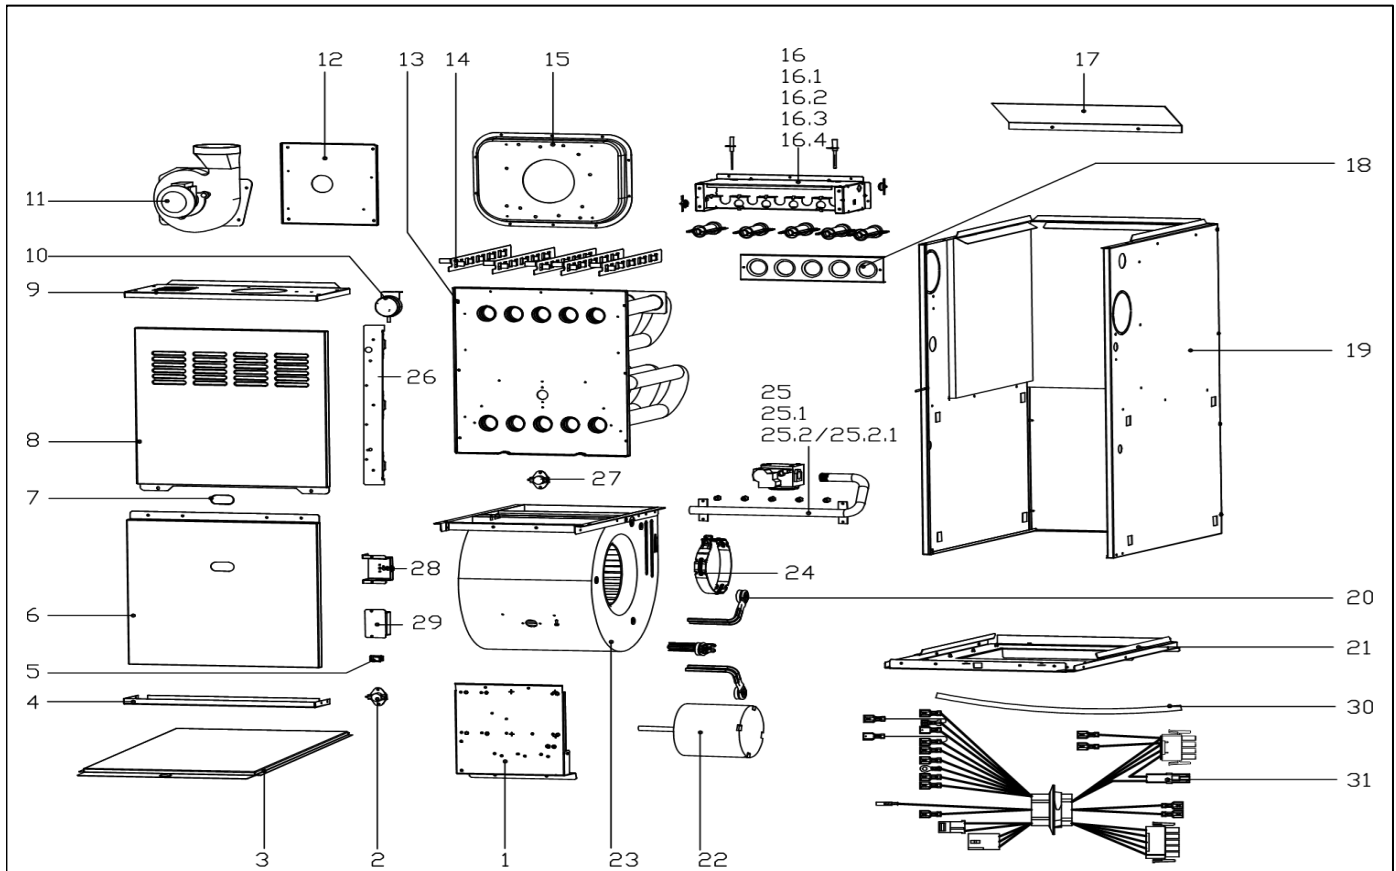

Exploded View

Model

CG80-080C

ComfortStar®

EX_ID	Spare Parts Code	Part Name(EN)	Qty.	Price	Remarks
1	17227600001583	E-part box assembly	1.0		
1.1	11203103000197	Linear Transformer	1.0		
1.2	17127600000708	Tie-in assembly of main control board	1.0		
1.2.1	11203001001353	Fuse	1.0		
1.3	17127600001328	Gas furnace, Main control board assembly	1.0		
2	17400513002815	Temperature switch	1.0		
3	12227600000101	Sealing plate	1.0		
4	12227600002722	Support Plate assembly	1.0		
5	17427600001148	Door switch	1.0		
6	12227600002086	Cover	1.0		
7	12127600000009	Plastic cover	1.0		
8	12227600002085	Cover	1.0		
9	12227600002161	Cover assembly	1.0		
10	17400515000421	Pressure sensor	1.0		
11	17400801000223	Exhaust fan ass'y	1.0		
12	12227600000013	Exhaust baffles	1.0		
13	15727600000002	Heat exchanger ass'y	1.0		
14	12227600000058	Spoiler	5.0		
15	12227600000239	Gas-collecting hood	1.0		
16	12227600002761	Burner ass'y	1.0		
16.1	11201006000010	Special sensor	1.0		
16.2	17427600000007	Ignition needle	1.0		
16.3	17400513000045	Ignition needle	2.0		
16.4	17427600000005	Burner	5.0		
17	12227600000020	Air channel damper	1.0		
18	12227600000224	Deflector	1.0		
19	12227600002074	Cabinet Components	1.0		
20	12223000001932	Motor bracket ass'y I	3.0		
21	12227600000218	Partition board ass'y	1.0		

22	11002015016399	Partition board ass'y	1.0		
23	12200102000021	Centrifugal fan	1.0		
24	12223000001992	Supporter of fan motor	1.0		
25	15427600000101	Gas pipe ass'y	1.0		
25.1	17427600001389	gas valve	1.0		
25.2	15427600000107	Gas Components	1.0		
25.2.1	15527600000003	Copper nozzle	5.0		
26	12227600002720	Support Plate assembly	2.0		
27	17400513003815	Temperature switch	1.0		
28	12227600000818	Junction box	1.0		
29	12227600000817	Junction box cover	1.0		
30	12627600000010	Silicone tube	1.0		
31	17401203023509	Strong electric cable group	1.0		