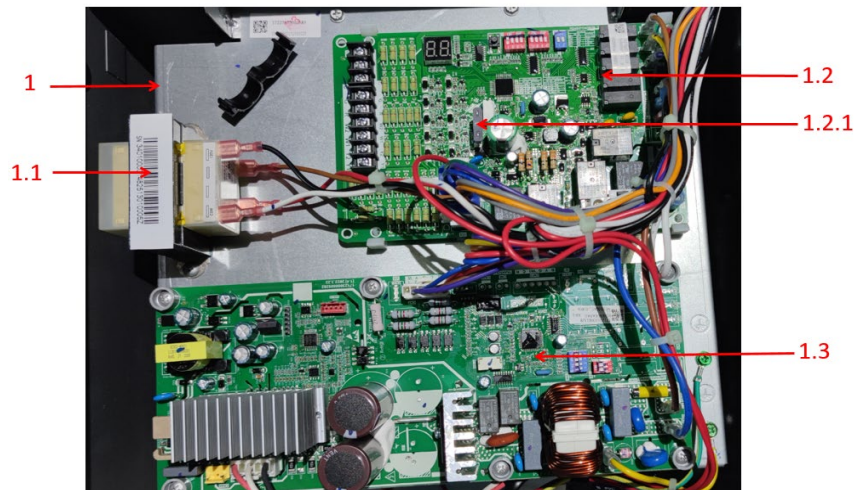

Exploded View

Model

CG80-100C

ComfortStar®

EX_ID	Spare Parts Code	Part Name(EN)	Qty.	Price	Remarks
1	17227600001584	E-part box assembly	1.0		
1.1	11203103000197	Linear Transformer	1.0		
1.2	17127600000708	Tie-in assembly of main control board	1.0		
1.2.1	11203001001353	Fuse	1.0		
1.3	17127600001331	Gas furnace, Main control board assembly	1.0		
2	17400513002815	Temperature switch	1.0		
3	12227600000101	Sealing plate	1.0		
4	12227600002722	Support Plate assembly	1.0		
5	17427600001148	Door switch	1.0		
6	12227600002086	Cover	1.0		
7	12127600000009	Plastic cover	1.0		
8	12227600002085	Cover	1.0		
9	12227600002161	Cover assembly	1.0		
10	17400515000421	Pressure sensor	1.0		
11	17400801000223	Exhaust fan ass'y	1.0		
12	12227600000242	Exhaust baffles	1.0		
13	15727600000004	Heat exchanger ass'y	1.0		
14	12227600000058	Spoiler	6.0		
15	12227600000237	Gas-collecting hood	1.0		
16	12227600002763	Burner ass'y	1.0		
16.1	11201006000010	Special sensor	1.0		
16.2	17427600000007	Ignition needle	1.0		
16.3	17400513000045	Ignition needle	2.0		
16.4	17427600000005	Burner	6.0		
17	12227600000020	Air channel damper	1.0		
18	12227600000226	Deflector	1.0		
19	12227600002074	Cabinet Components	1.0		
20	12223000001932	Motor bracket ass'y I	3.0		
21	12227600000218	Partition board ass'y	1.0		

22	11002015016398	Partition board ass'y	1.0		
23	12200102000021	Centrifugal fan	1.0		
24	12223000001992	Supporter of fan motor	1.0		
25	15427600000106	Gas pipe ass'y	1.0		
25.1	17427600001389	gas valve	1.0		
25.2	15427600000103	Gas Components	1.0		
25.2.1	15527600000003	Copper nozzle	6.0		
26	12227600002720	Support Plate assembly	2.0		
27	17400513003815	Temperature switch	1.0		
28	12227600000818	Junction box	1.0		
29	12227600000817	Junction box cover	1.0		
30	12627600000010	Silicone tube	1.0		
31	17401203023509	Strong electric cable group	1.0		