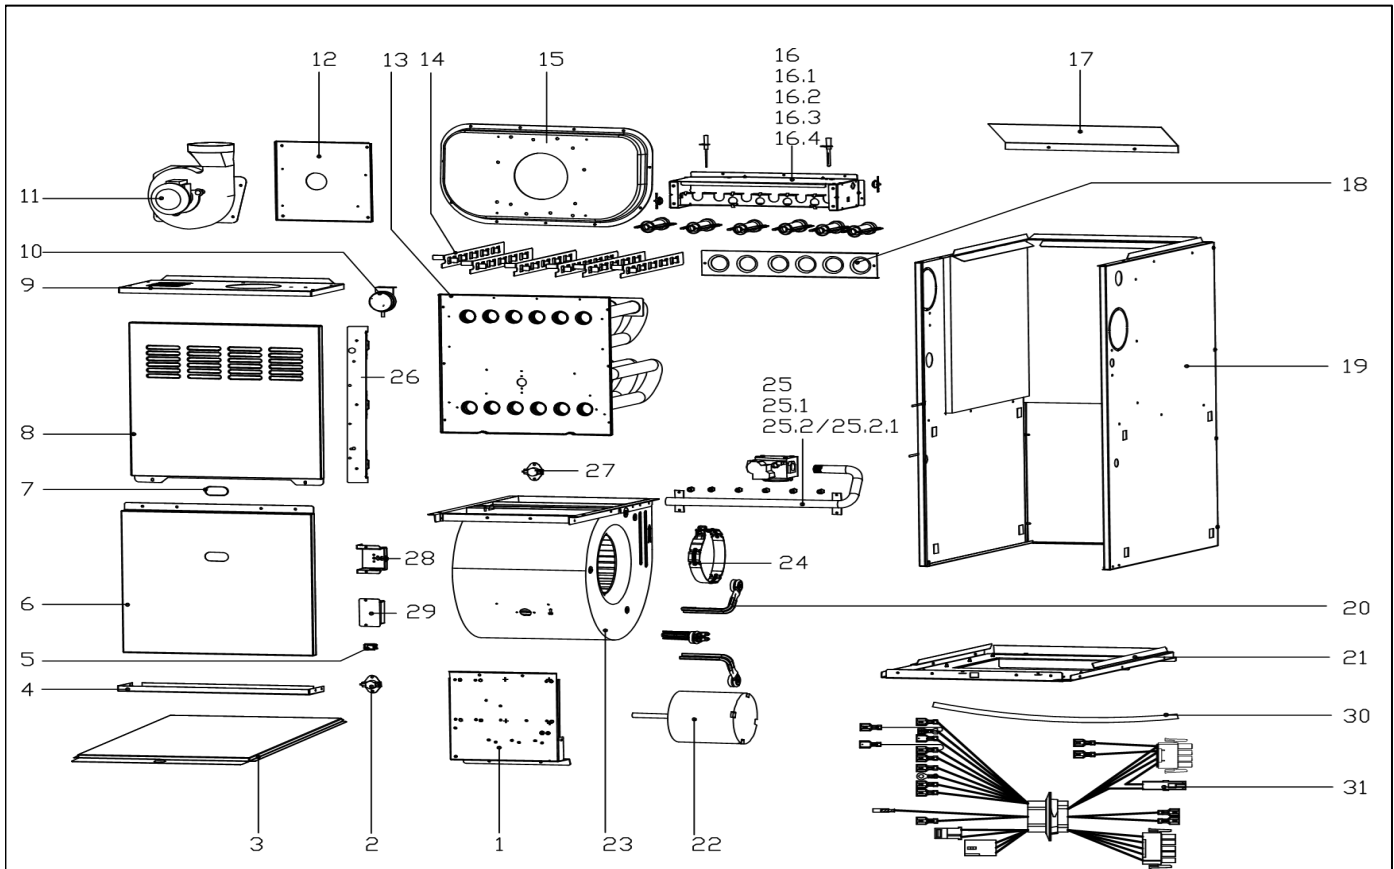

Exploded View

Model

CG80-100C

ComfortStar®

EX_ID	Spare Parts Code	Part Name(EN)	Qty.	Price	Remarks
1	17227600001584	E-part box assembly	1.0		
1.1	11203103000197	Linear Transformer	1.0		
1.2	17127600000708	Tie-in assembly of main control board	1.0		
1.2.1	11203001001353	Fuse	1.0		
1.3	17127600001331	Gas furnace, Main control board assembly	1.0		
2	17400513002815	Temperature switch	1.0		
3	12227600000101	Sealing plate	1.0		
4	12227600002722	Support Plate assembly	1.0		
5	17427600001148	Door switch	1.0		
6	12227600002086	Cover	1.0		
7	12127600000009	Plastic cover	1.0		
8	12227600002085	Cover	1.0		
9	12227600002161	Cover assembly	1.0		
10	17400515000421	Pressure sensor	1.0		
11	17400801000223	Exhaust fan ass'y	1.0		
12	12227600000242	Exhaust baffles	1.0		
13	15727600000004	Heat exchanger ass'y	1.0		
14	12227600000058	Spoiler	6.0		
15	12227600000237	Gas-collecting hood	1.0		
16	12227600002763	Burner ass'y	1.0		
16.1	11201006000010	Special sensor	1.0		
16.2	17427600000007	Ignition needle	1.0		
16.3	17400513000045	Ignition needle	2.0		
16.4	17427600000005	Burner	6.0		
17	12227600000020	Air channel damper	1.0		
18	12227600000226	Deflector	1.0		
19	12227600002074	Cabinet Components	1.0		
20	12223000001932	Motor bracket ass'y I	3.0		
21	12227600000218	Partition board ass'y	1.0		

22	11002015016398	Partition board ass'y	1.0		
23	12200102000021	Centrifugal fan	1.0		
24	12223000001992	Supporter of fan motor	1.0		
25	15427600000106	Gas pipe ass'y	1.0		
25.1	17427600001389	gas valve	1.0		
25.2	15427600000103	Gas Components	1.0		
25.2.1	15527600000003	Copper nozzle	6.0		
26	12227600002720	Support Plate assembly	2.0		
27	17400513003815	Temperature switch	1.0		
28	12227600000818	Junction box	1.0		
29	12227600000817	Junction box cover	1.0		
30	12627600000010	Silicone tube	1.0		
31	17401203023509	Strong electric cable group	1.0		