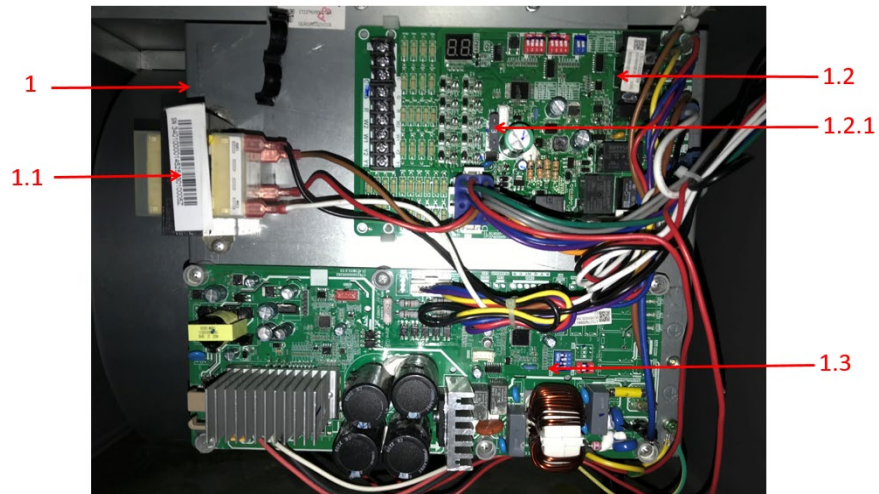

Exploded View

Model

CG80-120D

ComfortStar®

EX_ID	Spare Parts Code	Part Name(EN)	Qty.	Price	Remarks
1	17227600001584	E-part box assembly	1.0		
1.1	11203103000197	Linear Transformer	1.0		
1.2	17127600000708	Tie-in assembly of main control board	1.0		
1.2.1	11203001001353	Fuse	1.0		
1.3	17127600001331	Gas furnace, Main control board assembly	1.0		
2	17400513002815	Temperature switch	1.0		
3	12227600000099	Sealing plate	1.0		
4	12227600002725	Support Plate assembly	1.0		
5	17427600001148	Door switch	1.0		
6	12227600002072	Cover	1.0		
7	12127600000009	Plastic cover	1.0		
8	12227600002070	Cover	1.0		
9	12227600002165	Cover assembly	1.0		
10	11201008000002	Pressure sensor	1.0		
11	17400801000223	Exhaust fan ass'y	1.0		
12	12227600000242	Exhaust baffles	1.0		
13	15727600000007	Heat exchanger ass'y	1.0		
14	12227600000058	Spoiler	7.0		
15	12227600000237	Gas-collecting hood	1.0		
16	12227600002760	Burner ass'y	1.0		
16.1	11201006000010	Special sensor	1.0		
16.2	17427600000007	Ignition needle	1.0		
16.3	17400513000045	Ignition needle	2.0		
16.4	17427600000005	Burner	7.0		
17	12227600000021	Air channel damper	1.0		
18	12227600000232	Deflector	1.0		
19	12227600002089	Cabinet Components	1.0		
20	12223000001932	Motor bracket ass'y I	3.0		
21	12227600000215	Partition board ass'y	1.0		

22	11002015016398	Partition board ass'y	1.0		
23	12200102000030	Centrifugal fan	1.0		
24	12223000001992	Supporter of fan motor	1.0		
25	15427600000102	Gas pipe ass'y	1.0		
25.1	17427600001389	gas valve	1.0		
25.2	15427600000104	Gas Components	1.0		
25.2.1	15527600000003	Copper nozzle	7.0		
26	12227600002720	Support Plate assembly	2.0		
27	17400513003815	Temperature switch	1.0		
28	12227600000818	Junction box	1.0		
29	12227600000817	Junction box cover	1.0		
30	12627600000010	Silicone tube	1.0		
31	17401203023509	Strong electric cable group	1.0		