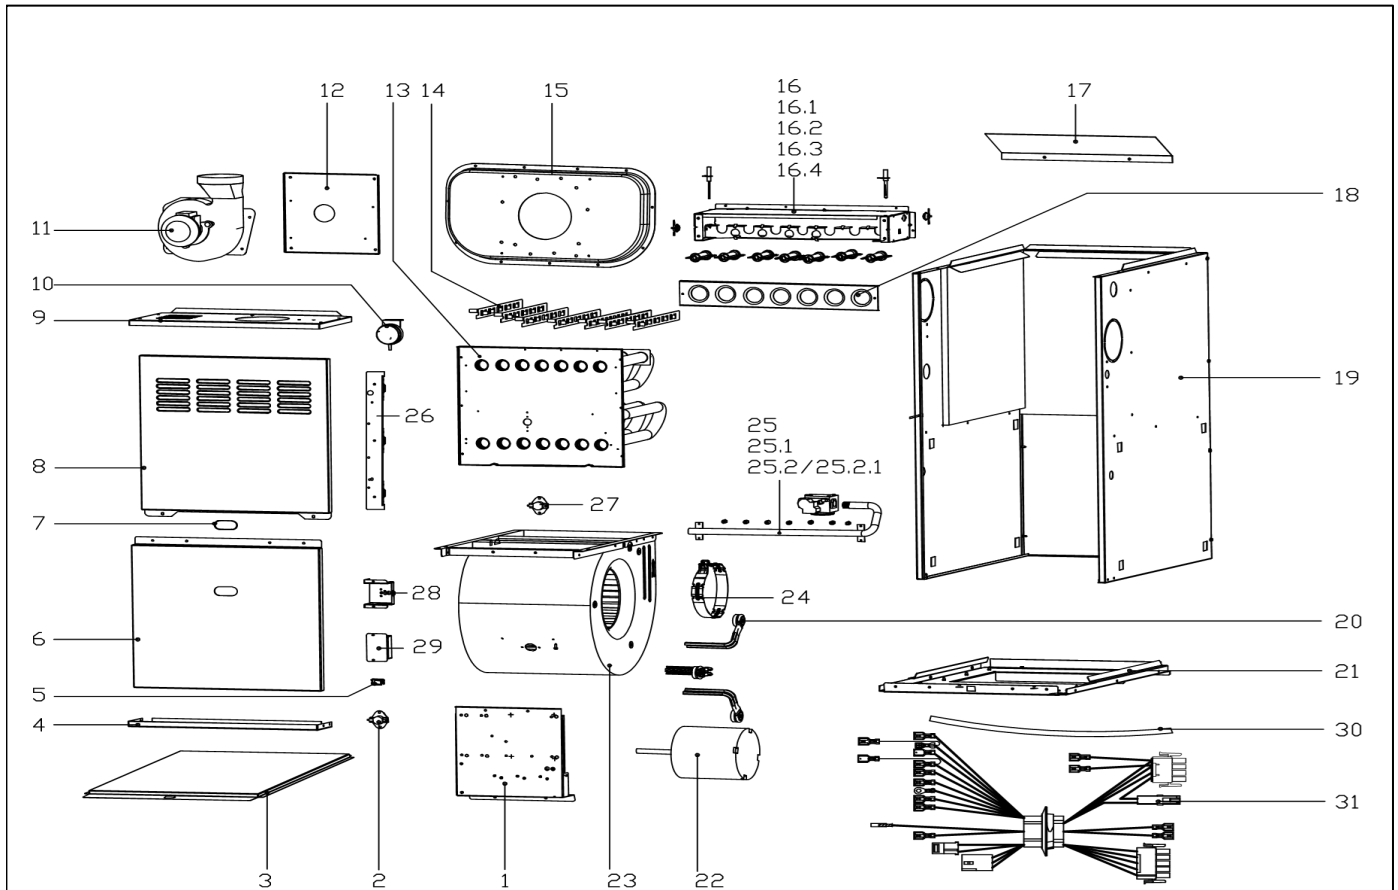

Exploded View

Model

CG80-120D

ComfortStar®

EX_ID	Spare Parts Code	Part Name(EN)	Qty.	Price	Remarks
1	17227600001584	E-part box assembly	1.0		
1.1	11203103000197	Linear Transformer	1.0		
1.2	17127600000708	Tie-in assembly of main control board	1.0		
1.2.1	11203001001353	Fuse	1.0		
1.3	17127600001331	Gas furnace, Main control board assembly	1.0		
2	17400513002815	Temperature switch	1.0		
3	12227600000099	Sealing plate	1.0		
4	12227600002725	Support Plate assembly	1.0		
5	17427600001148	Door switch	1.0		
6	12227600002072	Cover	1.0		
7	12127600000009	Plastic cover	1.0		
8	12227600002070	Cover	1.0		
9	12227600002165	Cover assembly	1.0		
10	11201008000002	Pressure sensor	1.0		
11	17400801000223	Exhaust fan ass'y	1.0		
12	12227600000242	Exhaust baffles	1.0		
13	15727600000007	Heat exchanger ass'y	1.0		
14	12227600000058	Spoiler	7.0		
15	12227600000237	Gas-collecting hood	1.0		
16	12227600002760	Burner ass'y	1.0		
16.1	11201006000010	Special sensor	1.0		
16.2	17427600000007	Ignition needle	1.0		
16.3	17400513000045	Ignition needle	2.0		
16.4	17427600000005	Burner	7.0		
17	12227600000021	Air channel damper	1.0		
18	12227600000232	Deflector	1.0		
19	12227600002089	Cabinet Components	1.0		
20	12223000001932	Motor bracket ass'y I	3.0		
21	12227600000215	Partition board ass'y	1.0		

22	11002015016398	Partition board ass'y	1.0		
23	12200102000030	Centrifugal fan	1.0		
24	12223000001992	Supporter of fan motor	1.0		
25	15427600000102	Gas pipe ass'y	1.0		
25.1	17427600001389	gas valve	1.0		
25.2	15427600000104	Gas Components	1.0		
25.2.1	15527600000003	Copper nozzle	7.0		
26	12227600002720	Support Plate assembly	2.0		
27	17400513003815	Temperature switch	1.0		
28	12227600000818	Junction box	1.0		
29	12227600000817	Junction box cover	1.0		
30	12627600000010	Silicone tube	1.0		
31	17401203023509	Strong electric cable group	1.0		