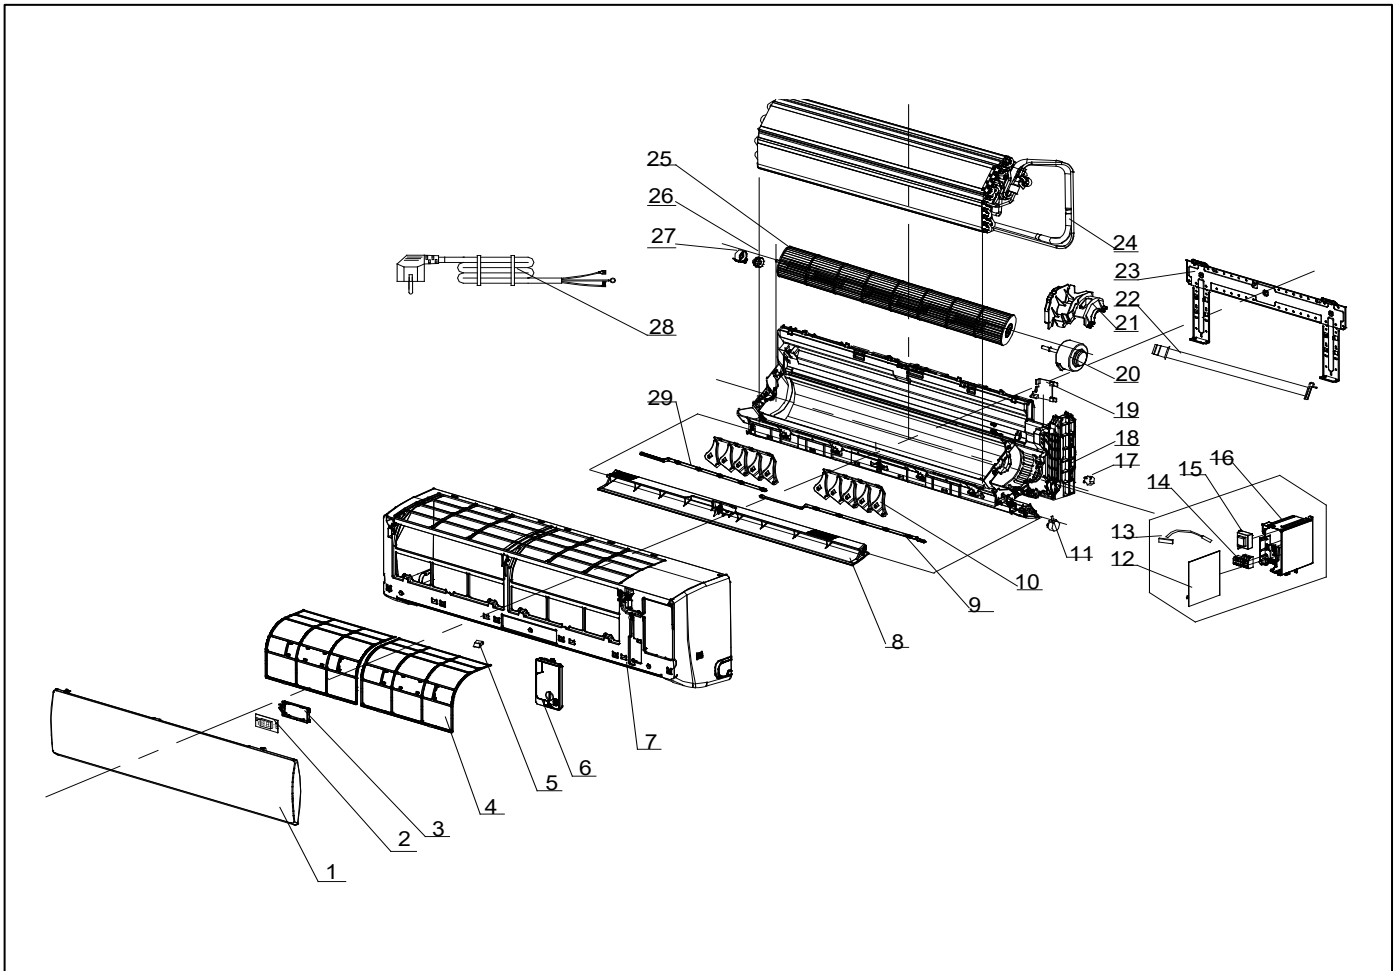

Exploded View

Model

CIP12CA-EL(I)

ComfortStar®

EX_ID	Spare Parts Code	Part Name(EN)	Qty.	Price	Remarks
1	41106-003897	Front Panel	1		
2	31102-000084	Display PCB	1		
3	42003-000001	Display PCB Box	1		
4	42008-000047	Air Filter	2		
5	41108-000066	Screw Cover	1		
6	41211-000077	Electrical Box Cover	1		

7	41106-002375	Face Frame	1		
8	41103-000102	Vane	1		
9	41101-000127	Right Vertical Vane connector	1		
10	41101-000033	Vertical Vane Assembly	2		
11	22001-000313	Vane Motor	1		
12	31101-000272	Main PCB	1		
13	10104-100014	Indoor Sensor Assembly	1		
14	11304-100063	Terminal	1		
16	41105-000134	Electrical Box	1		
17	22001-000318	Step Motor	1		
18	41102-000087	Base	1		
19	41101-000242	In And Out Pipe Fixer	1		
20	22001-000307	Indoor Motor	1		
21	42003-000051	Indoor Motor Cover	1		
22	42009-000011	Drainage Hose	1		
23	41109-000053	Installation Plate	1		
24	92011-004784	Evaporator	1		
25	42004-000001	Cross Fan	1		
26	42007-000009	Bearing Mount	1		
27	41101-000251	Bearing Mount Holder	1		
28	22007-000111	Power Supply Cord	1		
29	41101-000120	Left Vertical Vane Connector	1		
30	22013-006536	Remote Controller	1		Not shown in Explosion view
32	41110-000220	Left Foaming	1		
33	41110-000263	Right Foaming	1		