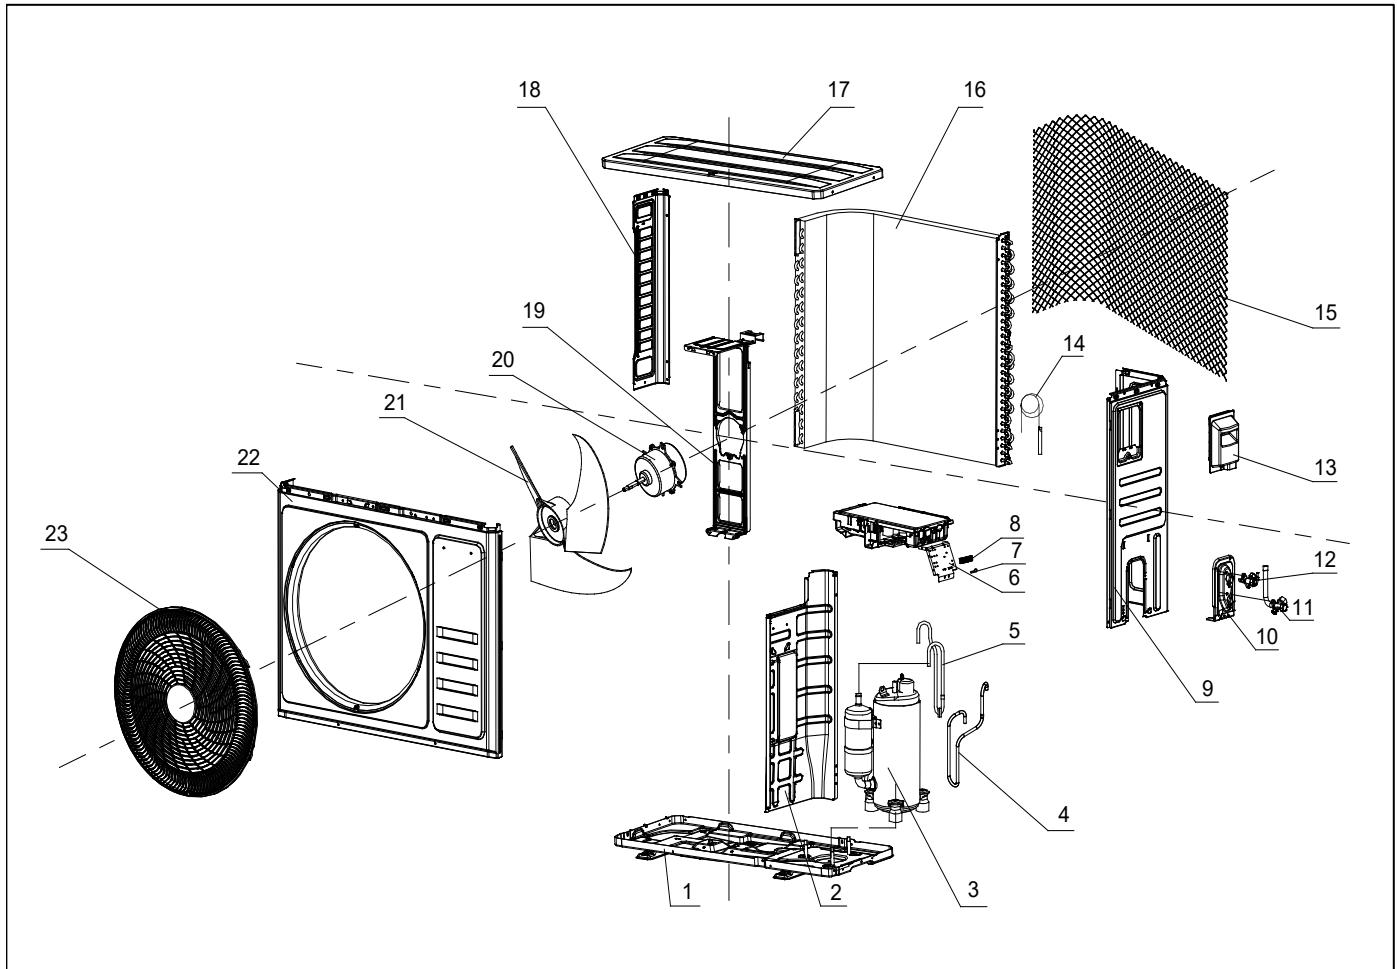

Exploded View

Model CIP12CA-EL(O)

ComfortStar®

EX_ID	Spare Parts Code	Part Name(EN)	Qty.	Price	Remarks
1	41202-000218	Base	1		
2	41208-000143	Partition plate	1		
3	92014-000142	Compressor and accessories	1		
4	92006-001664	Suction pipe	1		
5	92006-000507	Discharge pipe	1		
6	31201-002446	Outdoor PCB Assembly	1		

7	42001-000036	Cable clamp	1		
8	11304-100046	Terminal	1		
9	41205-000656	Right plate	1		
10	41204-000018	Valve supporter	1		
11	92007-001041	Three-way valve	1		
12	92007-001050	Two-way valve	1		
13	41201-000106	Eelectronic Box Cover	1		
14	92007-009177	Capillary assembly	1		
15	42011-000186	Grille	1		
16	92011-004797	Condenser	1		
17	41207-000040	Top cover	1		
18	41205-000131	Left plate	1		
19	41203-000047	Outdoor motor supporter	1		
20	22001-000049	Outdoor motor	1		
21	42004-000106	Propeller fan	1		
22	41206-000059	Front plate	1		
23	42011-000041	Fan guard	1		
24	10104-100056	Pipe Temp. sensor and outdoor Temp. sensor	1		Not shown in explosion view
25	A2005-000536	Base carton	1		
27	A1202-000041	Base foaming	1		
28	41213-000032	Cover foaming	1		