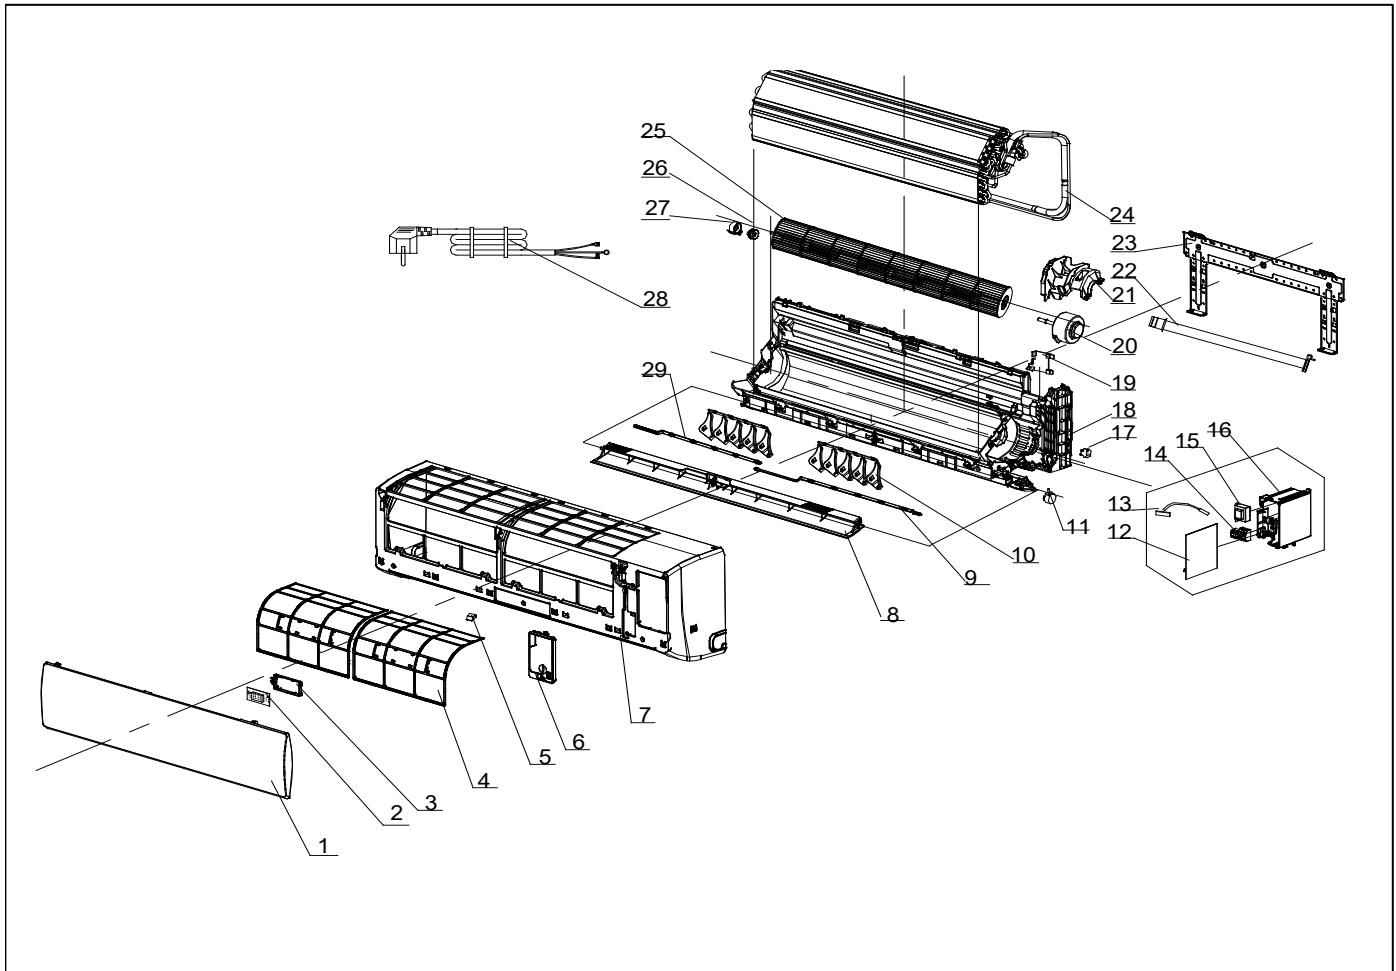

Exploded View

Model

CIP12CD-EL(I)

ComfortStar®

EX_ID	Spare Parts Code	Part Name(EN)	Qty.	Price	Remarks
1	41106-003897	Front Panel	1		
2	31102-000084	Display PCB	1		
3	42003-000001	Display PCB Box	1		
4	42008-000047	Air Filter	2		
5	41108-000066	Screw Cover	1		
6	41211-000077	Electrical Box Cover	1		

7	41106-002375	Face Frame	1		
8	41103-000102	Vane	1		
9	41101-000127	Right Vertical Vane connector	1		
10	41101-000033	Vertical Vane Assembly	2		
11	22001-000313	Vane Motor	1		
12	31101-000261	Main PCB	1		
13	10104-100014	Indoor Sensor Assembly	1		
14	11304-100063	Terminal	1		
16	41105-000134	Electrical Box	1		
17	22001-000318	Step Motor	1		
18	41102-000087	Base	1		
19	41101-000242	In And Out Pipe Fixer	1		
20	22001-000267	Indoor Motor	1		
21	42003-000051	Indoor Motor Cover	1		
22	42009-000011	Drainage Hose	1		
23	41109-000053	Installation Plate	1		
24	92011-004784	Evaporator	1		
25	42004-000001	Cross Fan	1		
26	42007-000009	Bearing Mount	1		
27	41101-000251	Bearing Mount Holder	1		
28	22007-000111	Power Supply Cord	1		
29	41101-000120	Left Vertical Vane Connector	1		
30	22013-006536	Remote Controller	1		Not shown in Explosion view
31	A1101-001823	Indoor Carton	1		
32	41110-000220	Left Foaming	1		
33	41110-000263	Right Foaming	1		