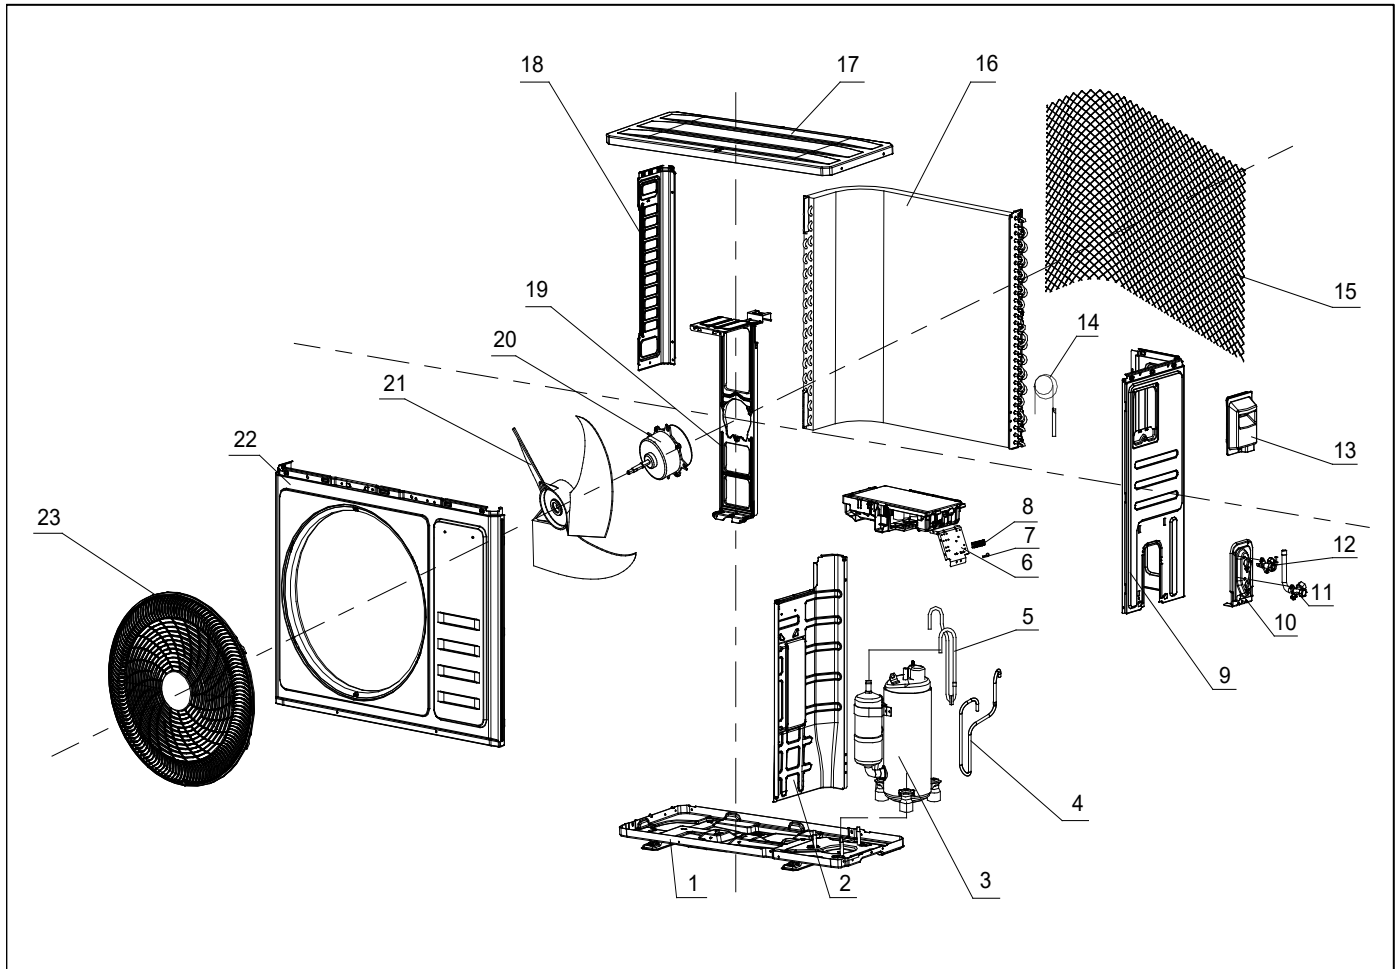

# Exploded View

Model CIP12CD-EL(O)

**ComfortStar**<sup>®</sup>

EX_ID	Spare Parts Code	Part Name(EN)	Qty.	Price	Remarks
1	41202-000177	Base	1		
2	41208-000142	Partition plate	1		
3	92014-000142	Compressor and accessories	1		
4	92006-005363	Suction pipe	1		
5	92006-000478	Discharge pipe	1		
6	31201-003422	Outdoor PCB Assembly	1		

7	42001-000036	Cable clamp	1		
8	11304-100045	Terminal	1		
9	41205-000639	Right plate	1		
10	41204-000018	Valve supporter	1		
11	92007-001041	Three-way valve	1		
12	92007-001050	Two-way valve	1		
13	41201-000106	Eelectronic Box Cover	1		
14	92007-009177	Capillary assembly	1		
15	42011-000183	Grille	1		
16	92011-004868	Condenser	1		
17	41207-000029	Top cover	1		
18	41205-000133	Left plate	1		
19	41203-000055	Outdoor motor supporter	1		
20	22001-000049	Outdoor motor	1		
21	42004-000107	Propeller fan	1		
22	41206-000052	Front plate	1		
23	42011-000038	Fan guard	1		
24	10104-100055	Pipe Temp. sensor and outdoor Temp. sensor	1		Not shown in explosion view
25	A2005-000530	Base carton	1		
27	A1202-000039	Base foaming	1		
28	41213-000030	Cover foaming	1		