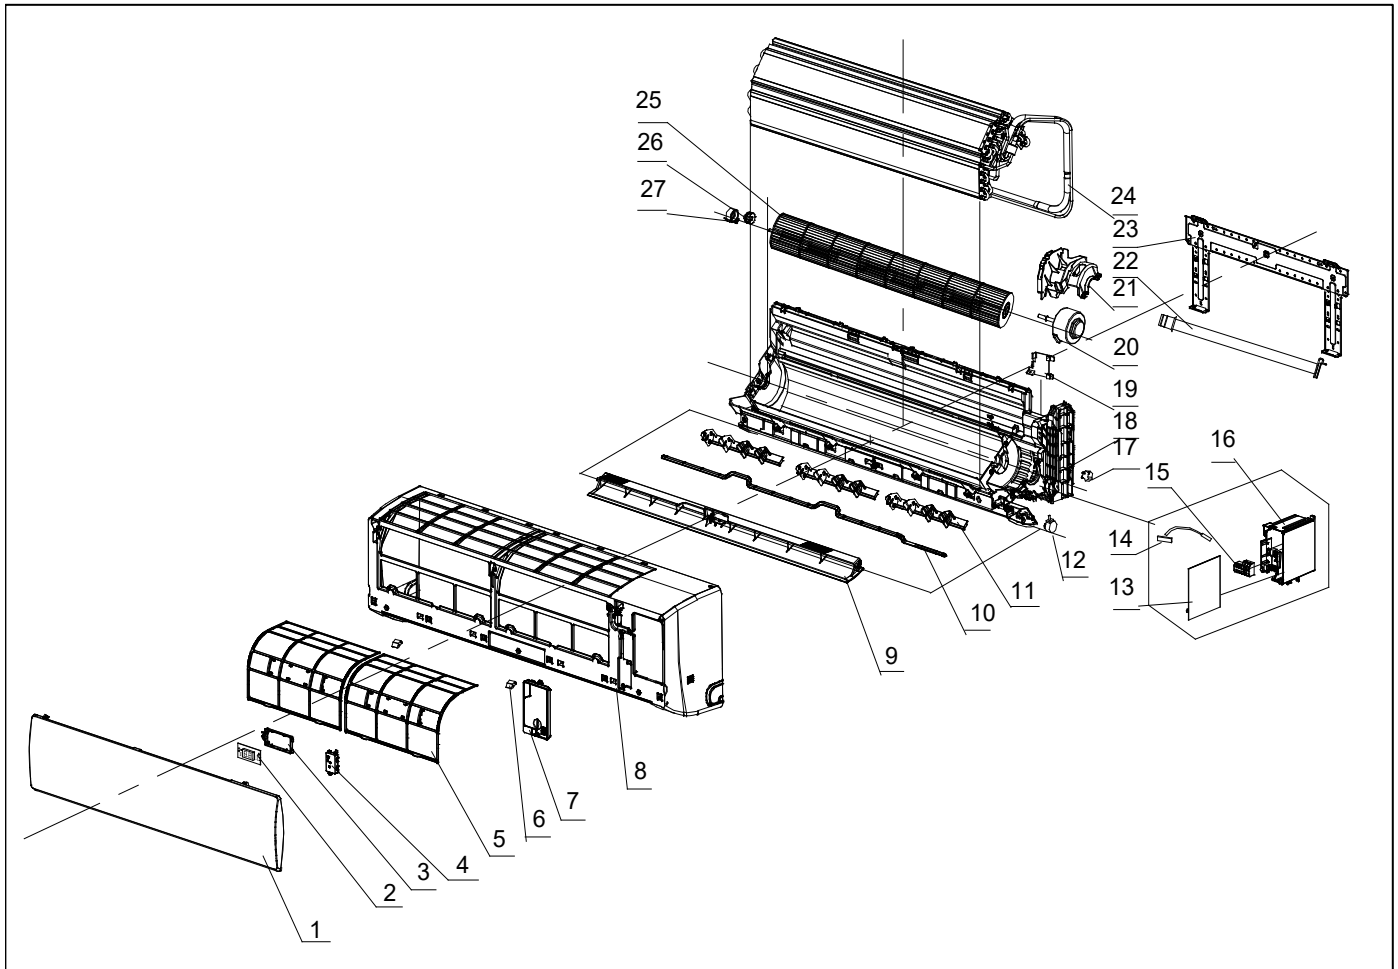

Exploded View

Model

CIP18CD-EL(I)

ComfortStar®

EX_ID	Spare Parts Code	Part Name(EN)	Qty.	Price	Remarks
1	41106-001561	Front Panel	1		
2	31102-000084	Display PCB	1		
3	42003-000001	Display PCB Box	1		
5	42008-000069	Air Filter	1		
6	41108-000066	Screw Cover	2		
7	41211-000079	Electrical Box Cover	1		

8	41106-002351	Face Frame	1		
9	41103-000484	Vane	1		
10	41507-000076	Vertical Vane Connector	1		
11	41101-000042	Vertical Vane Assembly	3		
12	22001-000321	Vane Motor	1		
13	31101-002072	Main PCB	1		
14	10104-100014	Indoor Sensor Assembly	1		
15	11304-100063	Terminal	1		
16	41105-000427	Electrical Box	1		
17	22001-000640	Step Motor	1		
18	41102-000511	Base	1		
19	41101-000224	In And Out Pipe Fixer	1		
20	22001-000240	Indoor Motor	1		
21	42003-000045	Indoor Motor Cover	1		
22	42009-000011	Drainage Hose	1		
23	41109-000019	Installation Plate	1		
24	92011-004728	Evaporator	1		
25	42004-000002	Cross Fan	1		
26	42007-000009	Bearing Mount	1		
27	41101-000251	Bearing Mount Holder	1		
28	22013-007022	Remote Controller	1		Not shown in Explosion view
30	A2006-000060	Left Foaming	1		
31	A2006-000059	Right Foaming	1		