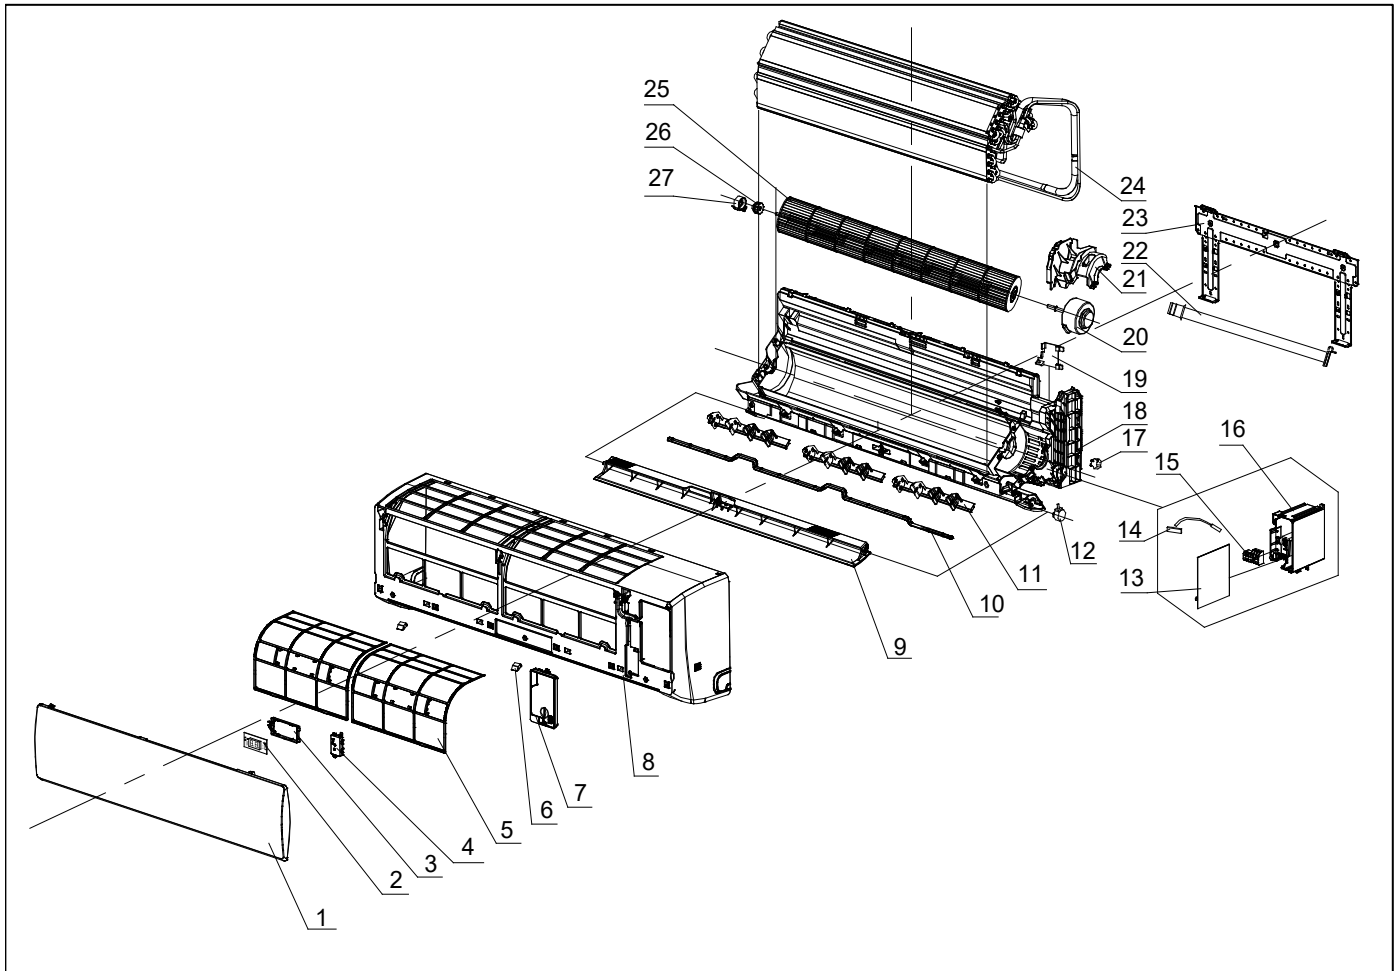

Exploded View

Model

CIP24CD-EL(I)

ComfortStar®

EX_ID	Spare Parts Code	Part Name(EN)	Qty.	Price	Remarks
1	41106-001561	Front Panel	1		
2	31102-000084	Display PCB	1		
3	42003-000001	Display PCB Box	1		
5	42008-000069	Air Filter	1		
6	41108-000066	Screw Cover	2		
7	41211-000079	Electrical Box Cover	1		

8	41106-002351	Face Frame	1		
9	41103-000484	Vane	1		
10	41507-000076	Vertical Vane Connector	1		
11	41101-000042	Vertical Vane Assembly	3		
12	22001-000321	Vane Motor	1		
13	31101-002072	Main PCB	1		
14	10104-100014	Indoor Sensor Assembly	1		
15	11304-100063	Terminal	1		
16	41105-000427	Electrical Box	1		
17	22001-000640	Step Motor	1		
18	41102-000511	Base	1		
19	41101-000224	In And Out Pipe Fixer	1		
20	22001-000240	Indoor Motor	1		
21	42003-000045	Indoor Motor Cover	1		
22	42009-000011	Drainage Hose	1		
23	41109-000019	Installation Plate	1		
24	92011-004367	Evaporator	1		
25	42004-000002	Cross Fan	1		
26	42007-000009	Bearing Mount	1		
27	41101-000251	Bearing Mount Holder	1		
28	22013-007022	Remote Controller	1		Not shown in Explosion view
30	A2006-000060	Left Foaming	1		
31	A2006-000059	Right Foaming	1		