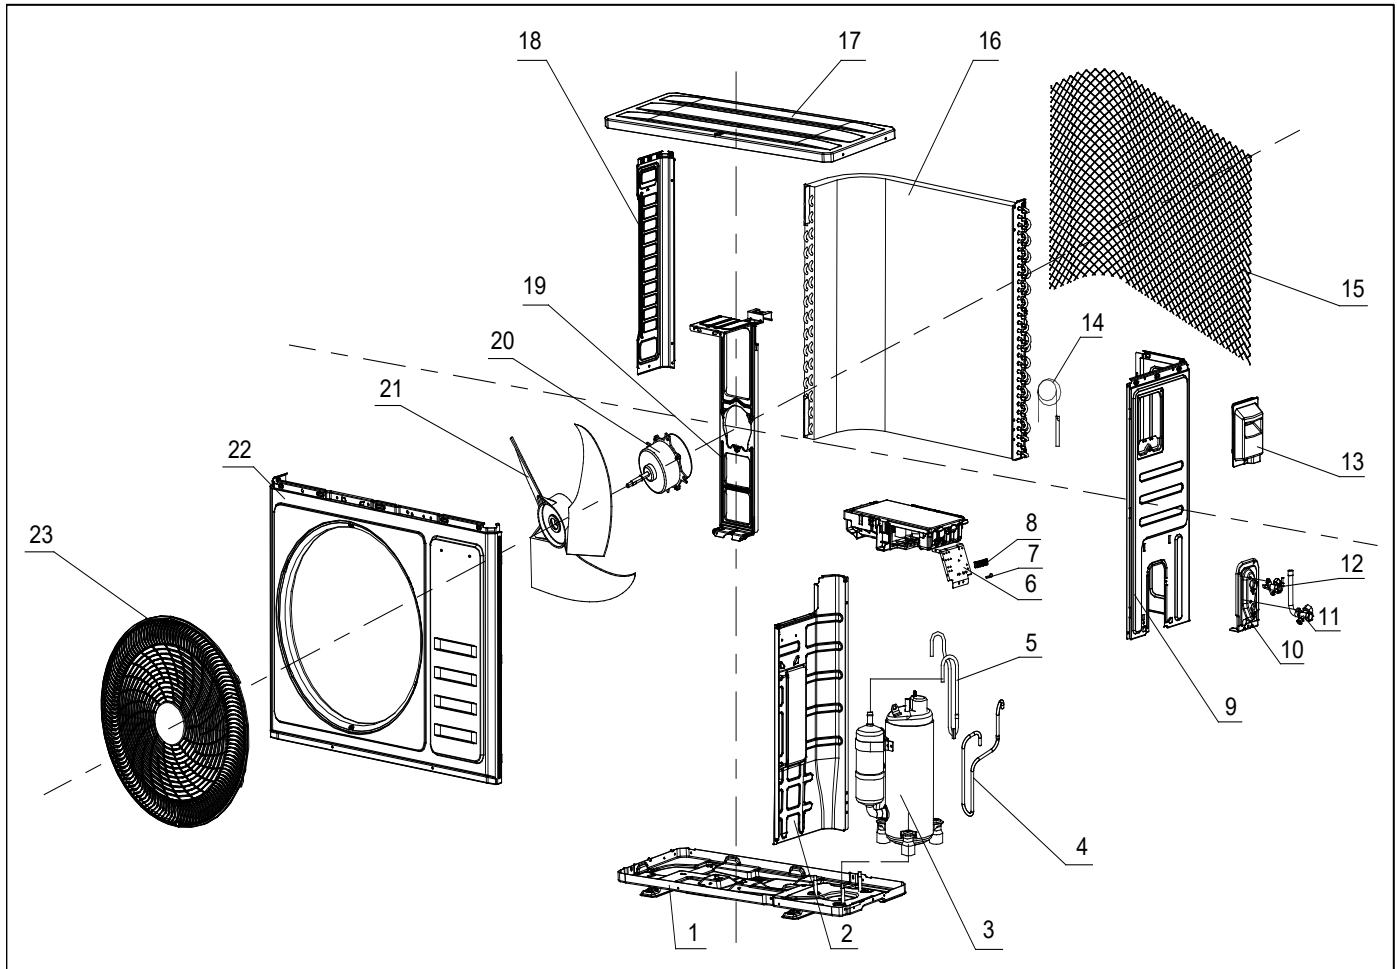

# Exploded View

Model

CIP24CD-EL(O)

**ComfortStar®**

EX_ID	Spare Parts Code	Part Name(EN)	Qty.	Price	Remarks
1	41202-000359	Base	1		
2	41208-000153	Partition plate	1		
3	92014-000935	Compressor and accessories	1		
4	92006-008770	Suction pipe	1		
5	92006-008769	Discharge pipe	1		
6	31201-002819	Outdoor PCB Assembly	1		

7	42001-000038	Cable clamp	1		
8	11304-100117	Terminal	1		
9	41205-000088	Right plate	1		
10	41204-000018	Valve supporter	1		
11	92007-001042	Three-way valve	1		
12	92007-006491	Two-way valve	1		
13	41201-000106	Eelectronic Box Cover	1		
14	92007-019420	Capillary assembly	1		
15	42011-000188	Grille	1		
16	92011-008526	Condenser	1		
17	41207-000028	Top cover	1		
18	41205-000135	Left plate	1		
19	41203-000032	Outdoor motor supporter	1		
20	22001-000147	Outdoor motor	1		
21	42004-000105	Propeller fan	1		
22	41206-000058	Front plate	1		
23	42011-000039	Fan guard	1		
24	10104-100057	Pipe Temp. sensor and outdoor Temp. sensor	1		Not shown in explosion view
25	A2005-000521	Base carton	1		
27	A1202-000030	Base foaming	1		
28	41110-000204	Cover foaming	1		