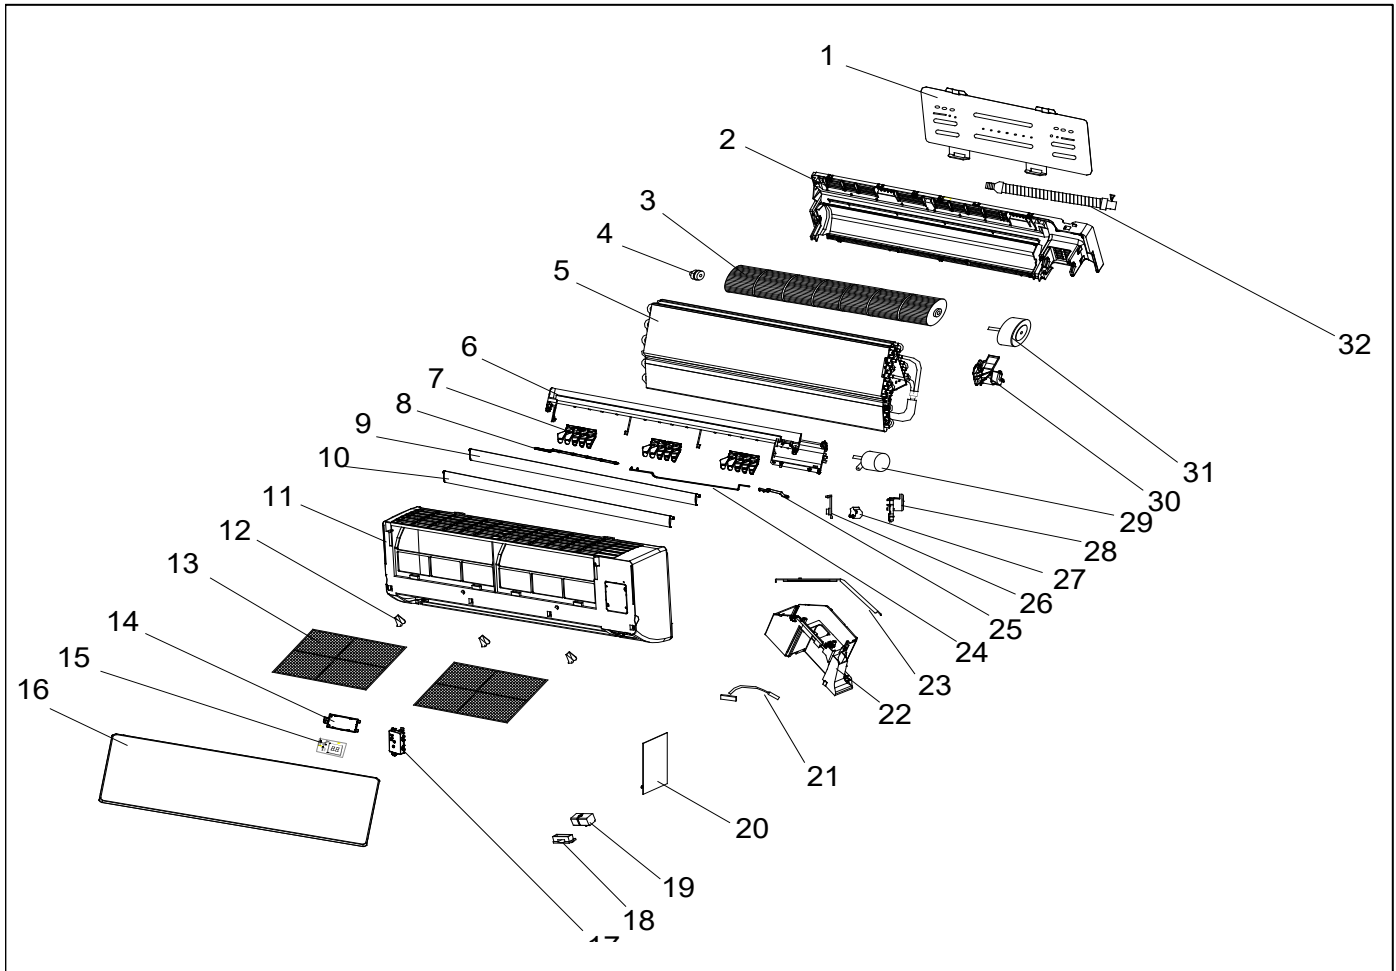

Exploded View

Model CIP36CD-EL(I)

ComfortStar®

EX_ID	Spare Parts Code	Part Name(EN)	Qty.	Price	Remarks
1	41109-000084	Installation Plate	1		
2	41102-000609	Base	1		
3	42004-000242	Cross Fan	1		
4	42007-000009	Bearing Mount	1		
5	92011-010300	Evaporator	1		
6	41101-000374	Vertical Vane Assembly	3		

7	41101-000529	Vertical Vane Connector 1	1		
8	41103-000643	Vane	1		
9	41106-014054	Face Frame	1		
10	41108-000066	Screw Cover	3		
11	42008-000230	Air Filter	2		
12	42003-000001	Display PCB Box	1		
13	31102-000109	Display PCB	1		
14	41106-002086	Front Panel	1		
15	42001-000103	Cable Clamp	1		
16	11304-100063	Terminal	1		
17	31101-002056	Main PCB	1		
18	10104-100022	Indoor Sensor Assembly	1		
19	41105-000427	Electrical Box	1		
20	41211-000079	Electrical Box Cover	1		
21	22001-000360	Step Motor	1		
22	29901-000078	Vane Motor	1		
23	22001-000240	Indoor Motor	1		
24	41108-000203	Indoor Motor Cover	1		
25	42009-000011	Drainage Hose	1		
26	22013-004238	Remote Controller	1		Not shown in Explosion view
27	A1102-000042	Left Foaming	1		
28	A1102-000043	Right Foaming	1		