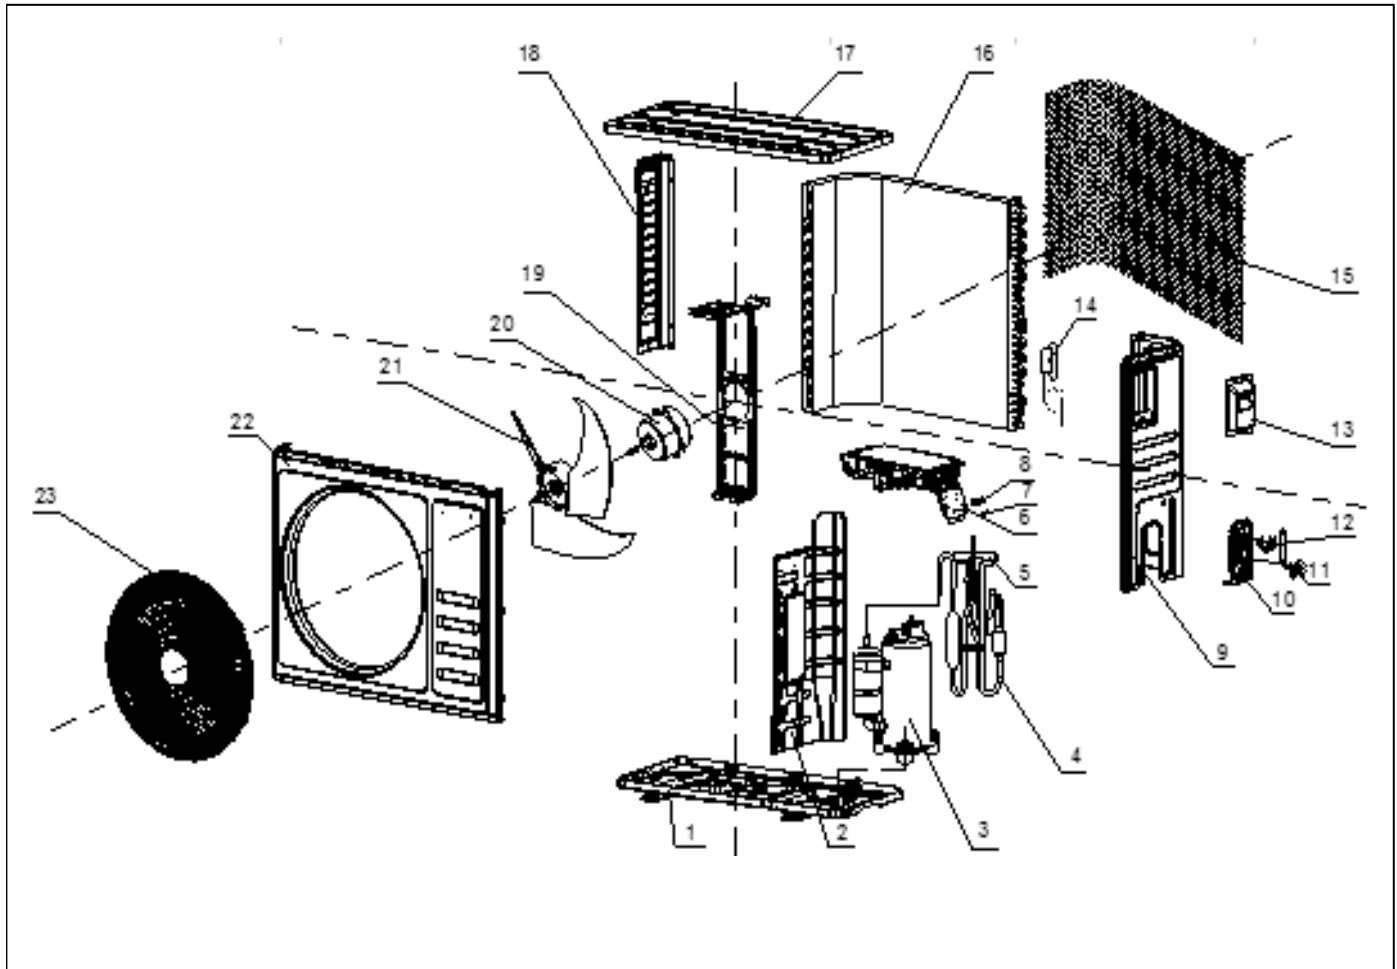

# Exploded View

**Model** CIP36CD-EL(O)

**ComfortStar®**

EX_ID	Spare Parts Code	Part Name(EN)	Qty.	Price	Remarks
1	41202-000512	Base	1		
2	41208-000228	Partition plate	1		
3	95017-000031	Compressor and accessories	1		
4	92007-018644	4-way valve assembly	1		
5	92008-000206	4-way valve	1		
6	31201-002772	Outdoor PCB assembly	1		

7	42001-000036	Cable clamp	1		
	42001-000038	Cable clamp	1		
8	11304-100117	Terminal	1		
9	41205-000801	Right plate	1		
10	41204-000018	Valve supporter	1		
11	92007-001045	Three-way valve	1		
12	92007-001050	Two-way valve	1		
13	41201-000106	Electrical box cover	1		
14	92007-018646	Electrical Expansion Valve	1		
15	42011-000419	Grille	1		
16	92011-010301	Condenser	1		
17	41207-000048	Top cover	1		
18	41205-000217	Left Plate	1		
19	41203-000115	Outdoor motor supporter	1		
20	22001-000147	Outdoor motor	1		
21	42004-000249	Propeller fan	1		
22	41206-000076	Front plate	1		
23	42011-000031	Fan guard	1		
24	10104-100058	Outdoor Temp. sensor Assembly	1		Not shown in explosion view
25	A1201-012669	Base carton	1		
26	A1202-000086	Base foaming	1		
27	A1202-000085	Cover foaming	1		