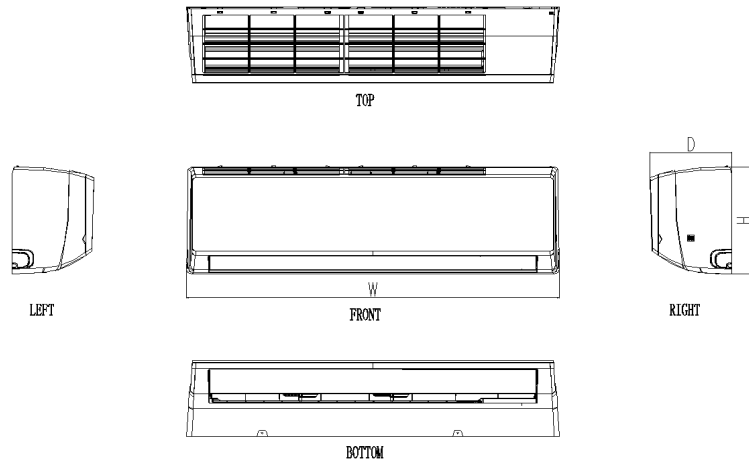

INDOOR UNIT DATA			
Indoor noise level			
High	dB(A)		38.00
Med.	dB(A)		33.00
Low	dB(A)		29.00
Net dimensions (W x D x H)	mm		811×292×203
	inch		31.93×11.5×7.99
Packing dimensions (W x D x H)	mm		885×366×275
	inch		34.84×14.41×10.83
Net weight	kg		8.50
	lbs		18.70
Gross weight	kg		11.00
	lbs		24.20

REFRIGERANT PIPE DATA			
Compressor	Type	Rotary	
	MFG	GMCC	
Connecting Pipe	Gas(inch)	Φ9.52(3/8")	
	Liquid(inch)	Φ6(1/4")	
Connecting Wiring	Size x Core number	4×16AWG	
		4*0.75	
Drainage Pipe		O.D 16mm	
	inch	0.63	
Suitable area	m ²	15~23	

OUTDOOR UNIT DATA			
Outdoor noise level			52.00
Net dimensions (W x D x H)	mm		795×305×549
	inch		31.3×12.01×21.61
Packing dimensions (W x D x H)	mm		835×340×585
	inch		32.87×13.39×23.03
Net weight	kg		28.00
	lbs		61.60
Gross weight	kg		32.00
	lbs		70.40

Indoor unit dimension

		12K(CA)	12K(CD)	18K(CD)	24K(CD)	36K(CD)
IDU	W	811mm	811mm	1010mm	1010mm	1192mm
	H	292mm	292mm	315mm	315mm	360mm
	D	205mm	205mm	220mm	220mm	260mm

Outdoor unit dimension

		12K(CA)	12K(CD)	18K(CD)	24K(CD)	36K(CD)
ODU	H	549mm	498mm	602mm	699mm	804mm
	W1	728mm	721mm	794mm	845mm	910mm
	W2	795mm	777mm	853mm	920mm	967mm
	D	256mm	240mm	288mm	329mm	355mm