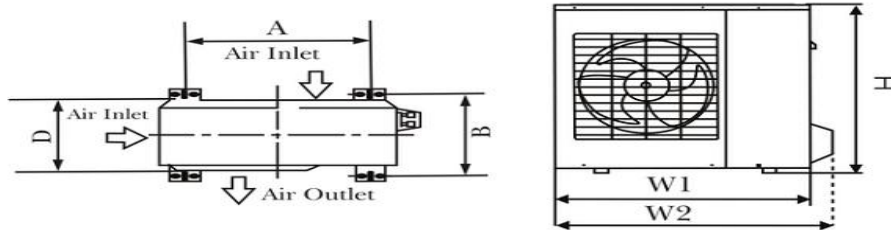

INDOOR UNIT DATA			
Indoor noise level			
High	dB(A)		38.00
Med.	dB(A)		33.00
Low	dB(A)		29.00
Net dimensions (W x D x H)	mm		811×292×203
	inch		31.93×11.5×7.99
Packing dimensions (W x D x H)	mm		885×366×275
	inch		34.84×14.41×10.83
Net weight	kg		8.50
	lbs		18.70
Gross weight	kg		11.00
	lbs		24.20

REFRIGERANT PIPE DATA			
Compressor	Type	Rotary	
	MFG	GMCC	
Connecting Pipe	Gas(inch)	Φ9.52(3/8")	
	Liquid(inch)	Φ6(1/4")	
Connecting Wiring	Size x Core number	4×16AWG	
		4*0.75	
Drainage Pipe		O.D 16mm	
	inch	0.63	
Suitable area	m ²	15~23	

OUTDOOR UNIT DATA			
Outdoor noise level			52.00
Net dimensions (W x D x H)	mm		795×305×549
	inch		31.3×12.01×21.61
Packing dimensions (W x D x H)	mm		835×340×585
	inch		32.87×13.39×23.03
Net weight	kg		28.00
	lbs		61.60
Gross weight	kg		32.00
	lbs		70.40

Indoor unit dimension

		12K(CA)	12K(CD)	18K(CD)	24K(CD)	36K(CD)
IDU	W	811mm	811mm	1010mm	1010mm	1192mm
	H	292mm	292mm	315mm	315mm	360mm
	D	205mm	205mm	220mm	220mm	260mm

Outdoor unit dimension

		12K(CA)	12K(CD)	18K(CD)	24K(CD)	36K(CD)
ODU	H	549mm	498mm	602mm	699mm	804mm
	W1	728mm	721mm	794mm	845mm	910mm
	W2	795mm	777mm	853mm	920mm	967mm
	D	256mm	240mm	288mm	329mm	355mm