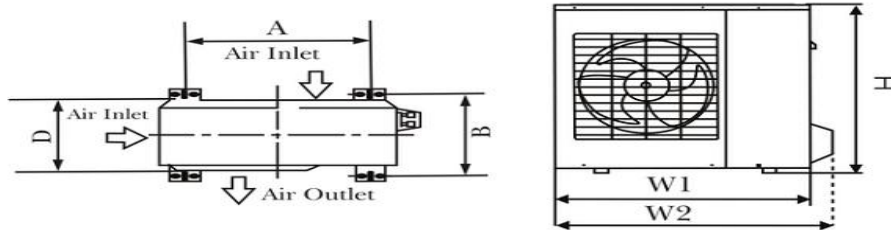

INDOOR UNIT DATA		
Indoor noise level		
High	dB(A)	48.00
Med.	dB(A)	43.00
Low	dB(A)	39.00
Net dimensions (W x D x H)	mm	1010×315×220
	inch	39.76×12.4×8.66
Packing dimensions (W x D x H)	mm	1096×390×297
	inch	43.15×15.35×11.69
Net weight	kg	13.00
	lbs	28.60
Gross weight	kg	16.00
	lbs	35.20

REFRIGERANT PIPE DATA		
Compressor	Type	Rotary
	MFG	SANYO
Connecting Pipe	Gas(inch)	Φ9.52(3/8")
	Liquid(inch)	Φ6(1/4")
Connecting Wiring	Size x Core number	4×16AWG
		4*0.75
Drainage Pipe		O.D 16mm
	inch	0.63
Suitable area	m ²	20~35

OUTDOOR UNIT DATA		
Outdoor noise level		56.00
Net dimensions (W x D x H)	mm	853×349×602
	inch	33.58×13.74×23.7
Packing dimensions (W x D x H)	mm	890×385×628
	inch	35.04×15.14×24.72
Net weight	kg	29.00
	lbs	63.80
Gross weight	kg	33.00
	lbs	72.60

Indoor unit dimension

		12K(CA)	12K(CD)	18K(CD)	24K(CD)	36K(CD)
IDU	W	811mm	811mm	1010mm	1010mm	1192mm
	H	292mm	292mm	315mm	315mm	360mm
	D	205mm	205mm	220mm	220mm	260mm

Outdoor unit dimension

		12K(CA)	12K(CD)	18K(CD)	24K(CD)	36K(CD)
ODU	H	549mm	498mm	602mm	699mm	804mm
	W1	728mm	721mm	794mm	845mm	910mm
	W2	795mm	777mm	853mm	920mm	967mm
	D	256mm	240mm	288mm	329mm	355mm