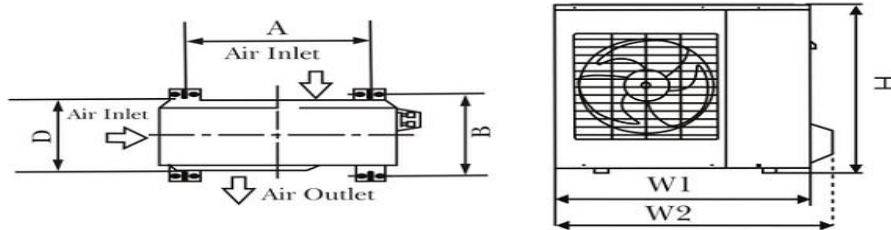

INDOOR UNIT DATA		
<b>Indoor noise level</b>		
High	dB(A)	49.00
Med.	dB(A)	44.00
Low	dB(A)	39.00
Net dimensions (W x D x H)	mm	1010×315×220
	inch	39.76×12.4×8.66
Packing dimensions (W x D x H)	mm	1096×390×297
	inch	43.15×15.35×11.69
Net weight	kg	13.00
	lbs	28.60
Gross weight	kg	16.00
	lbs	35.20

REFRIGERANT PIPE DATA		
Compressor	Type	Rotary
	MFG	SANYO
Connecting Pipe	Gas(inch)	Φ12(1/2")
	Liquid(inch)	Φ6(1/4")
Connecting Wiring	Size x Core number	4×16AWG
		4*0.75
Drainage Pipe		O.D 16mm
	inch	0.63
Suitable area	m <sup>2</sup>	30~50

OUTDOOR UNIT DATA		
Outdoor noise level		
		59.00
Net dimensions (W x D x H)	mm	920×380×699
	inch	36.22×14.96×27.52
Packing dimensions (W x D x H)	mm	950×420×732
	inch	37.4×16.54×28.82
Net weight	kg	37.00
	lbs	81.40
Gross weight	kg	42.00
	lbs	92.40

**Indoor unit dimension**

		12K(CA)	12K(CD)	18K(CD)	24K(CD)	36K(CD)
IDU	W	811mm	811mm	1010mm	1010mm	1192mm
	H	292mm	292mm	315mm	315mm	360mm
	D	205mm	205mm	220mm	220mm	260mm

**Outdoor unit dimension**

		12K(CA)	12K(CD)	18K(CD)	24K(CD)	36K(CD)
ODU	H	549mm	498mm	602mm	699mm	804mm
	W1	728mm	721mm	794mm	845mm	910mm
	W2	795mm	777mm	853mm	920mm	967mm
	D	256mm	240mm	288mm	329mm	355mm