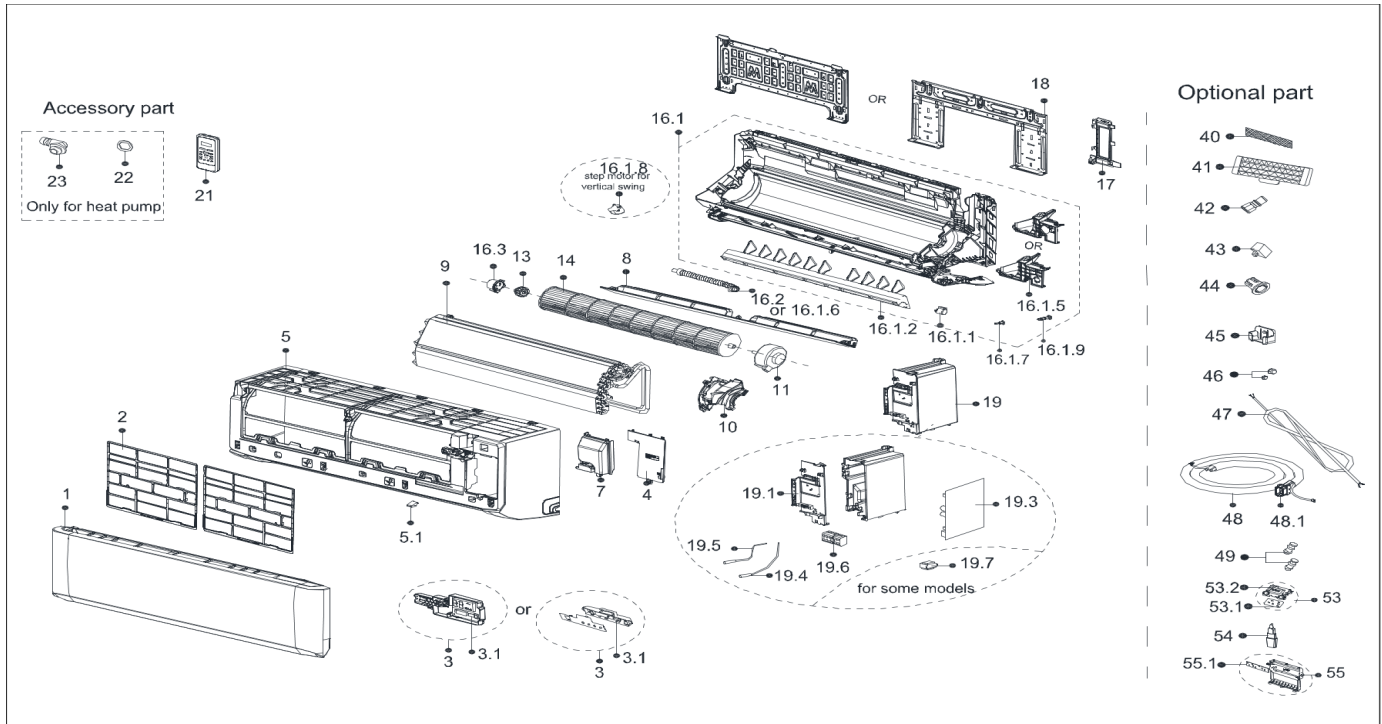

Exploded View

Model CARAT12CA(I)-HP (0H6)

ComfortStar®

Service code: 0H6

EX_ID	Spare Parts Code	Part Name(EN)	Qty.	Price	Remarks
1	12122000A92205	Panel assembly	1		
2	12100204000522	Filter Assembly	2		
3	17222000A58269	Display Box Subassembly	1		
3.1	17122000047923	Display Board Subassembly	1		
4	12122000024739	Cover Plate	1		
5	12122000025543	Panel Frame Assembly	1		
5.1	12122000013139	Screw Cap	1		
7	12122000025064	Cover Board For Wiring	1		
8	12122000025544	Louver Subassembly	1		
9	15822000010970	Evaporator assembly	1		

10	12122000029503	Motor Cover	1		
11	11002015006201	Brushless DC Motor	1		
13	12622000000131	Bearing components	1		
14	12100102000576	Cross Flow Fan	1		
16	12122000027924	Chassis assembly	1		
16.1	12122000027923	Chassis assembly	1		
16.1.1	11002010000143	Stepper Motor	1		
16.1.2	12122000024736	vortex tongue bar	1		
16.1.5	12122000024735	Anti mouse baffle	1		
16.1.6	12100501000032	Drain Hose	1		
16.1.7	12122000000344	Insulated Axis	1		
16.1.9	12622000000030	Drainage plug	1		
16.3	12122000000350	Bearing Holder	1		
17	12122000012943	pipe clamp board	1		
18	12222000000018	Installation Plate	1		
19	17222000034438	Electronic control box subassembly (Mid-and low-end)	1		
19.1	12122000025621	Cover of Electronic Control Box(BMC)	1		
19.3	17122000052202	Main control board subassembly	1		
19.4	11201007003424	Room Temperature Sensor	1		
19.5	11201007003447	Pipe Temperature Sensor	1		
19.6	17400401000576	Wire Joint	1		
21	17317000A63487	Remote controller	1		
22	12600701000039	seal ring	1		
23	12100509000061	Drain Hose	1		
40	12100204000685	Air Freshening Filter	1		
54	17310900A09723	WIFI module subassembly	1		