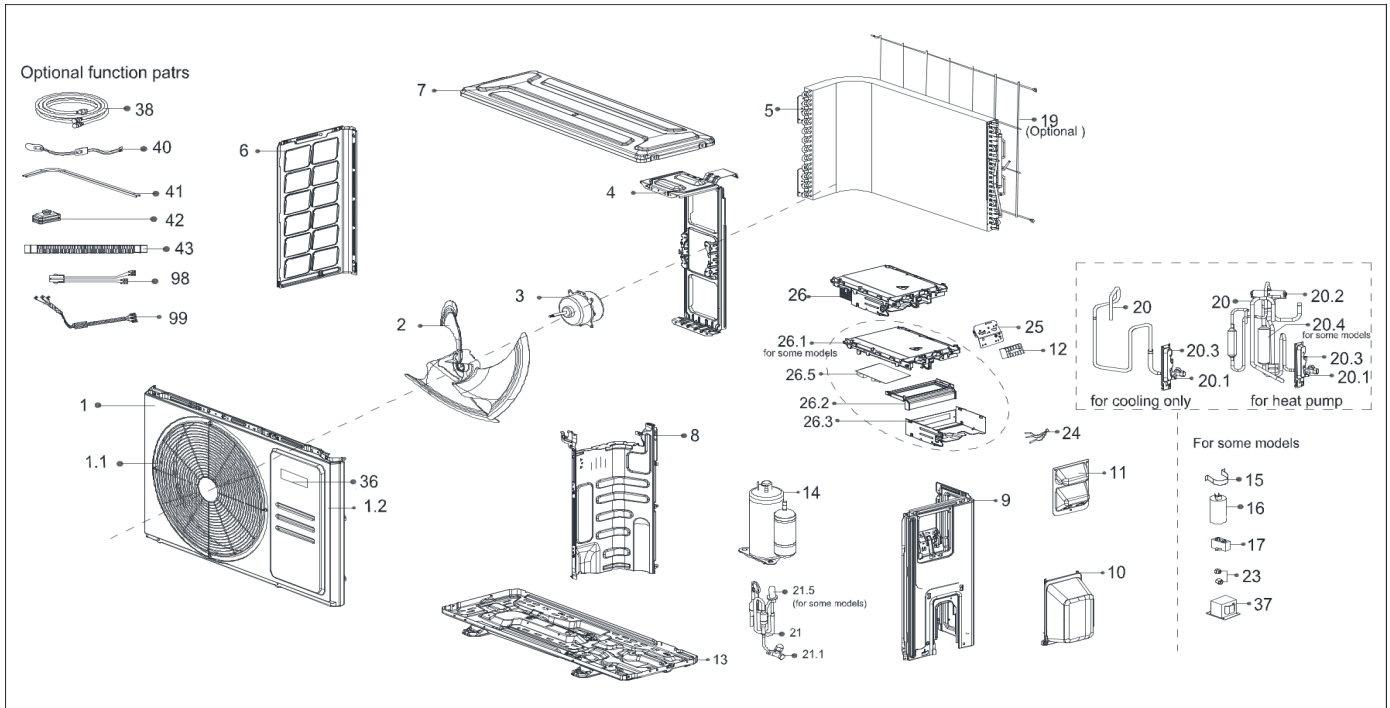

# Exploded View

**Model** CARAT12CD(O)-HP (0H9)  
**Service code:** 0H9

# ComfortStar®

EX_ID	Spare Parts Code	Part Name(EN)	Qty.	Price	Remarks
1	12222000013435	Front panel assembly	1		
1.1	12222000013436	Air outlet grille	1		
1.2	12222000013745	Front panel	1		
2	12100105000961	Axial Flow Fan	1		
3	11002015012128	Brushless DC Motor	1		
4	12222000013233	Motor Bracket	1		
5	15822000014035	Condenser assembly	1		
6	12222000013238	Left Side Panel	1		
7	12222000013240	Top Cover Assembly	1		
8	12222000013232	Partition Plate	1		

9	12222000013225	Right Clapboard Assembly	1		
10	12122000007150	Water Collector	1		
11	12222000010966	Big handle assembly	1		
12	17400401000068	Terminal	1		
13	12222000013228	Chassis Assembly	1		
14	11103020006759	DC Inverter Rotary Compressor	1		
19	12222000015606	Rear net	1		
20	15422000019352	4-way Valve Assembly	1		
20.1	15500204000058	Gas Valve	1		
20.2	15500216001903	Four-Way Valve	1		
20.3	12222200005738	Valve Plate	1		
20.4	15122000026590	Muffler subassembly	1		
21	15422000017980	Liquid valve assembly	1		
21.1	15500208000046	Liquid Valve	1		
24	11201011000067	Combination Sensor	1		
25	12222000002259	Terminal Board	1		
26	17222000A63231	Electronic control box subassembly	1		
26.2	12122000024222	Fixing board	1		
26.3	12222000012106	Electronic Installing Box Subassembly	1		
26.5	17122000A42530	Outdoor main control board subassembly	1		
36	16022000C95520	Trademark	1		
38	15111600A00020	Connecting Pipe Assembly	1		
99	17401203012697	Compressor Wires Subassembly	1		