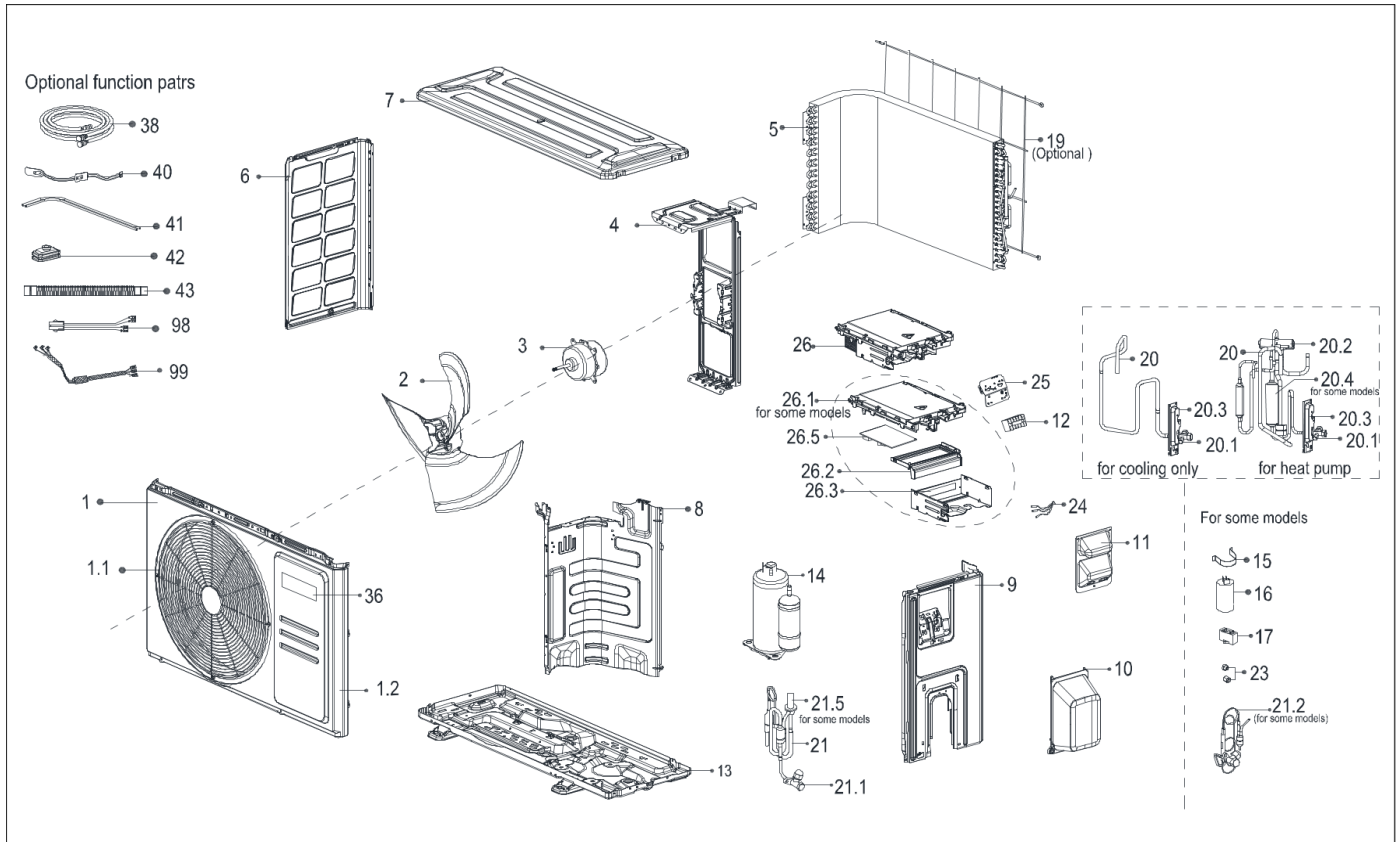

# Exploded View

**Model** CARAT18CD(O)-HP (0J1)

**Service code:** 0J1

# ComfortStar®

EX_ID	Spare Parts Code	Part Name(EN)	Qty.	Price	Remarks
1	12222000014130	Front panel assembly	1		
1.1	12222000013436	Air outlet grille	1		
1.2	12222000014131	Front panel	1		
2	12100105000881	Axial Flow Fan	1		
3	11002015012128	Brushless DC Motor	1		
4	12222000013200	Motor Bracket	1		
5	15822000013786	Condenser assembly	1		
6	12222000013197	Left Side Panel	1		

7	12222000013193	Top Cover Assembly	1		
8	12222000013208	Partition Plate	1		
9	12222000013190	Right Clapboard Assembly	1		
10	12122000007150	Water Collector	1		
11	12222000010966	Big handle assembly	1		
12	17400401000068	Terminal	1		
13	12222000013204	Chassis Assembly	1		
14	11103020003919	DC Inverter Rotary Compressor	1		
19	12222000013667	Rear net	1		
20	15422000017792	Four-Way Valve Subassembly	1		
20.1	15500204000058	Gas Valve	1		
20.2	15500216001783	Four-Way Valve	1		
20.3	12222200005738	Valve Plate	1		
21	15422000004813	Liquid valve assembly	1		
21.1	15500208000028	Liquid Valve	1		
24	11201011000067	Combination Sensor	1		
25	12222000002259	Terminal Board	1		
26	17222000A63601	Electronic control box subassembly	1		
26.2	12122000024222	Fixing board	1		
26.3	12222000012106	Electronic Installing Box Subassembly	1		
26.5	17122000A42789	Outdoor main control board subassembly	1		
36	16022000C34257	Trademark	1		
38	15111600A00020	Connecting Pipe Assembly	1		
99	17401203012697	Compressor Wires Subassembly	1		