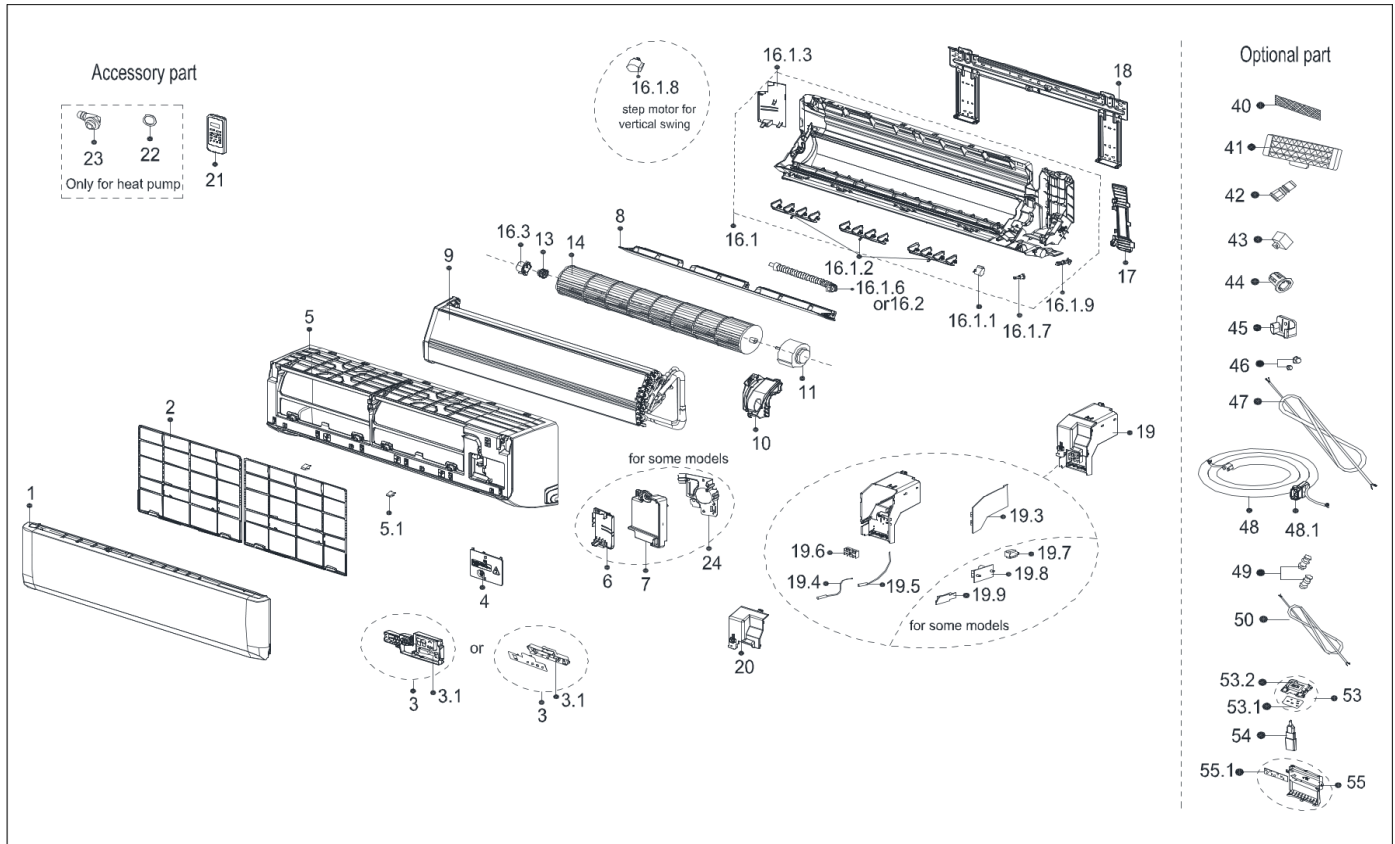

Exploded View

Model CARAT24CD(I)-HP (0J2)

Service code: 0J2

ComfortStar®

EX_ID	Spare Parts Code	Part Name(EN)	Qty.	Price	Remarks
1	12122000A92192	Panel assembly	1		
2	12100204000461	Filter	2		
3	17222000A58395	Display Box Subassembly	1		
3.1	17122000047923	Display Board Subassembly	1		
4	12122000025611	Cover Plate	1		
5	12122000025606	Panel Frame Assembly	1		
5.1	12122000013139	Screw Cap	2		
6	12122000004608	Front Cover of Chassis(Right)	1		

7	12122000025617	Cover Board For Wiring	1		
8	12122000025607	Louver	1		
9	15822000008320	Evaporator Assembly	1		
10	12122000005512	Motor Cover	1		
11	11002015008646	Brushless DC Motor	1		
13	12622000000131	Bearing components	1		
14	12100102000018	Cross Flow Fan	1		
16	12122000028181	Chassis assembly	1		
16.1	12122000028182	Chassis assembly	1		
16.1.1	11002010000049	Stepper Motor	1		
16.1.2	12122000000135	Horizontal louver	3		
16.1.3	12122000004614	Front Cover of Chassis	1		
16.1.6	12100501000032	Drain Hose	1		
16.1.7	12122000000344	Insulated Axis	1		
16.1.9	12622000000030	Drainage plug	1		
16.3	12122000000350	Bearing Holder	1		
17	12122000012942	pipe clamp board	1		
18	12222000000026	Installation Plate	1		
19	17222000034354	Electronic control box subassembly (Mid-and low-end)	1		
19.3	17122000052118	Main control board subassembly	1		
19.4	11201007003425	Room Temperature Sensor	1		
19.5	11201007003445	Pipe Temperature Sensor	1		
19.6	17400401000576	Wire Joint	1		
20	12122000025610	Cover of Electronic Control Box(BMC)	1		
21	17317000A63487	Remote controller	1		
22	12600701000039	seal ring	1		
23	12100509000061	Drain Hose	1		
24	12222000004705	pipe connect board	1		
40	12100204000685	Air Freshening Filter	1		
54	17310900A09723	WIFI module subassembly	1		