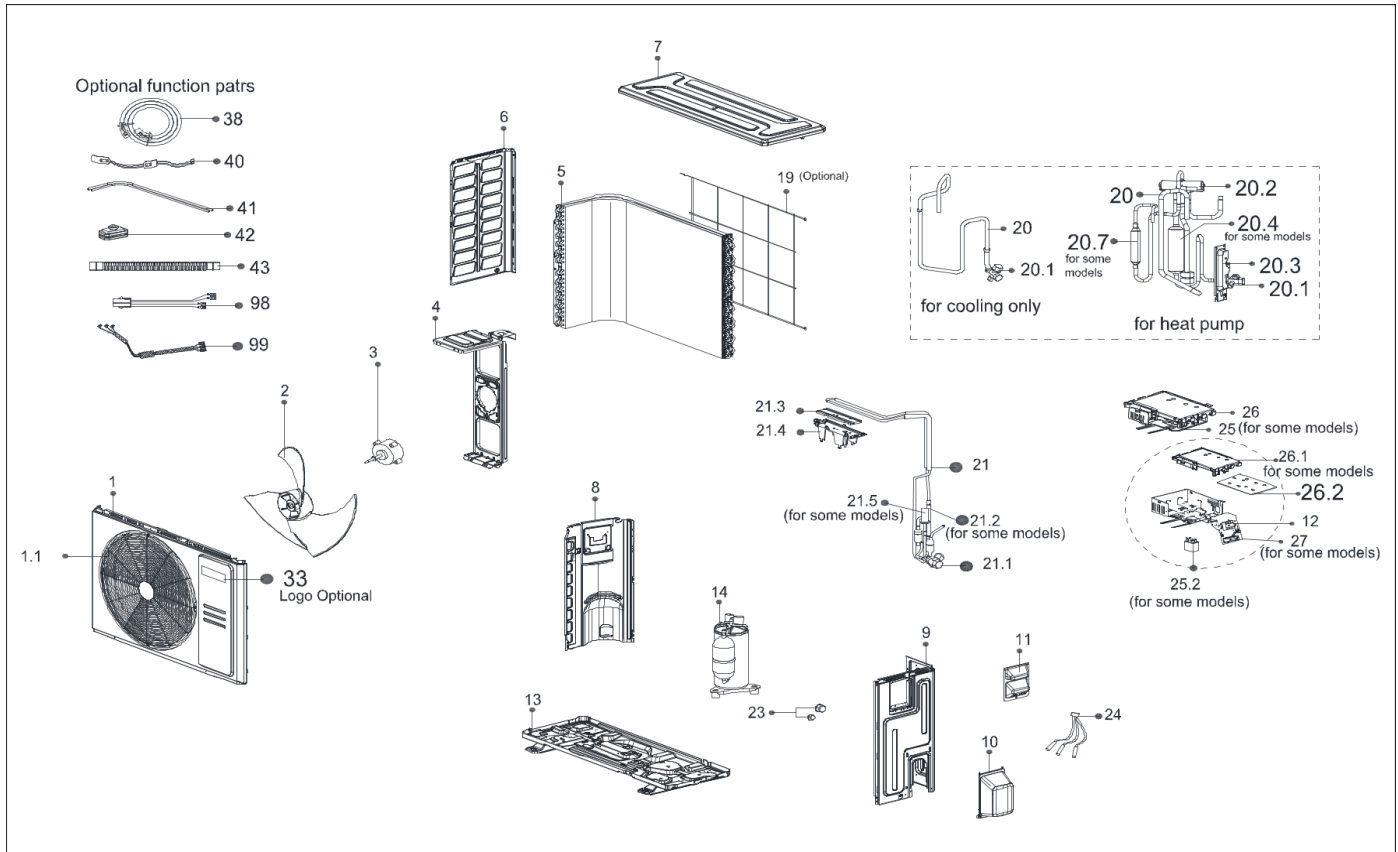

# Exploded View

**Model** CARAT24CD(O)-HP (0J3)

**ComfortStar®**

**Service code:** 0J3

EX_ID	Spare Parts Code	Part Name(EN)	Qty.	Price	Remarks
1	12222000013468	Front panel	1		
1.1	12222000013469	Air outlet grille	1		
2	12100105000841	Axial Flow Fan	1		
3	11002015000366	Brushless DC Motor	1		
4	12222000012371	Motor Bracket	1		
5	15822000009836	Condenser assembly	1		
6	12222000013472	Left supporter	1		
7	12222000013465	Top cover assembly	1		

8	12222000012366	Partition Plate	1		
9	12222000013466	Right clapboard assembly	1		
10	12122000007150	Water Collector	1		
11	12222000010966	Big handle assembly	1		
12	17400401000068	Terminal	1		
13	12222000013647	Chassis Assembly	1		
14	11103020006879	DC Inverter Rotary Compressor	1		
19	12222000013085	Rear Net	1		
20	15422000018832	Four-Way Valve Subassembly	1		
20.1	15500204000502	Gas Valve	1		
20.2	15500216000026	4-way Valve	1		
20.3	12222200005738	Valve Plate	1		
20.4	15122000027161	Muffler subassembly	1		
20.7	15122000027116	Muffler subassembly	1		
21	15422000025075	Liquid valve Assembly	1		
21.1	15500208000286	Liquid Valve	1		
21.2	15500210000061	Throttle Valve	1		
21.2	15500210004449	Throttle valve	1		
21.3	11203803001176	Radiator	1		
21.4	12122000011478	U-Typed Support with Copper Pipe	1		
24	11201011000188	Combination Sensor	1		
25	17222000031639	Terminal Board Subassembly	1		
26	17222000A63597	Electronic control box subassembly	1		
26.2	17122000A42795	Outdoor main control board subassembly	1		
33	16022000C34257	Trademark	1		
38	15111600A00018	Connecting Pipe Assembly	1		
99	17401203012697	Compressor Wires Subassembly	1		