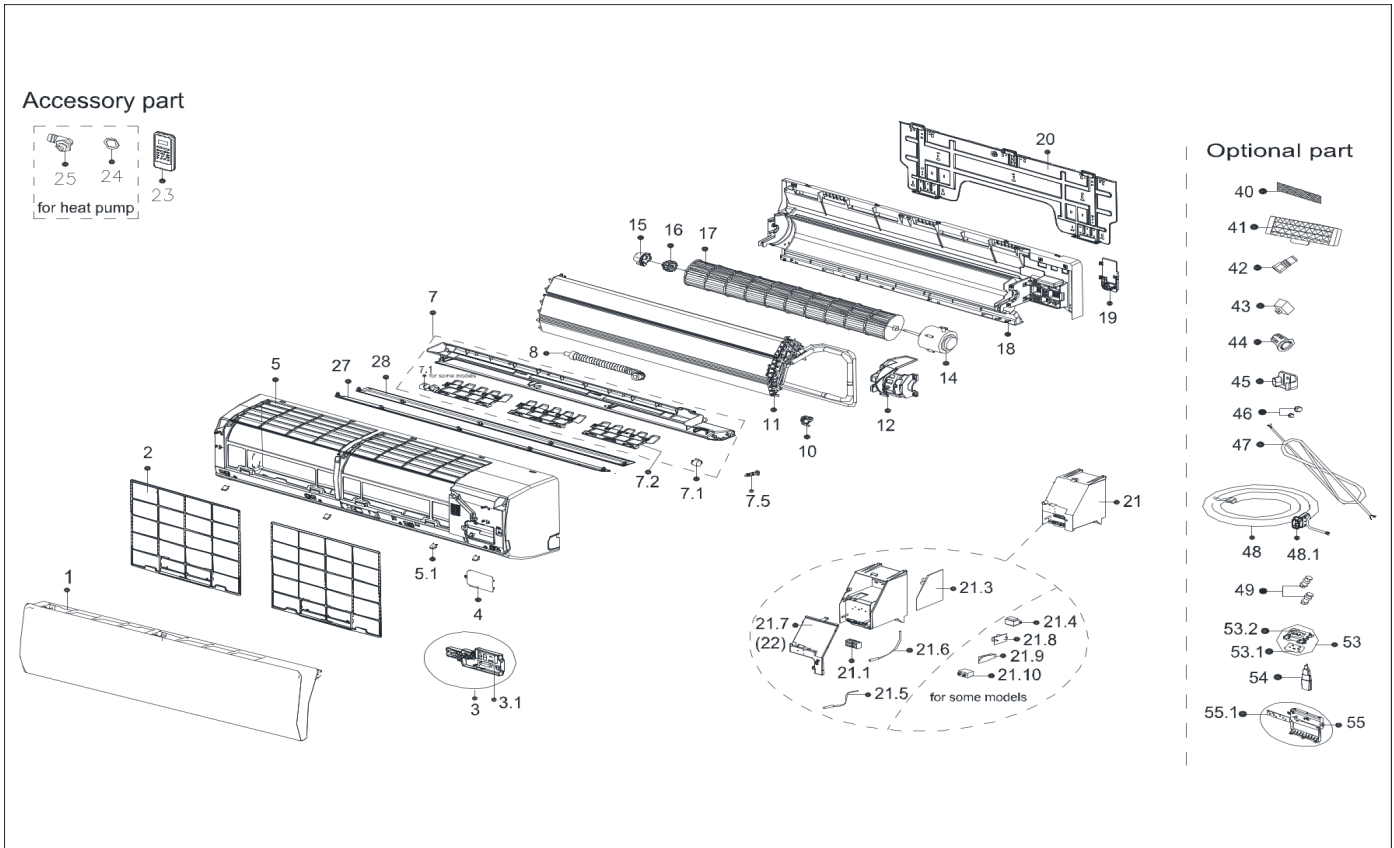

# Exploded View

**Model** CARAT36CD(I)-HP (0J4)

**Service code:** 0J4

**ComfortStar®**

EX_ID	Spare Parts Code	Part Name(EN)	Qty.	Price	Remarks
1	12122000A92204	Panel assembly	1		
2	12122000025962	Filter	2		
3	17222000A58395	Display Box Subassembly	1		
3.1	17122000047923	Display Board Subassembly	1		
4	12122000006694	Cover Plate	1		
5	12122000001931	Panel Frame Assembly	1		
5.1	12122000006272	Screw Cap	4		
7	12122000028165	Air outlet assembly	1		

7.1	11002010001666	Stepper Motor	1		
7.2	12122000000148	Horizontal Louver	3		
7.5	12600801000081	Drain Plug	1		
8	12100501000021	Drain Hose	1		
10	12122000024323	Temp. Sensor Fixed Card	1		
11	15822000008462	Evaporator assembly	1		
12	12122000005475	Fan motor cover	1		
14	11002015008646	Brushless DC Motor	1		
15	12122000000350	Bearing Holder	1		
16	12622000000131	Bearing components	1		
17	12100102000084	Cross Flow Fan	1		
18	12122000003909	Chassis Assembly	1		
19	12122000000460	pipe clamp board	1		
20	12222000000029	Installation Plate	1		
21	17222000036474	Electronic control box subassembly (Mid-and low-end)	1		
21.1	17400401000576	Wire Joint	1		
21.3	17122000054232	Main control board subassembly	1		
21.5	11201007003424	Room Temperature Sensor	1		
21.6	11201007003447	Pipe Temperature Sensor	1		
21.7	12122000005040	Electric Control Box Cover	1		
23	17317000A63487	Remote controller	1		
24	12600701000039	seal ring	1		
25	12100509000061	Drain Hose	1		
27	12122000006106	Horizontal louver	1		
28	12122000008092	Horizontal louver	1		
40	12100204000685	Air Freshening Filter	1		
54	17310900A09723	WIFI module subassembly	1		