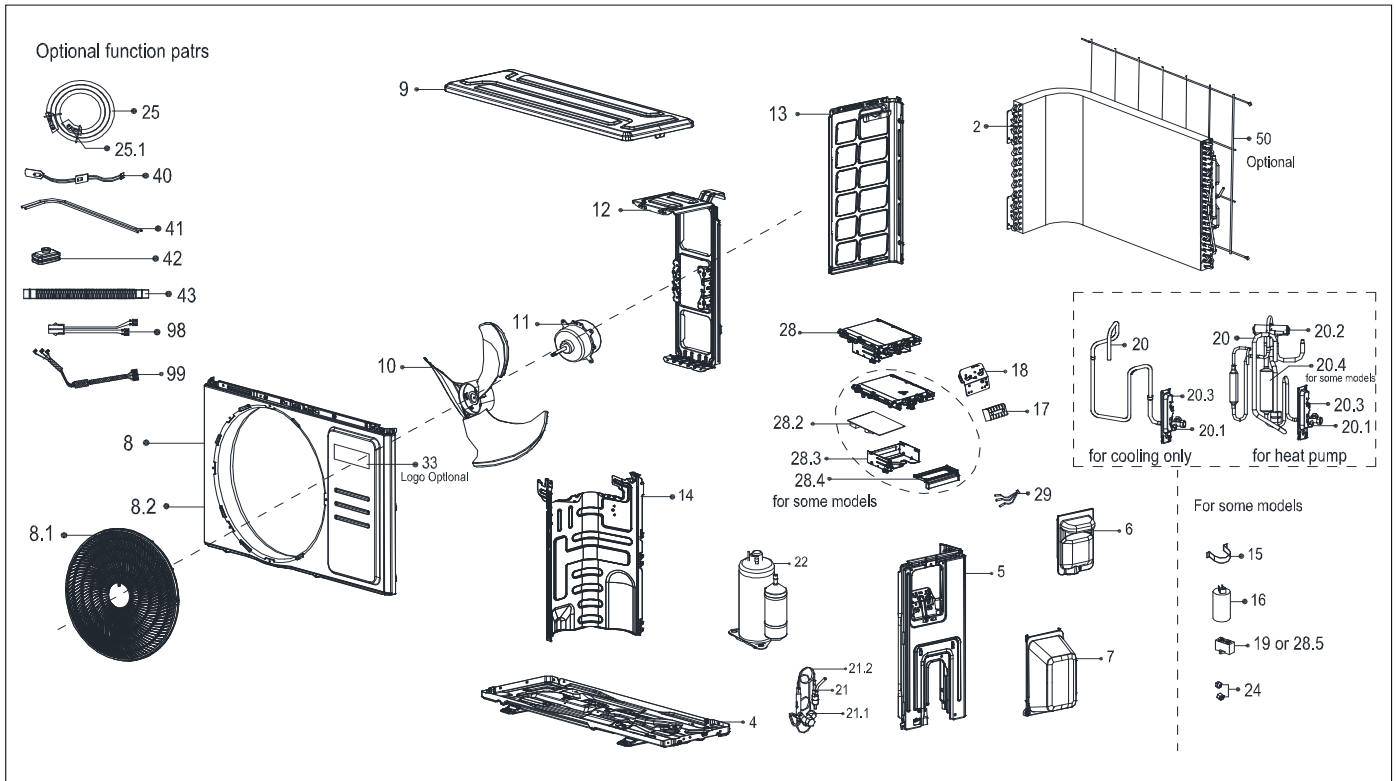

Exploded View

Model CT32-12CA(O) (17Y)
Service code: 17Y

ComfortStar®

EX_ID	Spare Parts Code	Part Name(EN)	Qty.	Price	Remarks
2	15822000010971	Condenser assembly	1.0		
4	12222000012131	Chassis assembly	1.0		
5	12222000012141	right side plate	1.0		
6	12122000031166	handle	1.0		
7	12122000007150	Water collector	1.0		
8	12222000012137	Front panel assembly	1.0		
8.1	12122000024226	Air outlet grille	1.0		
8.2	12222000012138	Front panel	1.0		
9	12222000014305	Top cover	1.0		

10	12100105000821	axial flow fan	1.0		
11	11002015016402	Motor	1.0		
12	12222000012390	Motor bracket	1.0		
13	12222000012207	Left supporter	1.0		
14	12222000013428	Partition board	1.0		
17	17400401000075	Terminal block	1.0		
18	12222000014285	supporter board	1.0		
20	15422000024057	4-ways valve or Gas valve assembly	1.0		
20.1	15500204000262	Gas valve	1.0		
20.3	12222000002571	Valve plate	1.0		
21	15422000024118	High pressure valve assembly	1.0		
21.1	15500208000046	High pressure valve	1.0		
21.2	15122000025475	Capillary	1.0		
22	11103020011803	compressor	1.0		
24	15500406000016	Copper nut	1.0		
24	15500406000012	Copper nut	1.0		
28	17222000041469	Electronic control box assembly	1.0		
28.1	12122000024223	Electrical installation plate	1.0		
28.3	12222000012106	Electronic installing box assembly	1.0		
28.4	12122000024222	Fixing board	1.0		
29	11201011000067	combination sensor	1.0		
33	16000201001228	Outdoor unit trademark	1.0		
99	17401203012697	compressor connection cable	1.0		