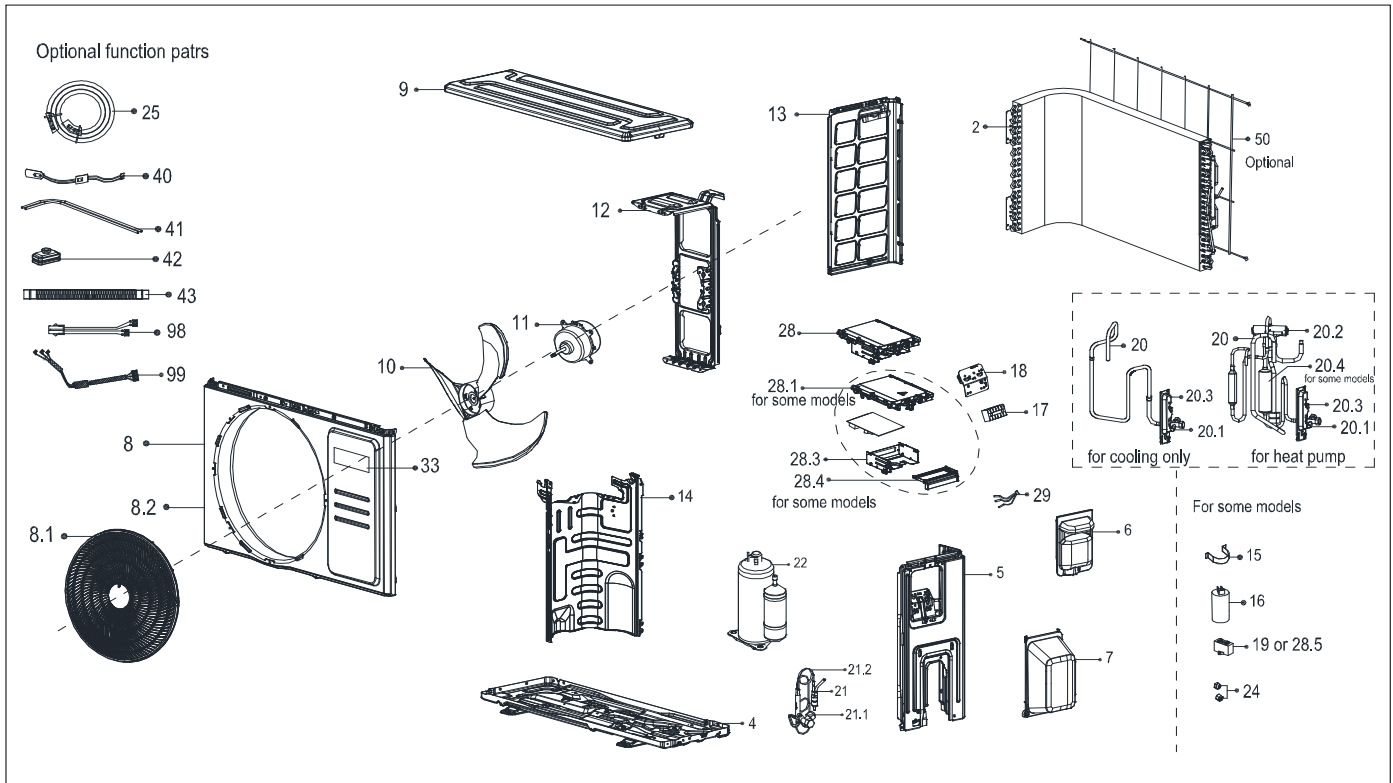

Exploded View

Model CT32-12CD(O) (181)

Service code: 181

ComfortStar®

EX_ID	Spare Parts Code	Part Name(EN)	Qty.	Price	Remarks
2	15822000010971	Condenser assembly	1.0		
4	12222000012131	Chassis assembly	1.0		
5	12222000012141	right side plate	1.0		
6	12122000031166	handle	1.0		
7	12122000007150	Water collector	1.0		
8	12222000012137	Front panel assembly	1.0		
8.1	12122000024226	Air outlet grille	1.0		
8.2	12222000012138	Front panel	1.0		
9	12222000014305	Top cover	1.0		

10	12100105000821	axial flow fan	1.0		
11	11002015016402	Motor	1.0		
12	12222000012390	Motor bracket	1.0		
13	12222000012207	Left supporter	1.0		
14	12222000012266	Partition board	1.0		
17	17400401000075	Terminal block	1.0		
18	12222000014285	supporter board	1.0		
20	15422000024057	4-ways valve or Gas valve assembly	1.0		
20.1	15500204000262	Gas valve	1.0		
20.3	12222000002571	Valve plate	1.0		
21	15422000024118	High pressure valve assembly	1.0		
21.1	15500208000046	High pressure valve	1.0		
21.2	15122000025475	Capillary	1.0		
22	11103020011803	compressor	1.0		
24	15500406000016	Copper nut	1.0		
24	15500406000012	Copper nut	1.0		
28	17222000041794	Electronic control box assembly	1.0		
28.1	12122000030601	Electrical installation plate	1.0		
28.3	12122000030602	Electronic installing box assembly	1.0		
29	11201011000688	combination sensor	1.0		
33	16000201001228	Outdoor unit trademark	1.0		
99	17401203012697	compressor connection cable	1.0		