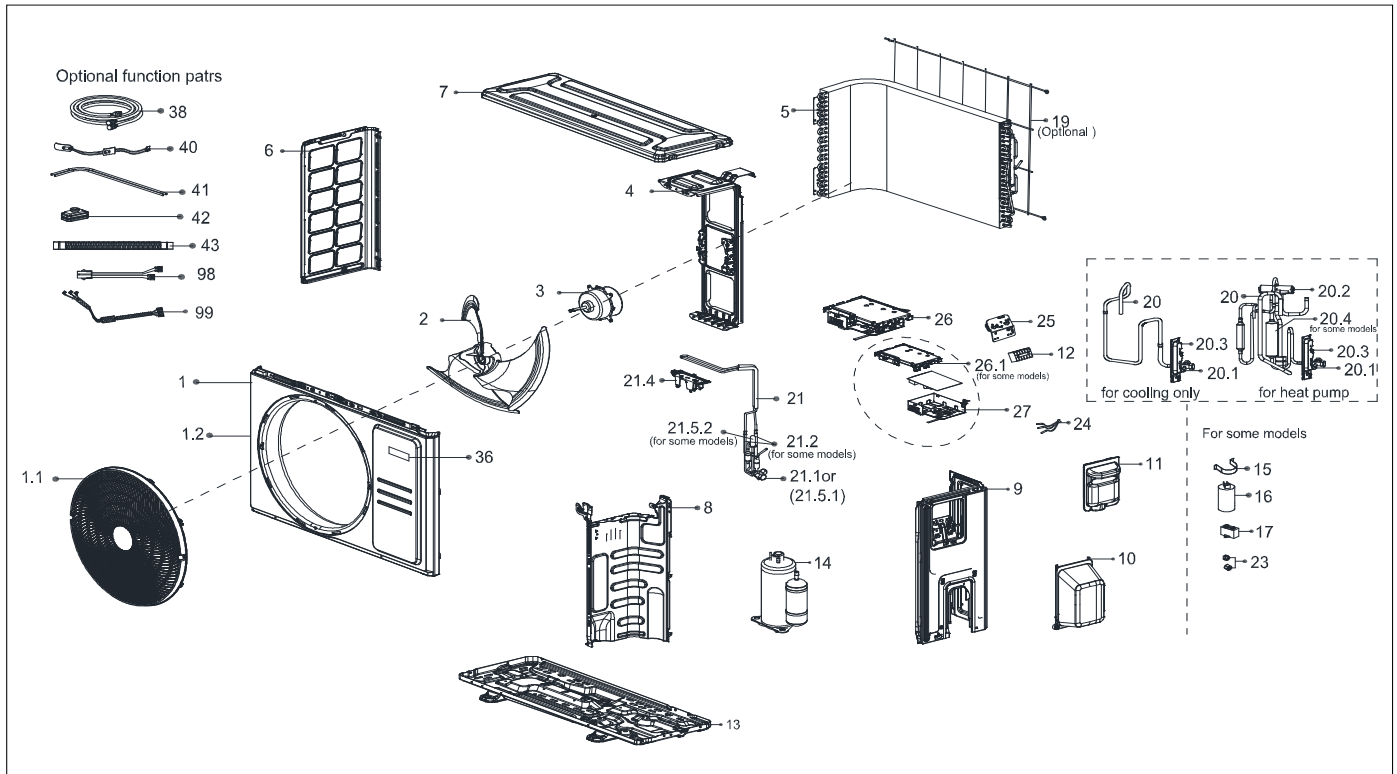

# Exploded View

**Model** CT32-18CD(O) (183)

**Service code:** 183

**ComfortStar®**

EX_ID	Spare Parts Code	Part Name(EN)	Qty.	Price	Remarks
1	12222000013304	Front panel assembly	1.0		
1.1	12122000026241	Air outlet grille	1.0		
1.2	12222000013305	Front panel	1.0		
2	12100105000961	axial flow fan	1.0		
3	11002015016402	Motor	1.0		
4	12222000013233	Motor bracket	1.0		
5	15822000010476	Condenser assembly	1.0		
6	12222000013238	Left supporter	1.0		
7	12222000013240	Top cover	1.0		

8	12222000013232	Partition board	1.0		
9	12222000013225	right side plate	1.0		
10	12122000007150	Water collector	1.0		
11	12122000031166	handle	1.0		
12	17400401000075	Terminal block	1.0		
13	12222000013228	Chassis assembly	1.0		
14	11103020005082	compressor	1.0		
20	15422000019372	4-ways valve or Gas valve assembly	1.0		
20.1	15500204000058	Gas valve	1.0		
20.3	12222200005738	Valve plate	1.0		
21	15422000024117	High pressure valve assembly	1.0		
21.1	15500208000028	High pressure valve	1.0		
21.4	12122000008879	U-Typed Support with Copper Pipe	1.0		
23	15500406000016	Copper nut	1.0		
23	15500406000012	Copper nut	1.0		
24	11201011000187	combination sensor	1.0		
25	12222000002259	Terminal board	1.0		
26	17222000040632	Electronic control box subassembly	1.0		
26.1	12122000008999	Electrical installation plate	1.0		
27	12222000003559	Electronic installing box	1.0		
36	16000201001228	Outdoor unit trademark	1.0		
99	17401203012697	compressor connection cable	1.0		