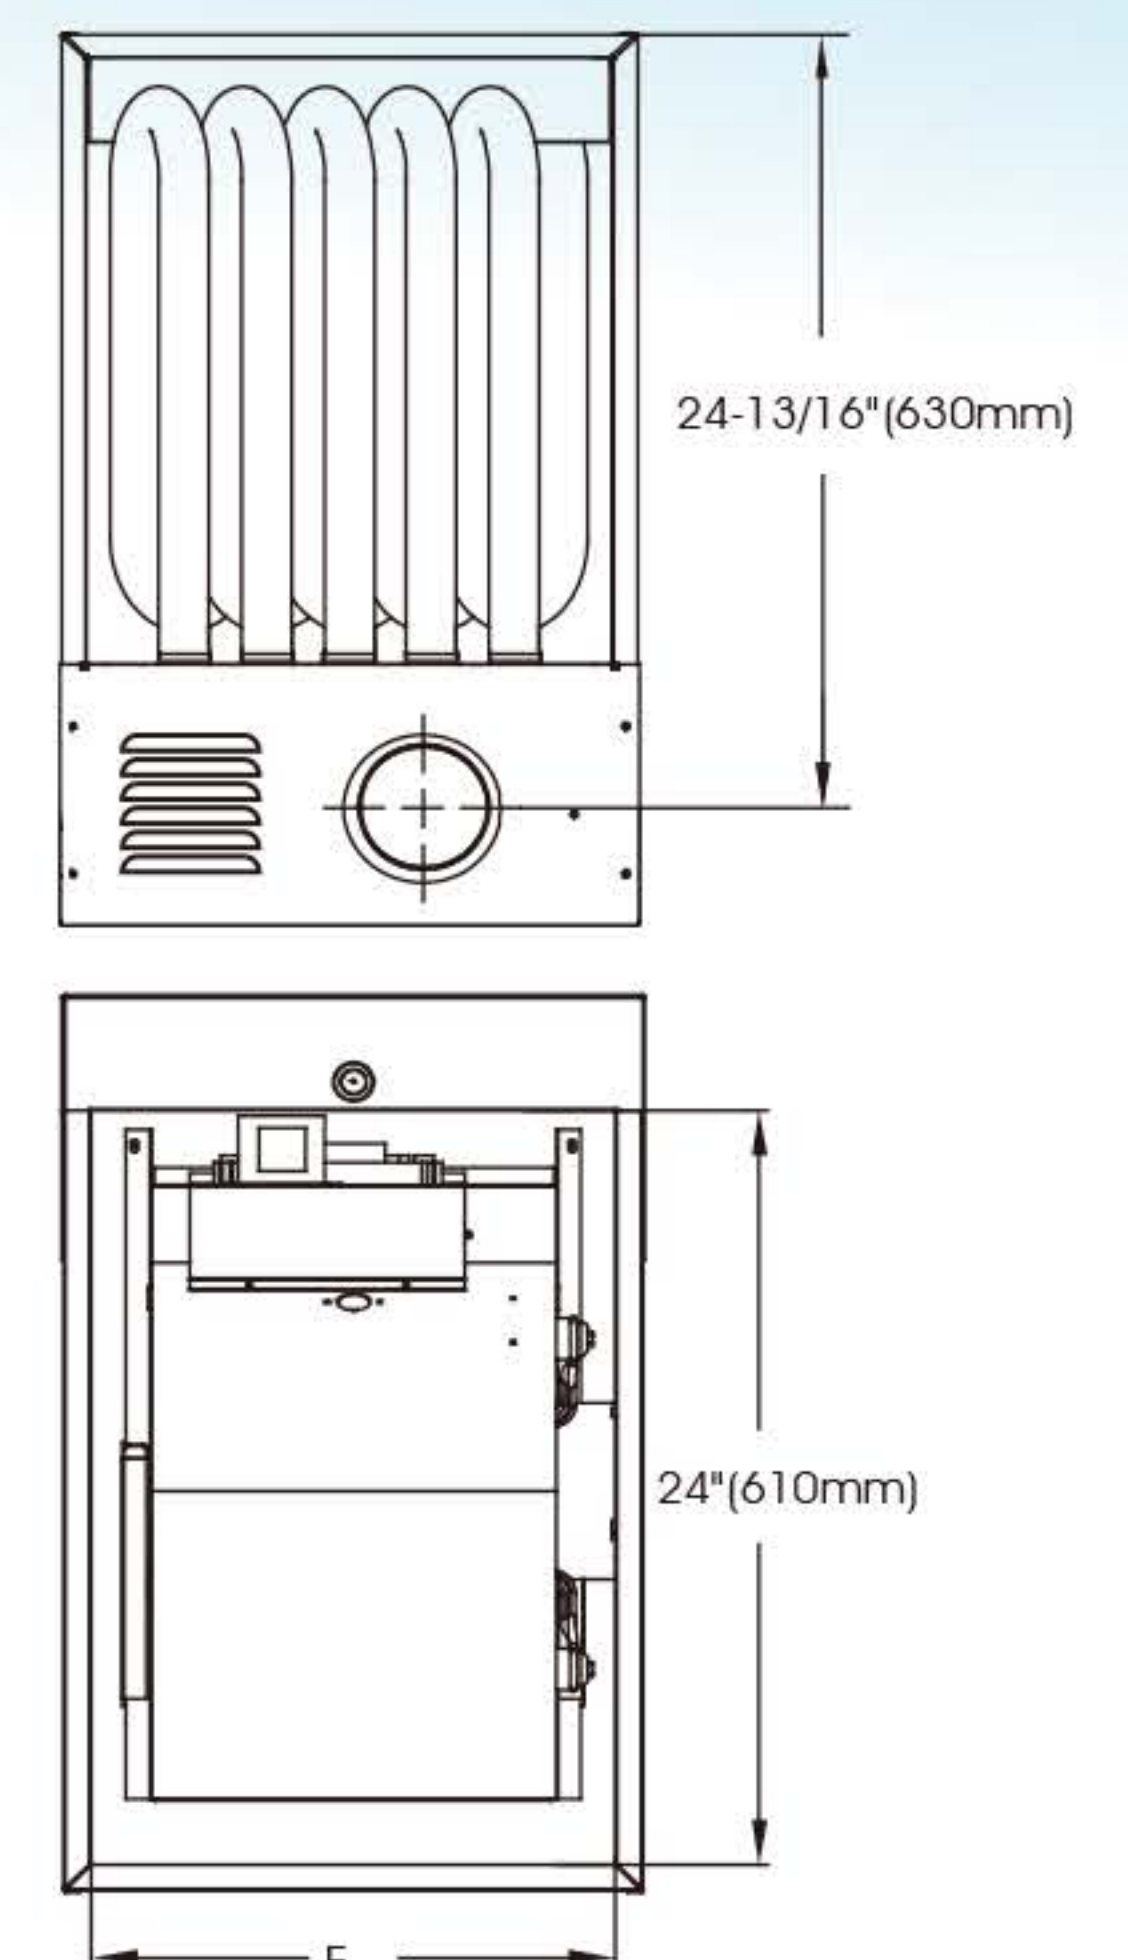

## DIMENSIONS:

FURNACE SIZE	A CABINET WIDTH IN	D SUPPLY AIR WIDTH IN	E RETURN AIR WIDTH IN	SHIP WT (lbs)
40A3A	14.5	13	15-57/32	119
60A3A	14.5	13	15-57/32	119
60B4A	17.5	16	15-27/32	126
80B4A	17.5	16	15-27/32	139
80C4A	21	19.5	19-13/32	146
100C5A	21	19.5	19-13/32	159
120D5A	24.5	23	22-27/32	170