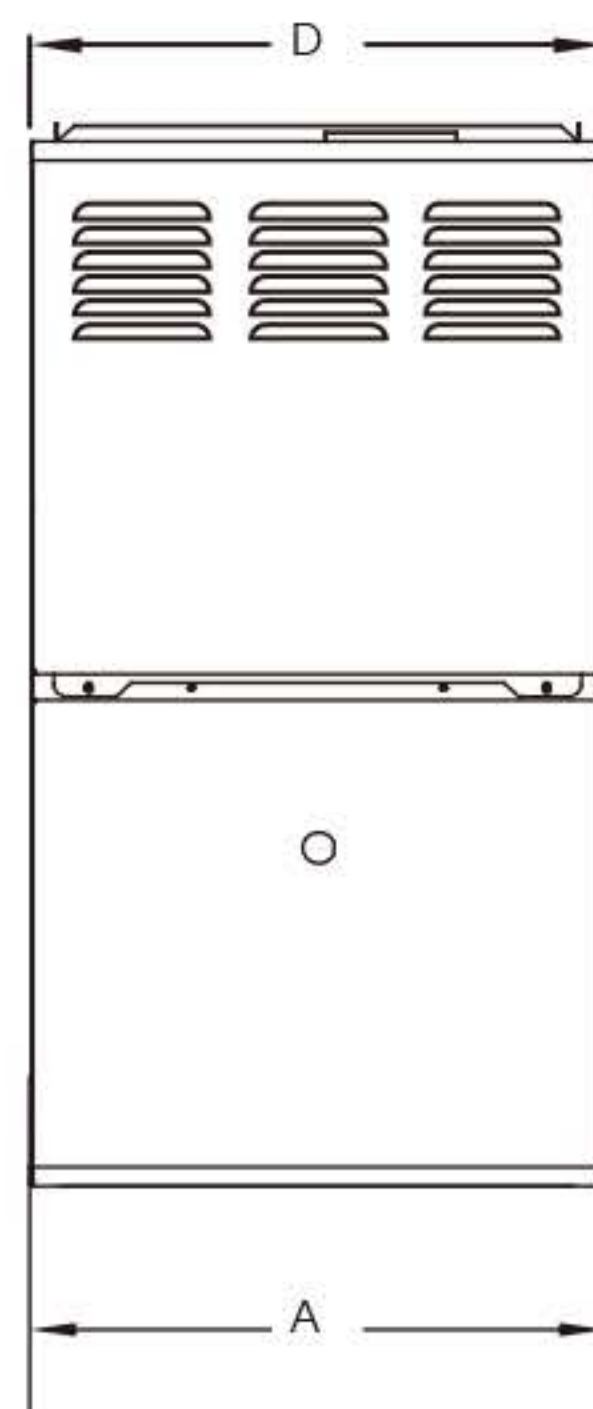

## DIMENSIONS:

FURNACE SIZE	A CABINET WIDTH IN	D SUPPLY AIR WIDTH IN	E RETURN AIR WIDTH IN	SHIP WT (lbs)
40A3A	14.5	13	15-57/32	119
60A3A	14.5	13	15-57/32	119
60B4A	17.5	16	15-27/32	126
80B4A	17.5	16	15-27/32	139
80C4A	21	19.5	19-13/32	146
100C5A	21	19.5	19-13/32	159
120D5A	24.5	23	22-27/32	170