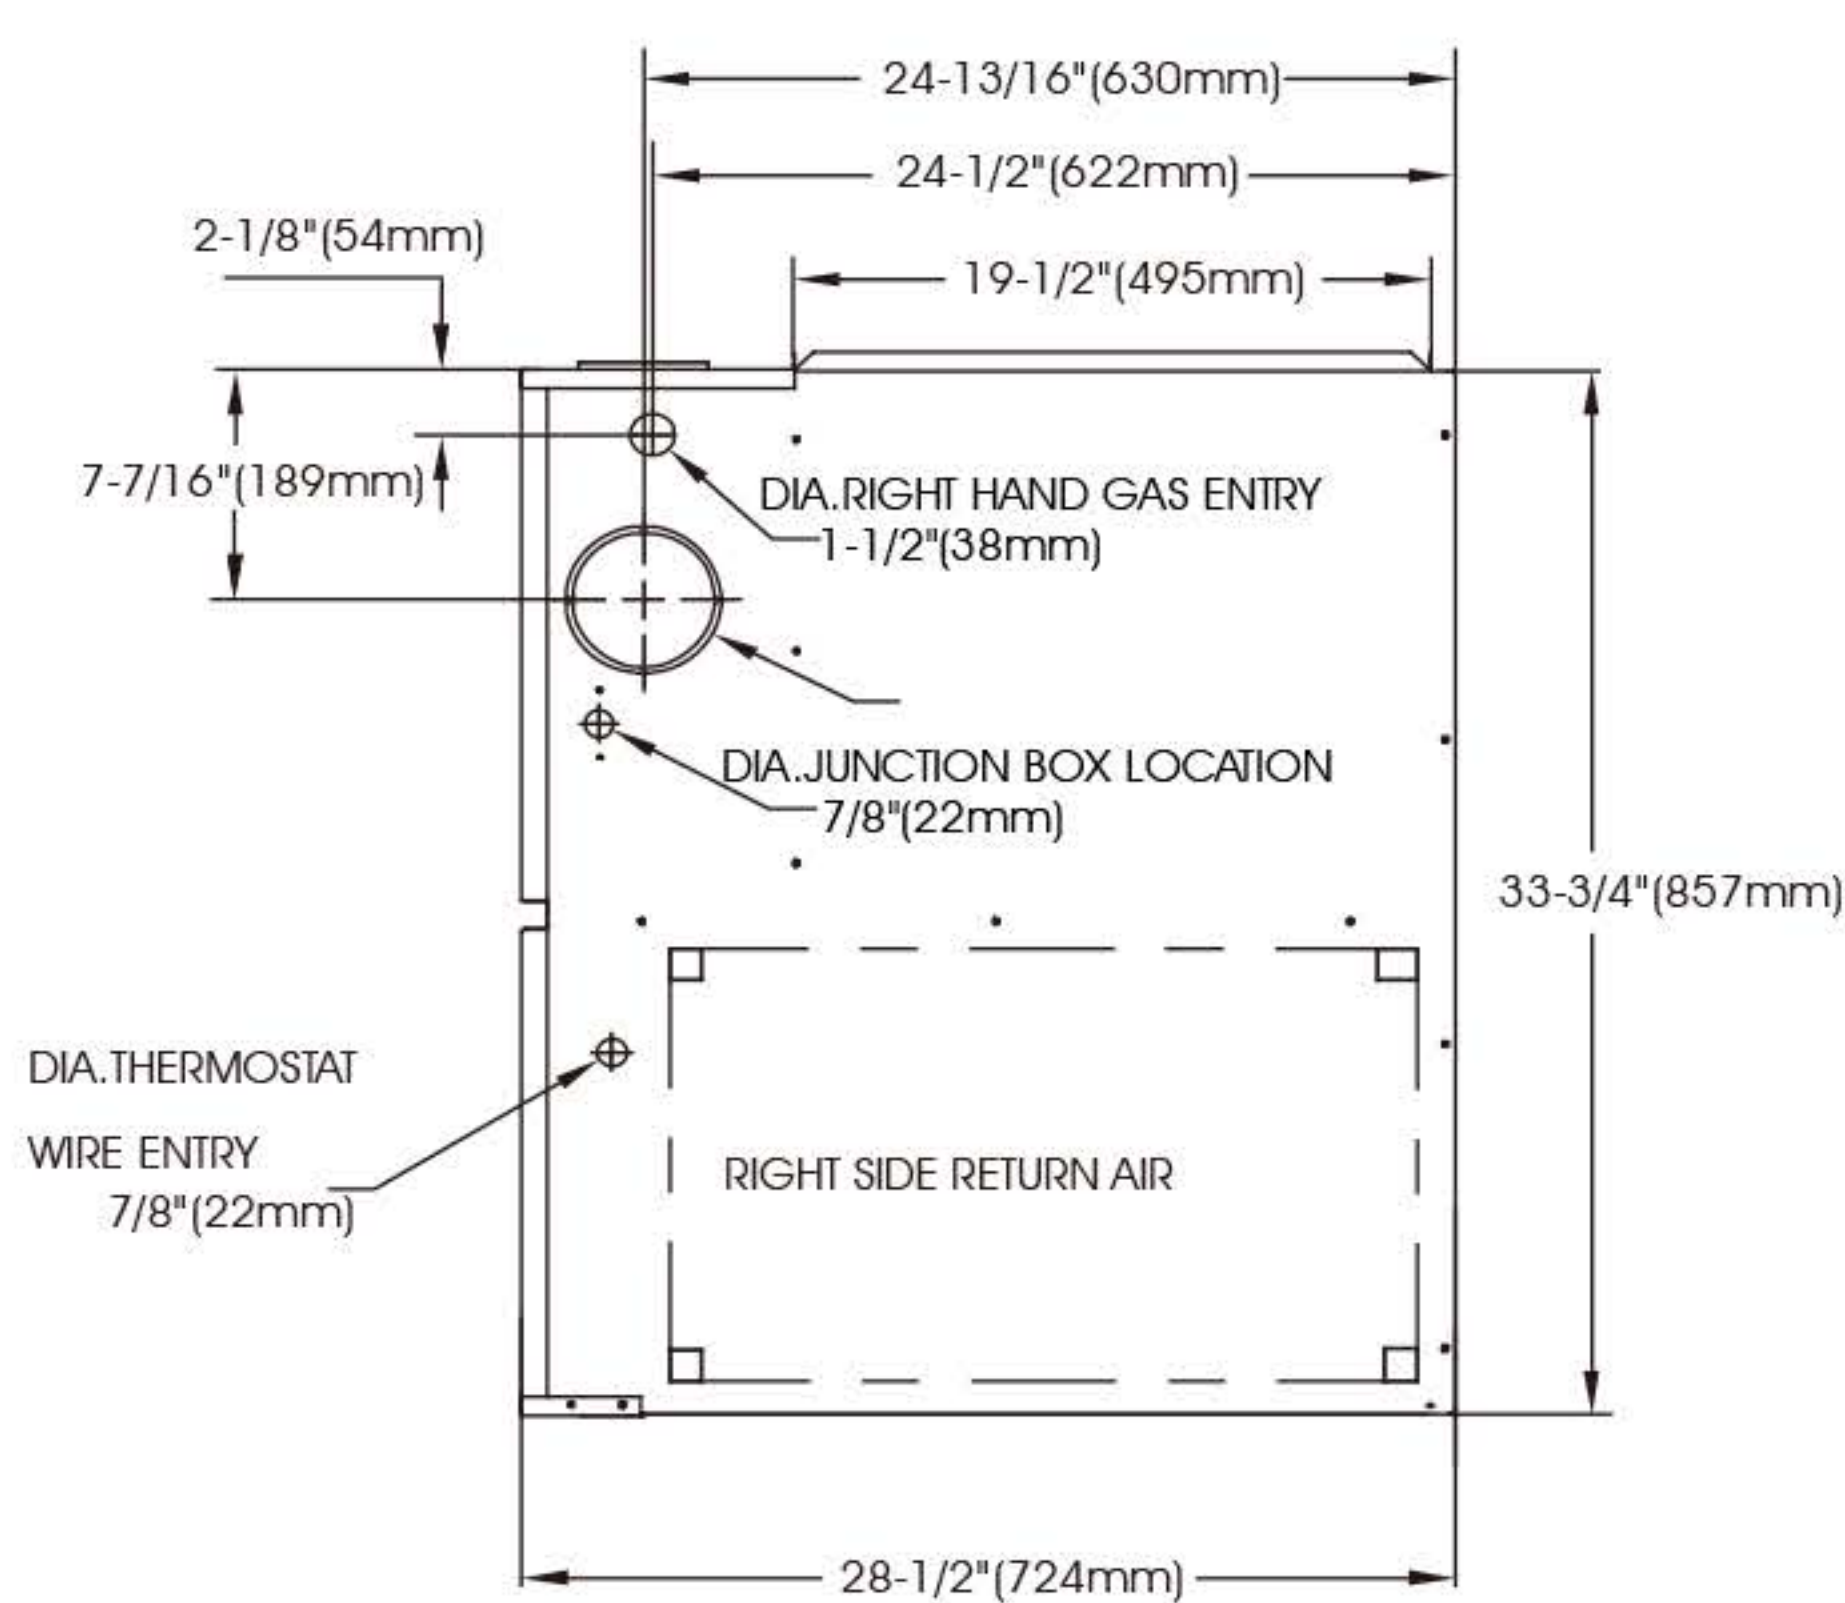

## DIMENSIONS:

FURNACE SIZE	A CABINET WIDTH IN	D SUPPLY AIR WIDTH IN	E RETURN AIR WIDTH IN	SHIP WT (lbs)
40A3A	14.5	13	15-57/32	119
60A3A	14.5	13	15-57/32	119
60B4A	17.5	16	15-27/32	126
80B4A	17.5	16	15-27/32	139
80C4A	21	19.5	19-13/32	146
100C5A	21	19.5	19-13/32	159
120D5A	24.5	23	22-27/32	170