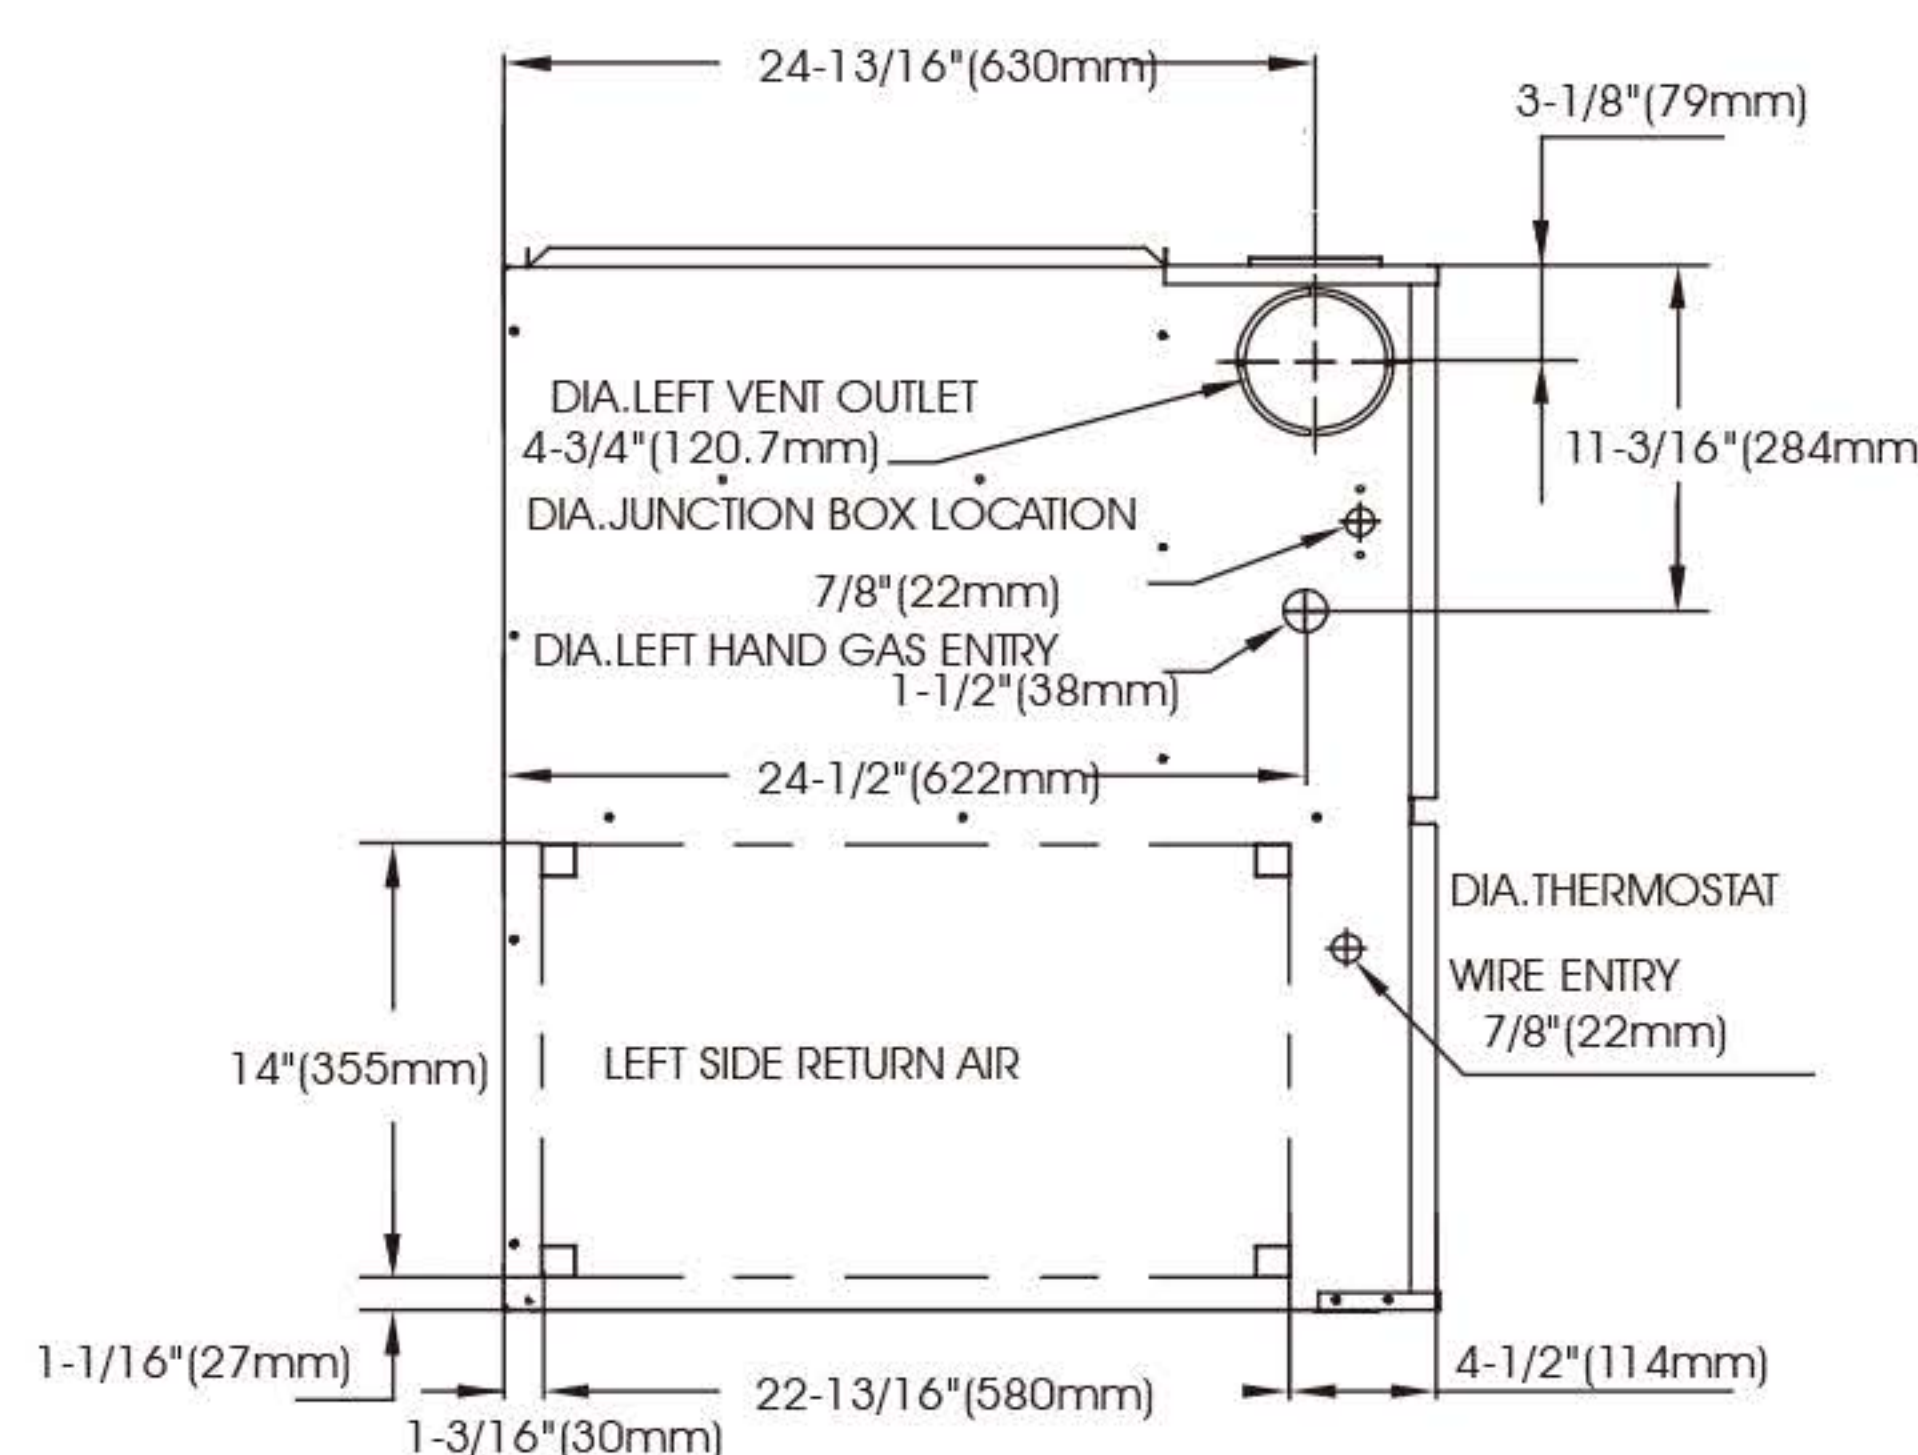

## DIMENSIONS:

FURNACE SIZE	A CABINET WIDTH IN	D SUPPLY AIR WIDTH IN	E RETURN AIR WIDTH IN	SHIP WT (lbs)
40A3A	14.5	13	15-57/32	119
60A3A	14.5	13	15-57/32	119
60B4A	17.5	16	15-27/32	126
80B4A	17.5	16	15-27/32	139
80C4A	21	19.5	19-13/32	146
100C5A	21	19.5	19-13/32	159
120D5A	24.5	23	22-27/32	170