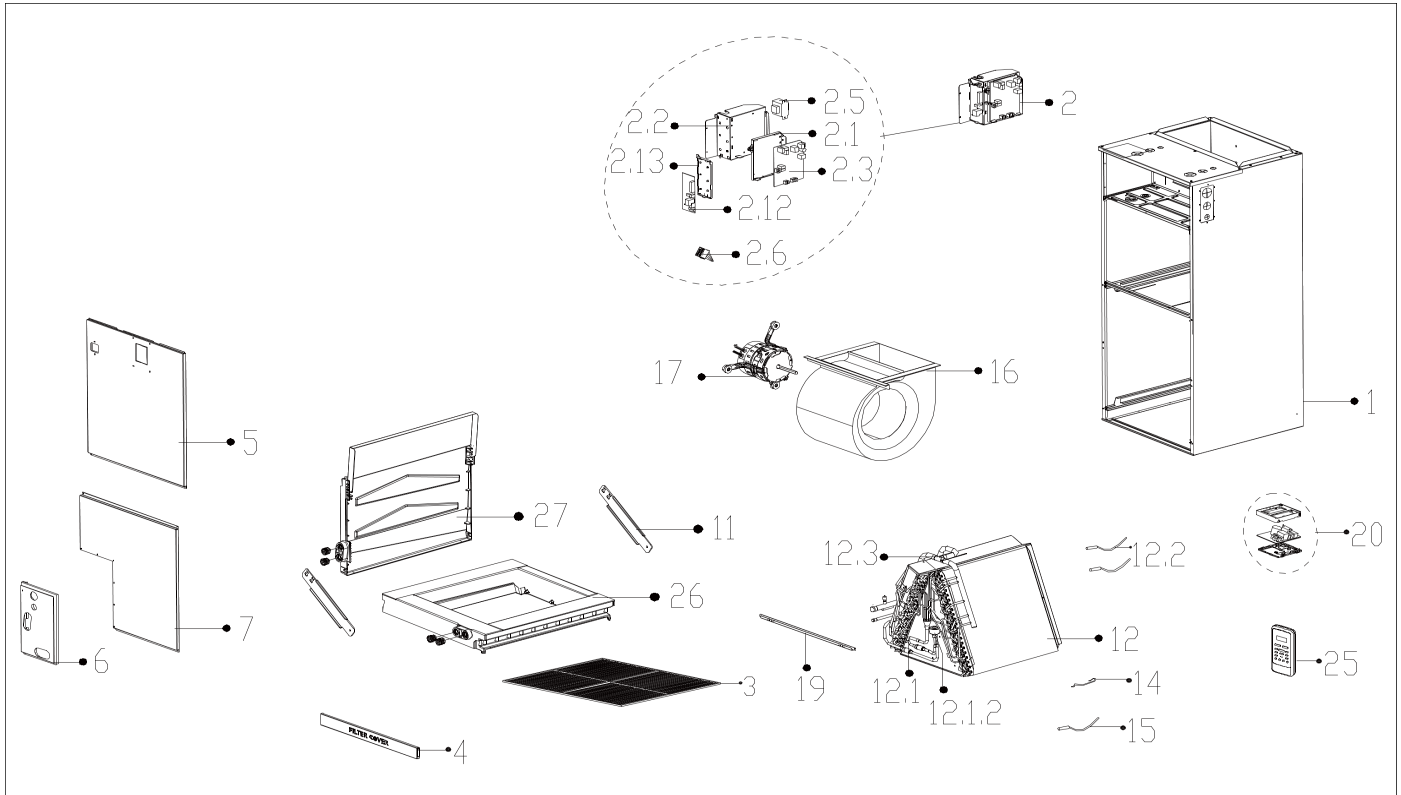

Exploded View

Model AHU24-SG2 (0RV)
Service code: 0RV

ComfortStar®

EX_ID	Spare Parts Code	Part Name(EN)	Qty.	Price	Remarks
1	12223100000662	Chassis assembly	1		
2	17223000007762	Duct electronic control box subassembly	1		JSN after*21723xxxx
2.1	12123000000920	Installation plate for main board	1		
2.2	12223100000876	E-part box Subassembly	1		CSN after*22A24xxxx
	12223100000631				JSN after*21723xxxx
2.3	17123000011300	Duct main control board subassembly	1		old part NO.17123000007977
2.5	11203103000087	Linear Transformer	1		
2.6	17400401000085	Wire joint	1		