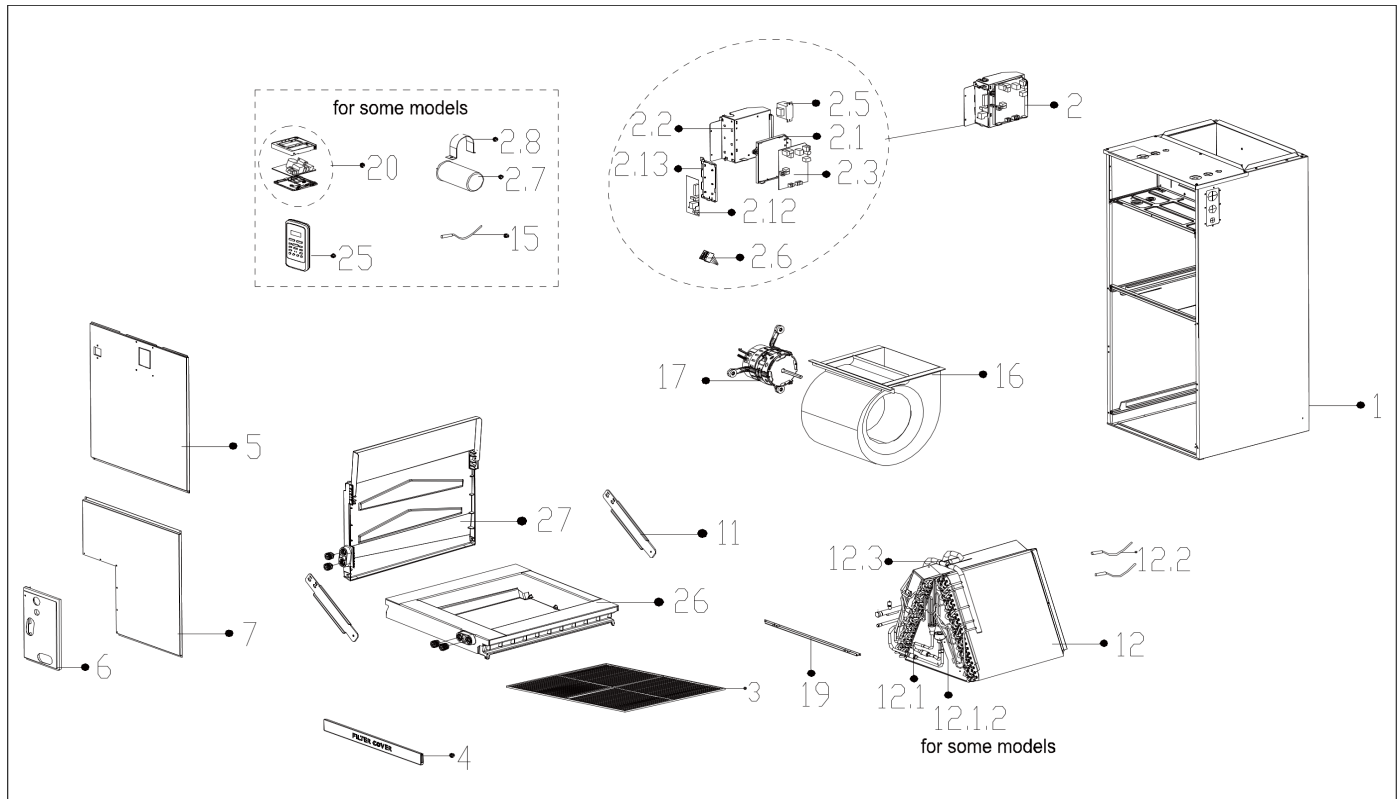

Exploded View

Model AHU36-SG2 (0RX)

ComfortStar®

Service code: 0RX

EX_ID	Spare Parts Code	Part Name(EN)	Qty.	Price	Remarks
1	12223100A00170	Chassis assembly	1		
2	17223000009544	Duct electronic control box subassembly	1		JSN after *23319xxxx
	17223000007763				JSN after *21723xxxx
2.1	12123000000920	Installation plate for main board	1		
2.2	12223100000876	E-part box Subassembly	1		JSN after *22A24xxxx
	12223100000631				JSN after *21723xxxx
2.3	17123000011324	Duct main control board subassembly	1		JSN after *23319xxxx
	old part NO.17123000010342				No.ECN240621-1
	17123000007980				JSN after *21723xxxx