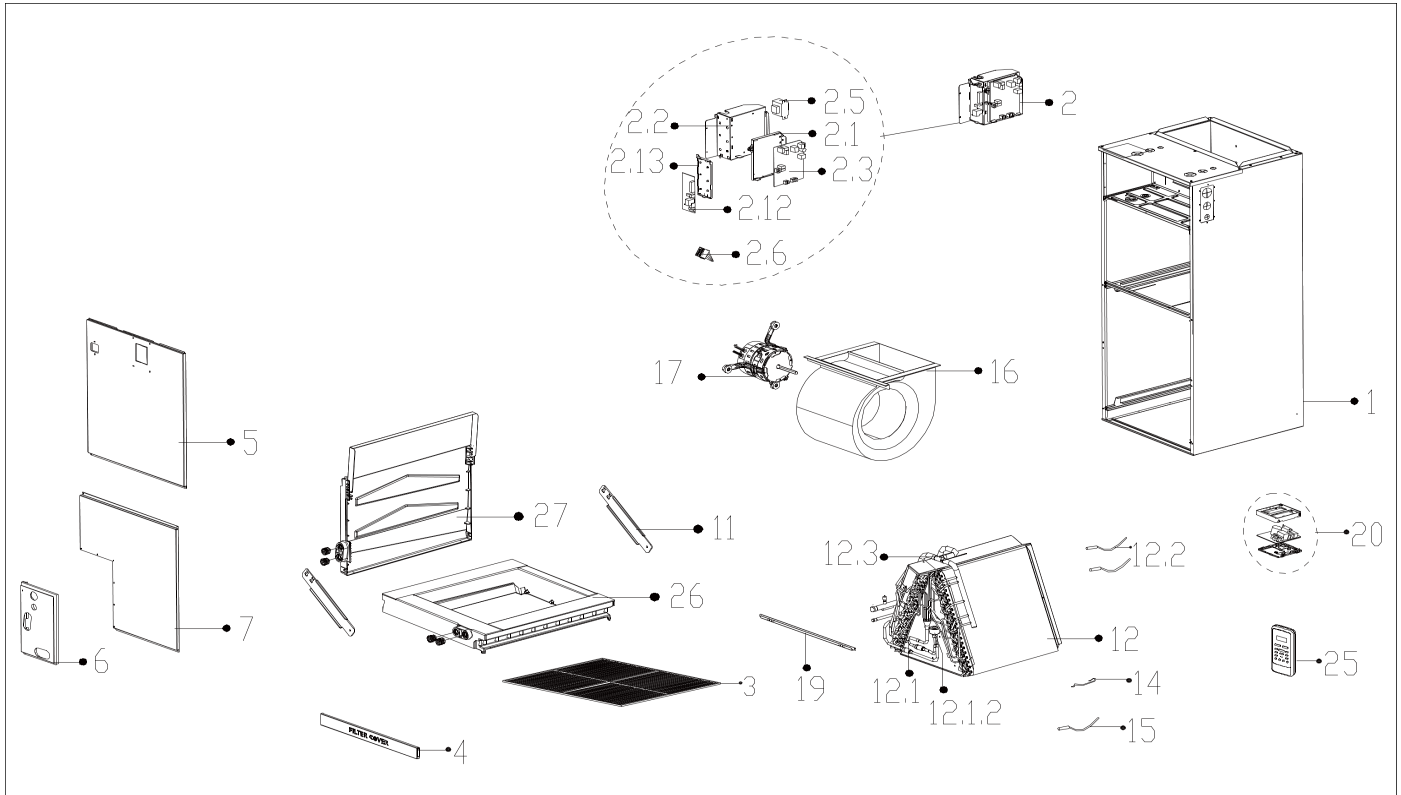

Exploded View

Model AHU48-SG2 (0RY)

Service code: 0RY

ComfortStar®

EX_ID	Spare Parts Code	Part Name(EN)	Qty.	Price	Remarks
1	12223100A00170	Chassis assembly	1		
2	17223000009544	Duct electronic control box subassembly	1		SN after*23104xxxx
	17223000007763				SN after*21723xxxx
2.1	12123000000920	Installation plate for main board	1		
2.2	12223100000876	E-part box Subassembly	1		SN after*22A24xxxx
	12223100000631				SN after*21723xxxx
2.3	17123000011324	Duct main control board subassembly	1		SN after*23104xxxx
		old part NO.17123000010342			<u>No.ECN240621-1</u>
	17123000007980				SN after*21723xxxx