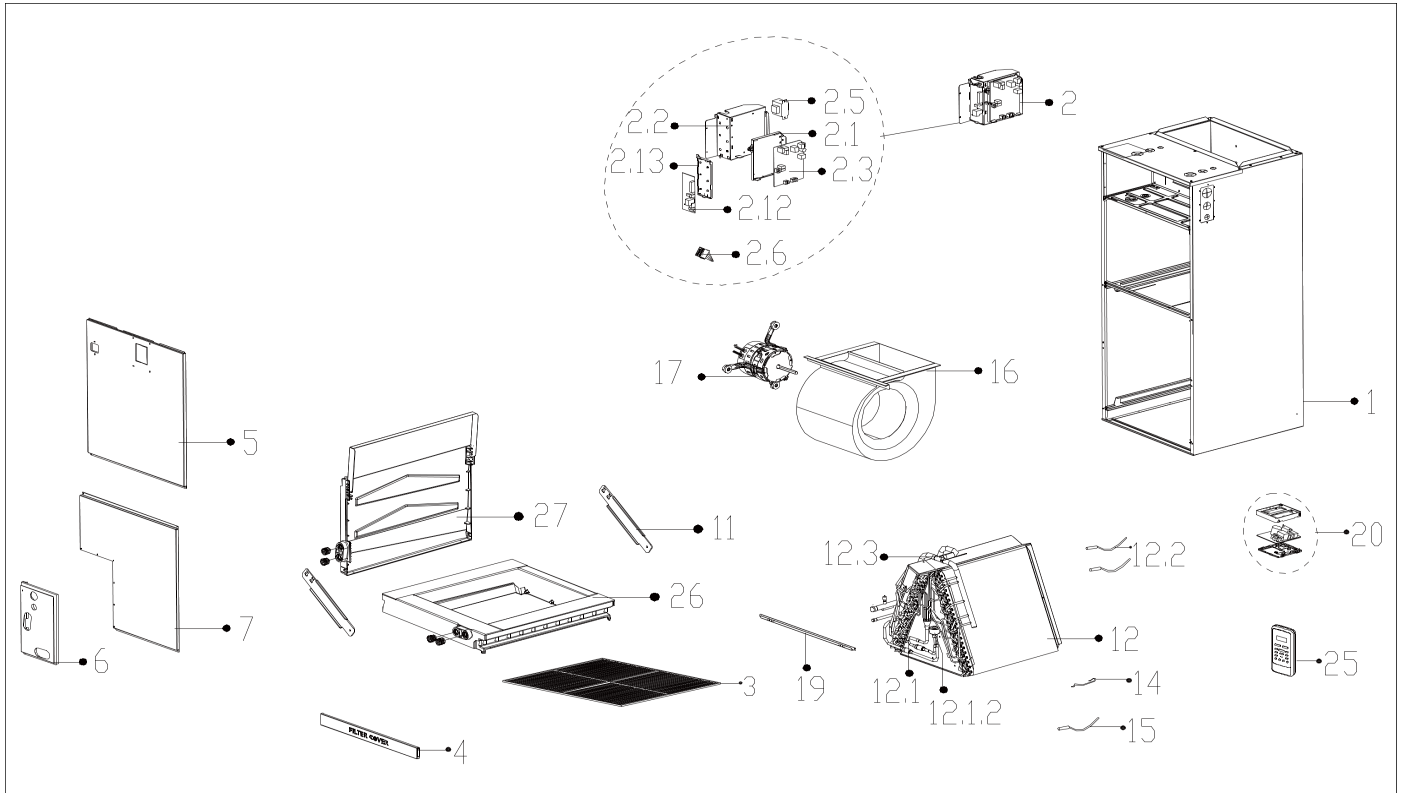

Exploded View

Model AHU60-SG2 (0RZ)
Service code: 0RZ

ComfortStar®

EX_ID	Spare Parts Code	Part Name(EN)	Qty.	Price	Remarks
1	12223100A00174	Chassis assembly	1		
2	17223000009544	Duct electronic control box subassembly	1		JSN after *23319xxxx
	17223000007763				JSN after *21723xxxx
2.1	12123000000920	Installation plate for main board	1		
2.2	12223100000876	E-part box Subassembly	1		CSN after *22A24xxxx
	12223100000631				CSN after *22418xxxx
2.3	17123000011324	Duct main control board subassembly	1		JSN after *23319xxxx
		old part NO.17123000010342			No.ECN240621-1
	17123000007980				JSN after *21723xxxx