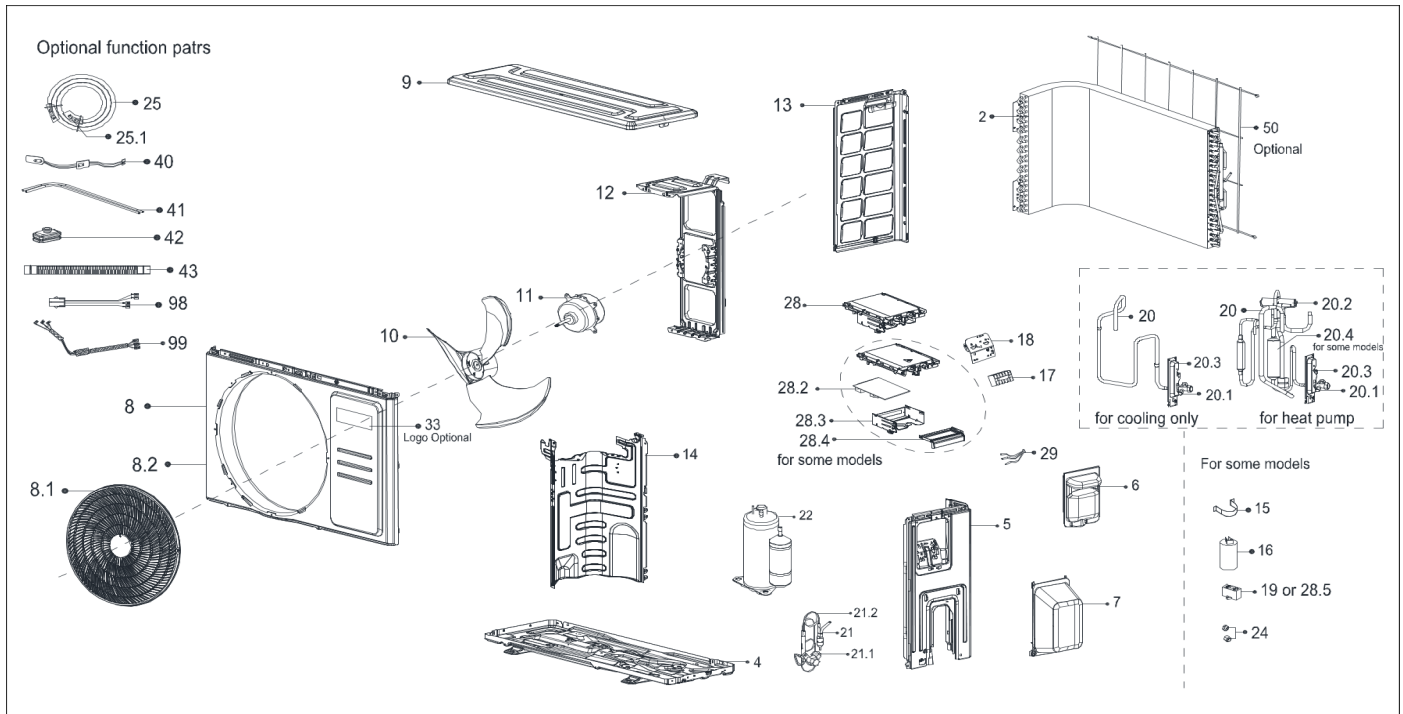

Exploded View

Model CFU12CA(O)

ComfortStar®

EX_ID	Spare Parts Code	Part Name(EN)	Qty.	Price	Remarks
2	15822000A17007	Condenser Assembly	1.00		
4	12222000012131	Chassis Assembly	1.00		
5	12222000012141	Right Clapboard Assembly	1.00		
6	12122000031166	Big Handle Assembly	1.00		
7	12122000007150	Water Collector	1.00		
8	12222000012137	Front Panel Assembly	1.00		
8.1	12122000024226	Air-Out Mesh Enclosure	1.00		
8.2	12222000012138	Front panel	1.00		
9	12222000014305	Top Cover Assembly	1.00		
10	12100105000821	Axial Flow Fan	1.00		

11	11002015016402	Brushless DC Motor	1.00		
12	12222000012390	Motor Bracket	1.00		
13	12222000012135	Left Side Panel	1.00		
14	12222000013428	Partition Board Assembly	1.00		
17	17400401000075	Terminal	1.00		
18	12222000014285	Terminal board	1.00		
20	15422000024203	Gas valve assembly	1.00		
20.1	15500204000021	Gas Valve	1.00		
20.3	12222200005738	Valve Plate	1.00		
21	15422000024079	Liquid valve Assembly	1.00		
21.1	15500208000046	Liquid Valve	1.00		
21.2	15122000024863	Capillary	1.00		
22	11103020011803	DC Inverter Rotary Compressor	1.00		
25	15111600A00008	Connecting Pipe Assembly	1.00		
28	17222000043036	Electronic control box subassembly	1.00		
28.1	12122000030601	Cover of electronic control box	1.00		
28.3	12122000030602	Electronic installing box subassembly	1.00		
29	11201011000688	Combination Sensor	1.00		
33	16022000C95520	Trademark	1.00		
43	12100509000059	Drain Hose	1.00		
50	12222000012385	Rear net	1.00		
99	17401203012697	Compressor Wires Subassembly	1.00		