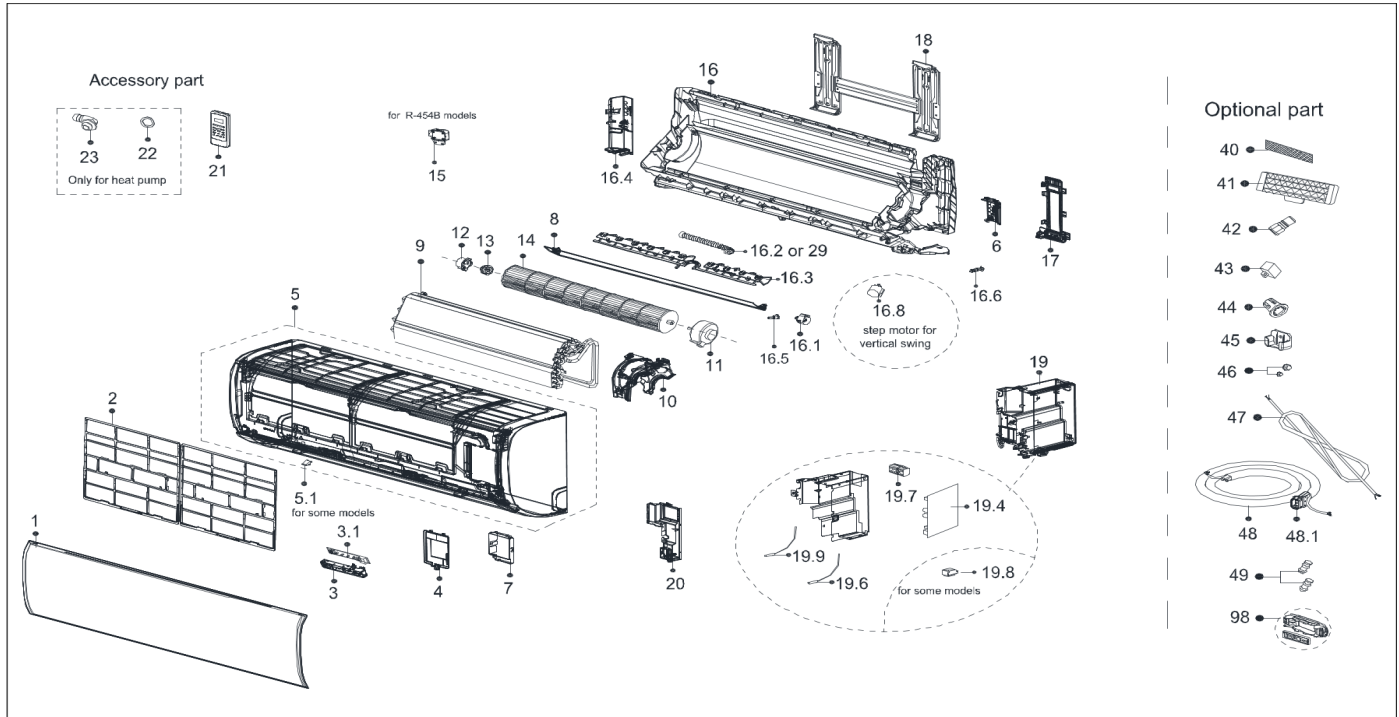

Exploded View

Model CFU12CD(I)

ComfortStar®

EX_ID	Spare Parts Code	Part Name(EN)	Qty.	Price	Remarks
1	12122000A88533	Panel assembly	1.00		
2	12122000015224	Filter	2.00		
3	17222000A18768	Display Box Subassembly	1.00		
3.1	17122000041912	Display board subassembly	1.00		
4	12122000013131	Cover Plate	1.00		
5	12122000034723	Panel Frame Assembly	1.00		
5.1	12122000013139	Screw Cap	2.00		
6	12122000013140	Front Cover of Chassis(Right)	1.00		
7	12122000013141	Cover of Electrical Equipment Subassembly	1.00		
8	12122000013168	Louver Subassembly	1.00		

9	15822000015088	Evaporator assembly	1.00		
10	12122000013129	Motor Cover	1.00		
11	11002012001871	Single Phase Asynchronous Motor	1.00		
12	12122000000350	Bearing Sleeve	1.00		
13	12622000000131	Bearing Block Assembly	1.00		
14	12100102000044	Cross Flow Fan	1.00		
16	12122000013163	Chassis Assembly	1.00		
16.1	11002010000143	Stepper Motor	1.00		
16.2	12100501000032	Drain Hose	1.00		
16.3	12122000013167	Horizontal Louver	1.00		
16.4	12122000013123	Front Cover of Chassis(Left)	1.00		
16.5	12122000000344	Electricity Preventing Axis	1.00		
16.6	12622000000030	Drainage plug	1.00		
17	12122000013136	pipe clamp board	1.00		
18	12222000005844	Installation Plate	1.00		
19	17222000043035	Electronic control box subassembly (Mid-and low-end)	1.00		
19.4	17122000062540	Main control board subassembly	1.00		
19.6	11201007003447	Pipe Temperature Sensor	1.00		
19.7	17400401000094	Terminal	1.00		
19.9	11201007003424	Room Temperature Sensor	1.00		
20	12122000013132	Electrical Control Box Cover Subassembly	1.00		
21	17317000A65321	Remote controller	1.00		
40	12100204000685	Cold Catalyst Air Filter	1.00		
45	12122000029201	Bracket of Remote Controller	1.00		
47	17401203A00145	Indoor and Outdoor Junction Cable	1.00		