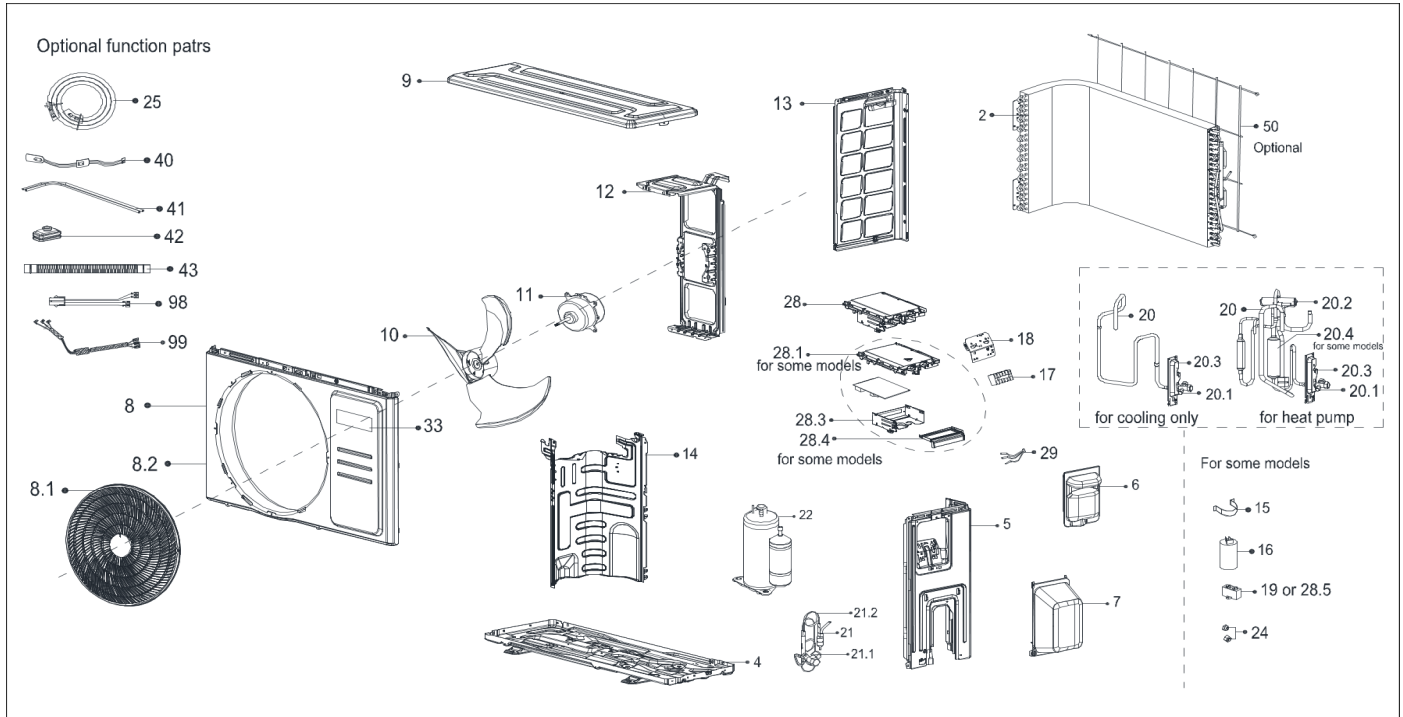

Exploded View

Model CFU12CD(O)

ComfortStar®

EX_ID	Spare Parts Code	Part Name(EN)	Qty.	Price	Remarks
2	15822000A17007	Condenser Assembly	1.00		
4	12222000012131	Chassis Assembly	1.00		
5	12222000012141	Right Clapboard Assembly	1.00		
6	12122000031166	Big Handle Assembly	1.00		
7	12122000007150	Water Collector	1.00		
8	12222000012137	Front Panel Assembly	1.00		
8.1	12122000024226	Air-Out Mesh Enclosure	1.00		
8.2	12222000012138	Front panel	1.00		
9	12222000014305	Top Cover Assembly	1.00		
10	12100105000821	Axial Flow Fan	1.00		

11	11002015016402	Brushless DC Motor	1.00		
12	12222000012390	Motor Bracket	1.00		
13	12222000012135	Left Side Panel	1.00		
14	12222000012266	Partition Plate	1.00		
17	17400401000075	Terminal	1.00		
18	12222000014285	Terminal board	1.00		
20	15422000024203	Gas valve assembly	1.00		
20.1	15500204000021	Gas Valve	1.00		
20.3	12222200005738	Valve Plate	1.00		
21	15422000024079	Liquid valve Assembly	1.00		
21.1	15500208000046	Liquid Valve	1.00		
21.2	15122000024863	Capillary	1.00		
22	11103020011803	DC Inverter Rotary Compressor	1.00		
25	15111600A00008	Connecting Pipe Assembly	1.00		
28	17222000043034	Electronic control box subassembly	1.00		
28.1	12122000030601	Cover of electronic control box	1.00		
28.3	12122000030602	Electronic installing box subassembly	1.00		
29	11201011000688	Combination Sensor	1.00		
33	16022000C95520	Trademark	1.00		
43	12100509000059	Drain Hose	1.00		
50	12222000012385	Rear net	1.00		
99	17401203012697	Compressor Wires Subassembly	1.00		