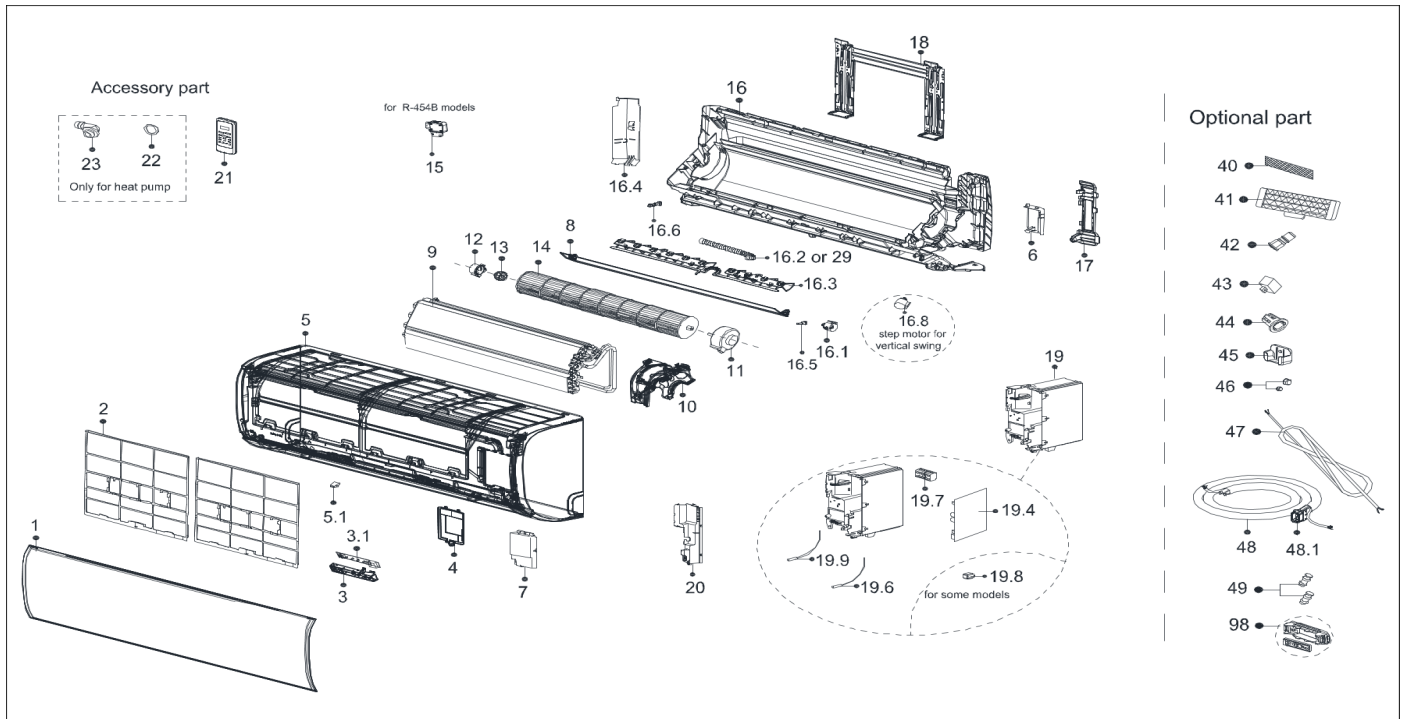

Exploded View

Model

CFU18CD(I)

ComfortStar®

EX_ID	Spare Parts Code	Part Name(EN)	Qty.	Price	Remarks
1	12122000A88532	Panel assembly	1.00		
2	12100204001559	Filter	2.00		
3	17222000A18768	Display Box Subassembly	1.00		
3.1	17122000041912	Display board subassembly	1.00		
4	12122000013131	Cover Plate	1.00		
5	12122000013179	Panel Frame Assembly	1.00		
5.1	12122000013139	Screw Cap	2.00		
6	12122000013175	Front Cover of Chassis(Right)	1.00		
7	12122000013141	Cover of Electrical Equipment Subassembly	1.00		
8	12122000013187	Louver	1.00		

9	15822000008573	Evaporator assembly	1.00		
10	12122000013176	Motor Cover	1.00		
11	11002015017672	Brushless DC Motor	1.00		
12	12122000000350	Bearing Sleeve	1.00		
13	12622000000131	Bearing Block Assembly	1.00		
14	12100102000131	Cross Flow Fan	1.00		
16	12122000013181	Chassis Assembly	1.00		
16.1	11002010000143	Stepper Motor	1.00		
16.2	12100501000032	Drain Hose	1.00		
16.3	12122000013183	Horizontal louver	1.00		
16.4	12122000013186	Front Cover of Chassis(Left)	1.00		
16.5	12122000000344	Electricity Preventing Axis	1.00		
16.6	12622000000030	Drainage plug	1.00		
17	12122000013178	Pipe Clamp Board	1.00		
18	12222000005866	Installation Plate	1.00		
19	17222000043032	Electronic control box subassembly (Mid-and low-end)	1.00		
19.4	17122000062533	Main control board subassembly	1.00		
19.6	11201007003445	Pipe Temperature Sensor	1.00		
19.7	17400401000094	Terminal	1.00		
19.9	11201007003424	Room Temperature Sensor	1.00		
20	12122000013132	Electrical Control Box Cover Subassembly	1.00		
21	17317000A65321	Remote controller	1.00		
40	12100204000685	Cold Catalyst Air Filter	1.00		
45	12122000029201	Bracket of Remote Controller	1.00		
47	17401203A00145	Indoor and Outdoor Junction Cable	1.00		