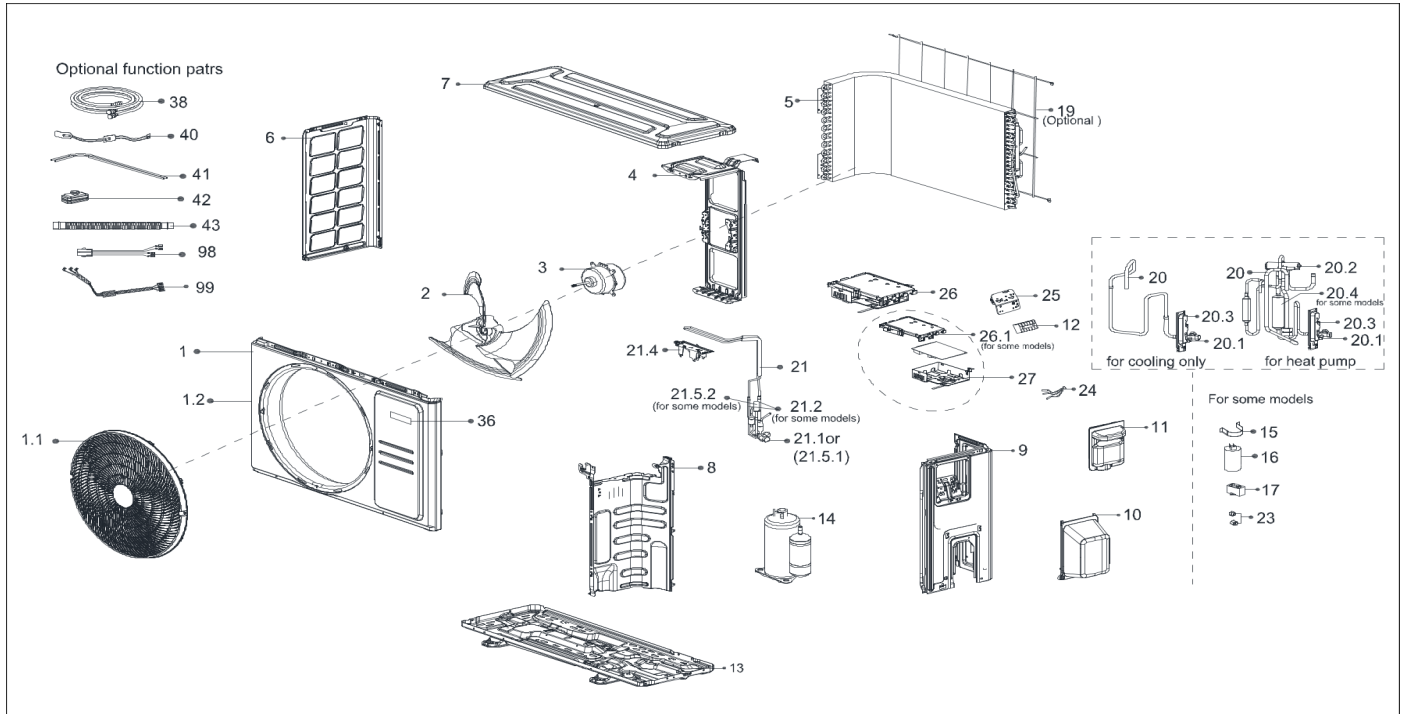

Exploded View

Model CFU18CD(O)

ComfortStar®

EX_ID	Spare Parts Code	Part Name(EN)	Qty.	Price	Remarks
1	12222000013304	Front panel assembly	1.00		
1.1	12122000026241	Air-Out Mesh Enclosure	1.00		
1.2	12222000013305	Front panel	1.00		
2	12100105000961	Axial Flow Fan	1.00		
3	11002015016402	Brushless DC Motor	1.00		
4	12222000013233	Motor Bracket	1.00		
5	15822000A17720	Condenser Assembly	1.00		
6	12222000013238	Left Side Panel	1.00		
7	12222000013240	Top Cover Assembly	1.00		
8	12222000013232	Partition Plate	1.00		

9	12222000013225	Right Clapboard Assembly	1.00		
10	12122000007150	Water Collector	1.00		
11	12122000031166	Big Handle Assembly	1.00		
12	17400401000075	Terminal	1.00		
13	12222000013228	Chassis Assembly	1.00		
14	11103020011803	DC Inverter Rotary Compressor	1.00		
19	12222000015606	Rear net	1.00		
20	15422000025457	Gas valve assembly	1.00		
20.1	15500204000262	Gas valve	1.00		
20.3	12222200005738	Valve Plate	1.00		
21	15422000025456	Liquid valve assembly	1.00		
21.1	15500208000028	High Pressure Valve	1.00		
21.4	15122000033944	Refrigerant cooling pipe assembly	1.00		
24	11201011000187	Combination Sensor	1.00		
25	12222000002259	Terminal Board	1.00		
26	17222000043031	Electronic Control Box Subassembly	1.00		
26.1	12122000034502	Cover of electronic control box	1.00		
27	12222000018885	Electronic Installing Box	1.00		
36	16022000C95520	Trademark	1.00		
38	15111600A00020	Connecting Pipe Assembly	1.00		
43	12100509000059	Drain Hose	1.00		
99	17401203012697	Compressor Wires Subassembly	1.00		