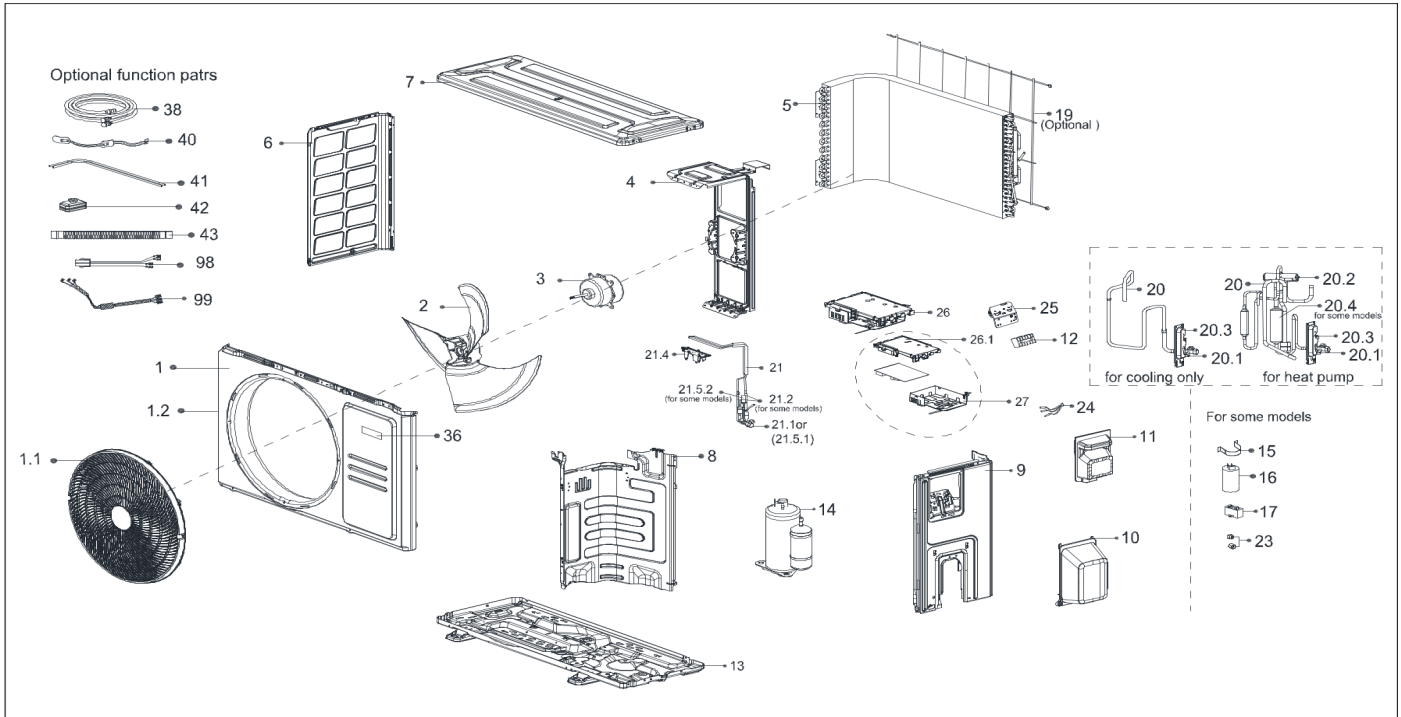

Exploded View

Model CFU24CD(O)

ComfortStar®

EX_ID	Spare Parts Code	Part Name(EN)	Qty.	Price	Remarks
1	12222000013385	Front panel assembly	1.00		
1.1	12122000026241	Air-Out Mesh Enclosure	1.00		
1.2	12222000013386	Front panel	1.00		
2	12100105000881	Axial Flow Fan	1.00		
3	11002015016238	Brushless DC Motor	1.00		
4	12222000013200	Motor Bracket	1.00		
5	15822000014030	Condenser assembly	1.00		
6	12222000013197	Left Side Panel	1.00		
7	12222000013193	Top Cover Assembly	1.00		
8	12222000013208	Partition Plate	1.00		

9	12222000013190	Right Clapboard Assembly	1.00		
10	12122000007150	Water Collector	1.00		
11	12122000031166	Big Handle Assembly	1.00		
12	17400401000075	Terminal	1.00		
13	12222000013204	Chassis Assembly	1.00		
14	11103020003919	DC Inverter Rotary Compressor	1.00		
19	12222000013667	Rear net	1.00		
20	15422000018053	Gas valve assembly	1.00		
20.1	15500204000502	Gas Valve	1.00		
20.3	12222200005738	Valve Plate	1.00		
21	15422000025516	Liquid Valve Assembly	1.00		
21.1	15500208000286	Liquid Valve	1.00		
21.4	12122000034775	U-Typed Support with Copper Pipe	1.00		
24	11201011000187	Combination Sensor	1.00		
25	12222000002259	Terminal Board	1.00		
26	17222000043116	Electronic Control Box Subassembly	1.00		
26.1	12122000032542	Cover of electronic control box	1.00		
27	12222000019045	Electronic Installing Box	1.00		
36	16022000C34257	Trademark	1.00		
38	15111600A00018	Connecting Pipe Assembly	1.00		
43	12100509000059	Drain Hose	1.00		
99	17401203012697	Compressor Wires Subassembly	1.00		