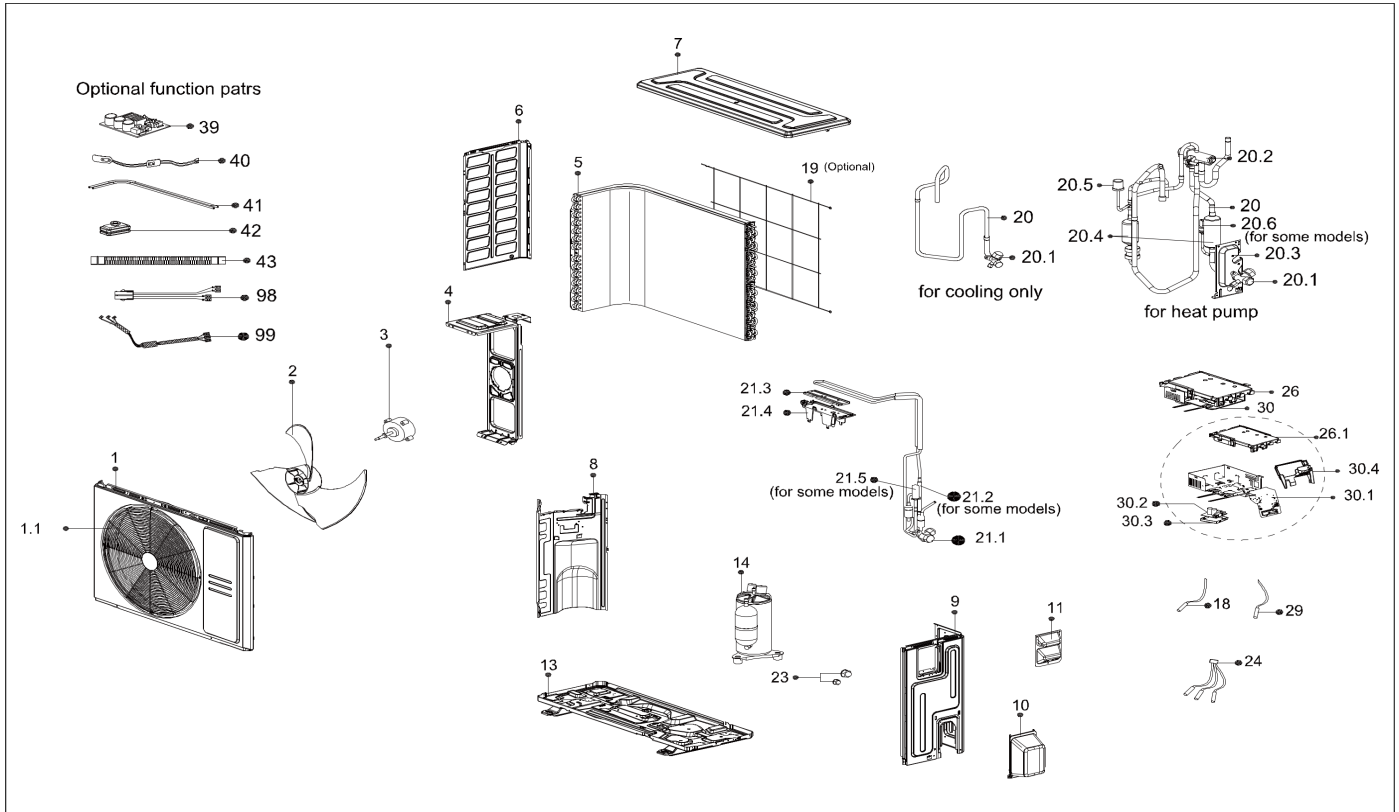

Exploded View

Model CPR24CD(O) (OS1)

Service code: OS1

ComfortStar®

EX_ID	Spare Parts Code	Part Name(EN)	Qty.	Price	Remarks
1	12222000A06282	Front panel assembly	1		
1.1	12222000A06283	Front panel	1		
2	12100105000841	Axial flow fan	1		
3	11002015000366	Brushless DC Motor	1		
4	12222000012371	Supporter of fan motor	1		
5	15822000009796	Condenser assembly	1		
6	12222000013472	Left supporter	1		
7	12222000013465	Top cover assembly	1		
8	12222000013245	Partition board assembly	1		

9	12222000013466	Right clapboard assembly	1		
10	12122000007150	Water collector	1		
11	12222000010966	Big handle assembly	1		
13	12222000014054	Chassis assembly	1		
14	11103020004360	DC Inverter Rotary Compressor	1		
18	11201007000124	Pipe Temperature Sensor	1		
19	12222000013085	Rear net	1		
20	15422000021635	4-way valve assembly	1		JSN after*22211xxxxx
	15422000020459				JSN after*21723xxxxx
20.1	15500204000502	Gas valve	1		
20.2	15500216000026	4-way Valve	1		
20.3	12222200005738	Valve plate	1		
20.4	15122000028801	Muffler subassembly	1		
20.5	17400516000849	Pressure switch	1		
20.6	11201008000773	Pressure sensor	1		
20.7	15122000028753	Muffler subassembly	1		
21	15422000020460	Liquid valve assembly	1		
21.1	15500204000021	Gas valve	1		
21.3	11203803001176	Radiator	1		
21.4	12122000011478	U-Typed Support with Copper Pipe	1		
21.5	15500213000176	Electronic expansion valve body	1		
23	15500406000003	Copper nut	1		
23	15500406000010	Copper nut	1		
24	11201011000188	Combination sensor	1		
26	17222000036246	Electronic control box subassembly	1		
26.1	12122000008999	Electronic installing box	1		
29	11201007003445	Pipe Temperature Sensor	1		
30	17222000036247	Inverter module electronic control box subassembly	1		
30.1	17222000031639	Terminal board subassembly	1		
30.2	17122000056715	Inverter module subassembly	1		
30.3	12122000029482	Electronic installing box	1		
30.4	12122000029483	Cover of electronic control box subassembly	1		
38	15111600A00285	Connecting flexible hose assembly	1		