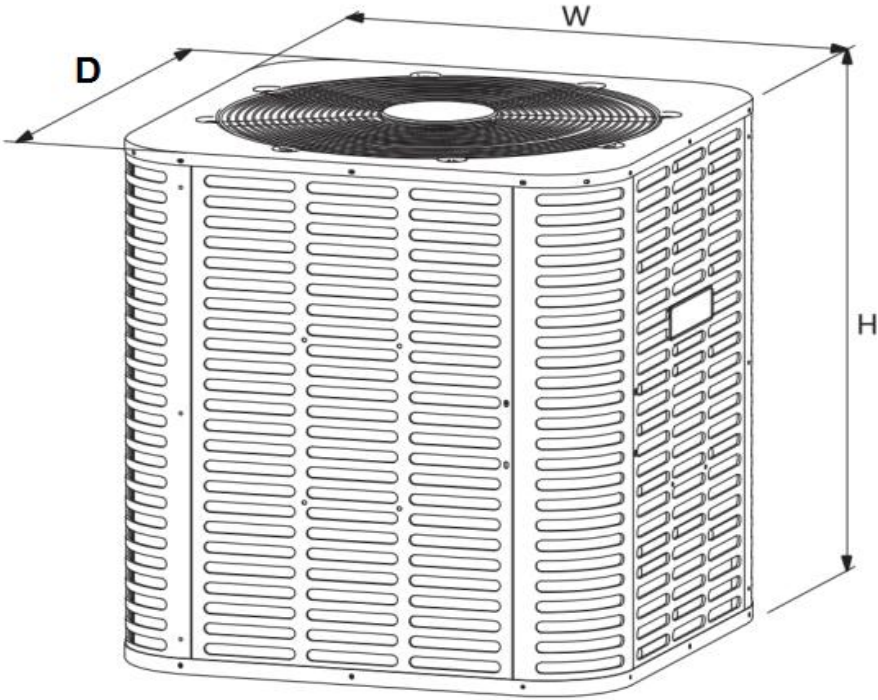

Submittal

Split System Cooling

BAR4-18-15

Location: _____
Engineer: _____
Submitted to: _____
Submitted by: _____
Reference: _____

Approval: _____
Date: _____
Construction: _____
Unit # : _____
Drawing # : _____

Note: "Graphics in this document are for representation only. Actual model may differ in appearance."

Unit dimension

UNIT DIMENSION	18K	24K	30K	36K	42K	48K	60K
Height (in.)	25	25	25	25	32-7/8	32-7/8	32-7/8
Width (in.)	21-4/5	21-4/5	29-1/7	29-1/7	29-1/7	29-1/7	29-1/7
Depth (in.)	21-4/5	21-4/5	29-1/7	29-1/7	29-1/7	29-1/7	29-1/7

Specification

Model			BAR4-18-15
Outdoor power supply		V/Ph/Hz	230V/1N/60HZ
Max. input consumption		W	1880
Max. current		A	8.61
Compressor	Brand		LG
	Model		APG016KAC
	Type		scroll
	Capacity	Btu/h	15500
	Input	W	1580
Outdoor fan motor	TYPE		ECM
	Model		DRN-310-200-10
	Output	W	200
	Horspower	HP	3/11
	rate current	A	1.1
	FLA	A	0.65
	Speed	rpm	850
Outdoor air flow		CFM	1500
Outdoor noise level		dB(A)	61
Throttling type			Piston
Outdoor dimension	Unit (WxHxD)	in	21-4/5×25×21-4/5
		mm	554×633×554
	Packing (WxHxD)	in	22-3/5×25-9/10×22-3/5
		mm	575×660×575
Refrigerant	Type		R410A
	Charging	oz	84.65
Refrigerant pipe	Liquid side	in	Φ3/8
	Gas side	in	Φ3/4
Design pressure		MPa	4.0/1.2
Max pressure		MPa	4.2
Operation temp range	Cooling	°F	58-115
	Heating	°F	19-75