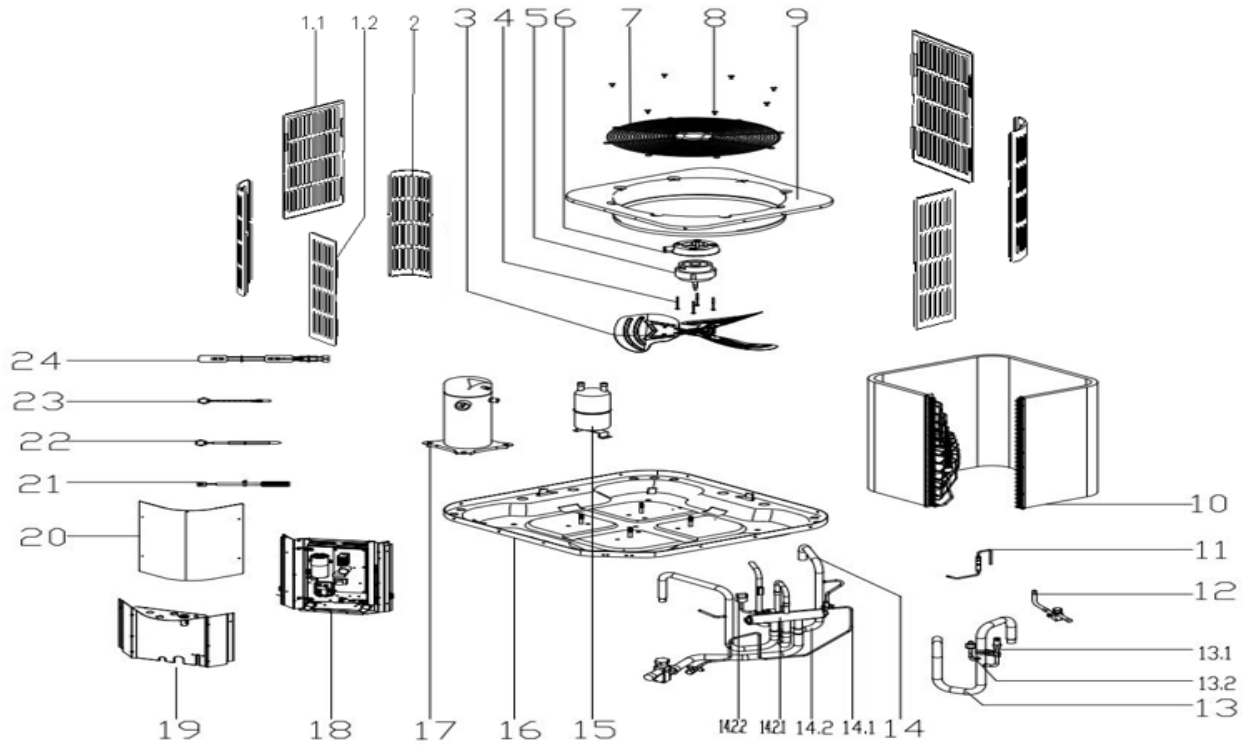

Exploded View

Model BAH7-24-15 (25G)

Service code: 25G

ComfortStar®

EX_ID	Spare Parts Code	Part Name(EN)	Qty.	Price	Remarks
1	12223000005905	Side board ass	2.0		
2	12223100000242	Supporting board	1.0		
3	12200104000032	Fan	1.0		
4	11301805000012	Motor Mounting bolt	4.0		
5	11002015020573	Brushless DC Motor	1.0		
6	12123000000464	Motor installation board ass'y	1.0		
7	12923000000028	Grille	1.0		
8	11301002000001	Stainless steel bolts	8.0		
9	12223000001097	Top cover assembly	1.0		
10	15823000006107	Condenser ass'y	1.0		
11	15423000006061	Throttle assembly	1.0		
12	15423000003178	Stop valve ass'y	1.0		
13	15423000006084	Suction pipe ass'y	1.0		
13.1	15427000007112	Fusible plug assembly	1.0		
13.2	17400516001308	Pressure switch	1.0		
14	15423000006058	4-way valve ass'y	1.0		
14.1	15123000013411	Pipe joint ass'y	1.0		
14.2	15423000006064	4-way valve assembly	1.0		
14.2.1	15500216002964	4-way valve ass'y	1.0		
14.2.2	17400516001309	Pressure switch	1.0		
15	15500508000080	Accumulator cylinder	1.0		
16	12223000005895	Base assembly	1.0		
17	11102010002102	Fixed speed scroll compressor	1.0		
18	17223000011043	E-part box assembly	1.0		
18.1	12223000018130	Installation plate of electric parts subassembly	1.0		
18.2	17123000A04385	Outdoor main control board assembly	1.0		
18.3	17400103000146	Capacitor	1.0		
18.4	11203502000032	AC contactor	1.0		
19	12223000016089	Side panel assembly	1.0		
20	12223000A05994	Side panel assembly	1.0		
21	17400513006835	Discharge Temperature switch	1.0		

22	11201007003446	Room Temperature Sensor	1.0		
23	11201007005723	Pipe Temperature Sensor	1.0		
24	17402001000040	Compressor electric heater	1.0		