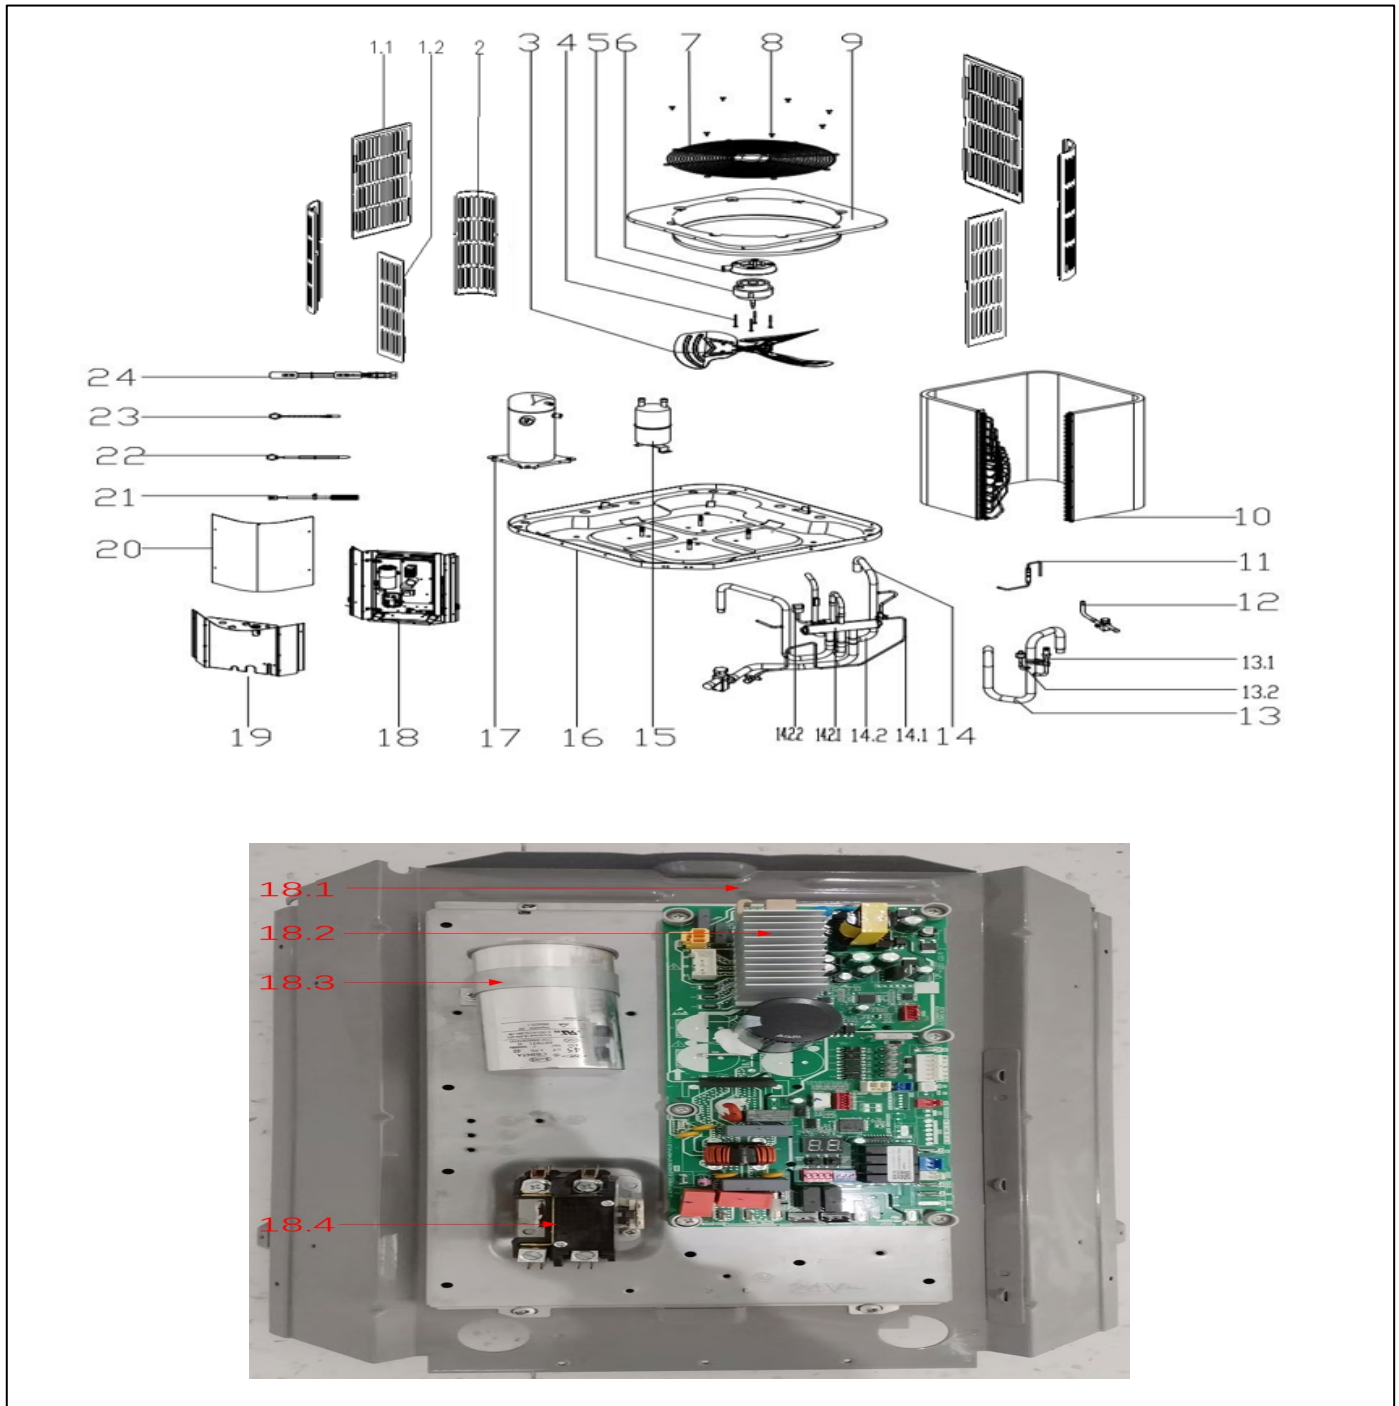

# Exploded View

**Model**           BAH7-30-15 (25H)

**ComfortStar®**

Service code:    25H

EX_ID	Spare Parts Code	Part Name(EN)	Qty.	Price	Remarks
1	12223000005905	Side board ass	2.0		
2	12223100000242	Supporting board	1.0		
3	12200104000032	Fan	1.0		
4	11301805000012	Motor Mounting bolt	4.0		
5	11002015020573	Brushless DC Motor	1.0		
6	12123000000464	Motor installation board ass'y	1.0		
7	12923000000028	Grille	1.0		
8	11301002000001	Stainless steel bolts	8.0		
9	12223000001097	Top cover assembly	1.0		
10	15823000006107	Condenser ass'y	1.0		
11	15423000006083	Throttle assembly	1.0		
12	15423000003178	Stop valve ass'y	1.0		
13	15423000006087	Suction pipe ass'y	1.0		
13.1	15427000007112	Fusible plug assembly	1.0		
13.2	17400516001308	Pressure switch	1.0		
14	15423000006085	4-way valve ass'y	1.0		
14.1	15123000013411	Pipe joint ass'y	1.0		
14.2	15423000006079	4-way valve assembly	1.0		
14.2.1	15500216002964	4-way valve ass'y	1.0		
14.2.2	17400516001309	Pressure switch	1.0		
15	15500508000067	Accumulator cylinder	1.0		
16	12223000005895	Base assembly	1.0		
17	11102010002103	Fixed speed scroll compressor	1.0		
18	17223000011042	E-part box assembly	1.0		
18.1	12223000018130	Installation plate of electric parts subassembly	1.0		
18.2	17123000A04385	Outdoor main control board assembly	1.0		
18.3	17400103000147	Capacitor	1.0		
18.4	11203502000032	AC contactor	1.0		
19	12223000016089	Side panel assembly	1.0		
20	12223000A05994	Side panel assembly	1.0		
21	17400513006835	Discharge Temperature switch	1.0		

22	11201007003446	Room Temperature Sensor	1.0		
23	11201007005723	Pipe Temperature Sensor	1.0		
24	17402001000040	Compressor electric heater	1.0		