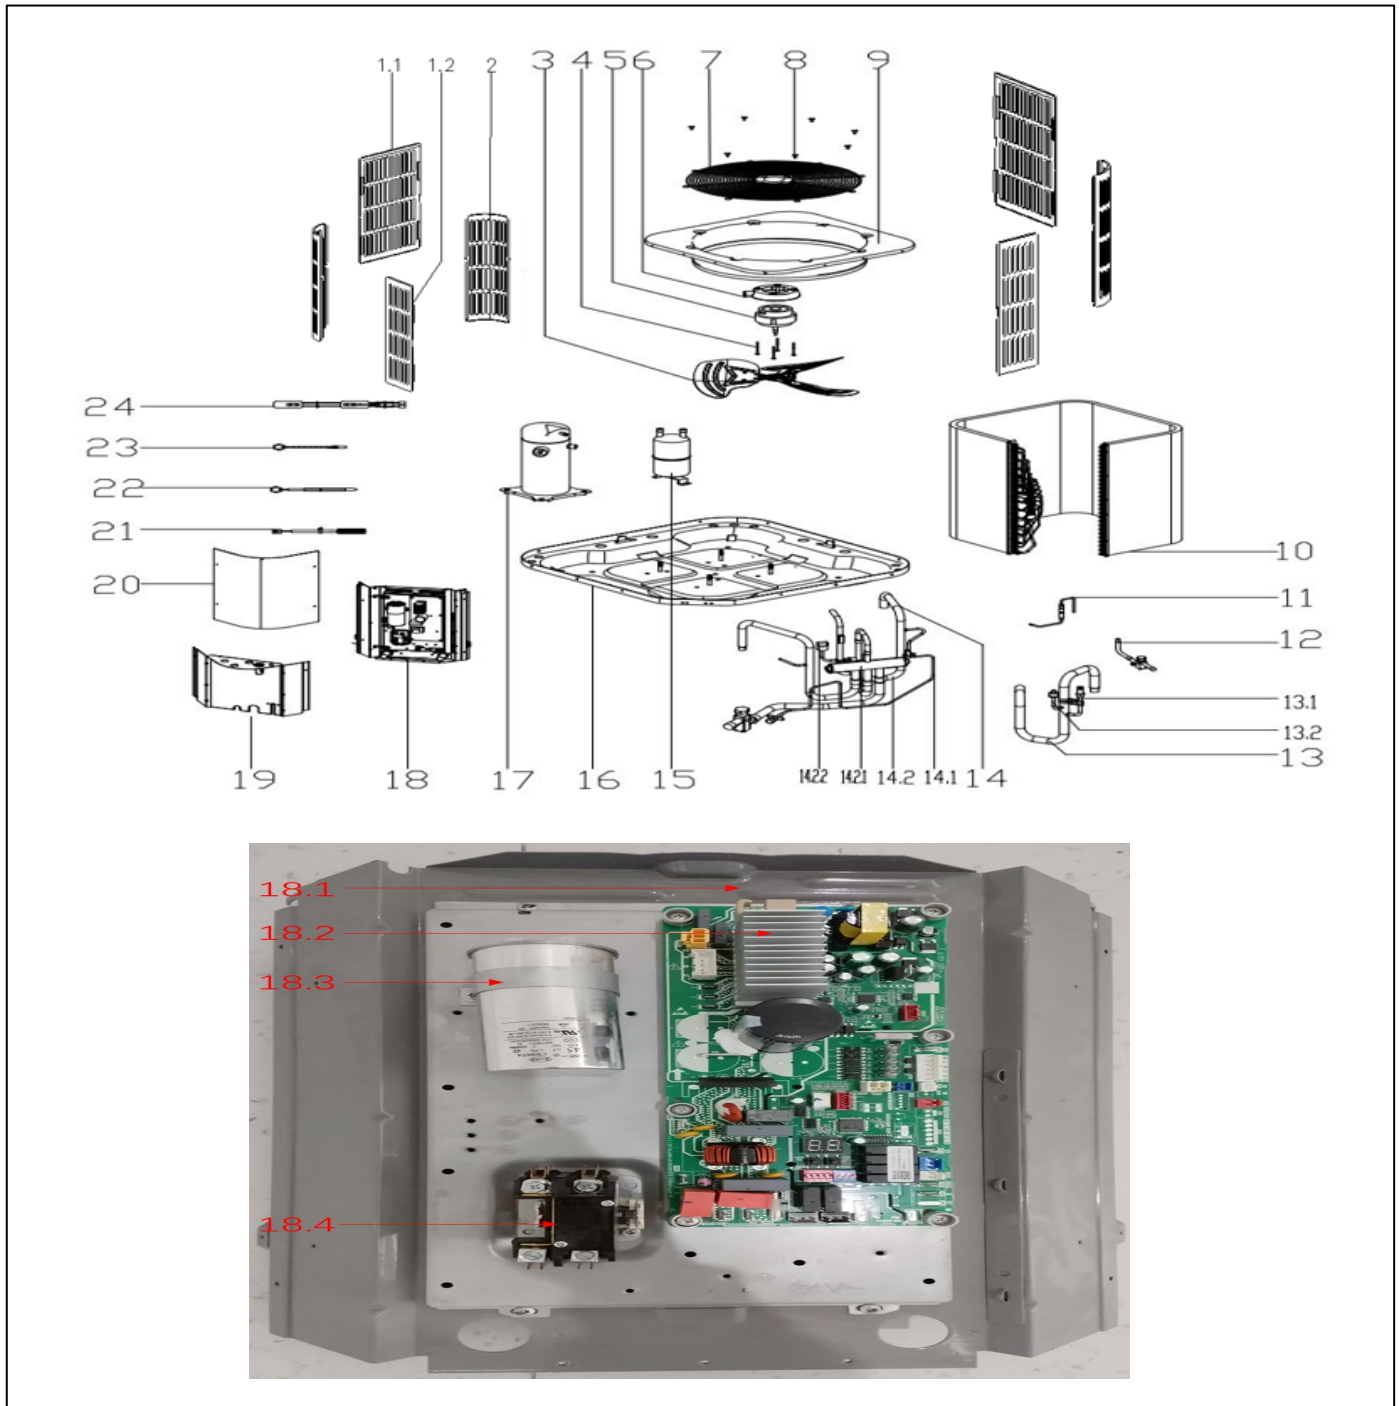

Exploded View

Model BAH7-36-15 (25J)

Service code: 25J

ComfortStar®

EX_ID	Spare Parts Code	Part Name(EN)	Qty.	Price	Remarks
1	12223000005911	Side board ass	2.0		
2	12223100000242	Supporting board	1.0		
3	12200104000038	Fan	1.0		
4	11301805000012	Motor Mounting bolt	4.0		
5	11002015020572	Brushless DC Motor	1.0		
6	12123000000464	Motor installation board ass'y	1.0		
7	12227700003729	Grille	1.0		
8	11301002000001	Stainless steel bolts	8.0		
9	12223000001094	Top cover assembly	1.0		
10	15823000004428	Condenser ass'y	1.0		
11	15423000004590	Throttle assembly	1.0		
12	15423000003178	Stop valve ass'y	1.0		
13	15423000006062	Suction pipe ass'y	1.0		
13.1	15427000007112	Fusible plug assembly	1.0		
13.2	17400516001308	Pressure switch	1.0		
14	15423000006059	4-way valve ass'y	1.0		
14.1	15123000014579	Pipe joint ass'y	1.0		
14.2	15423000006077	4-way valve assembly	1.0		
14.2.1	15500216002943	4-way valve ass'y	1.0		
14.2.2	17400516001309	Pressure switch	1.0		
15	15500508001115	Accumulator cylinder	1.0		
16	12223000005894	Base assembly	1.0		
17	11102010002105	Fixed speed scroll compressor	1.0		
18	17223000011009	E-part box assembly	1.0		
18.1	12223000018130	Installation plate of electric parts subassembly	1.0		
18.2	17123000A04385	Outdoor main control board assembly	1.0		
18.3	17400103000150	Capacitor	1.0		
18.4	11203502000032	AC contactor	1.0		
19	12223000016089	Side panel assembly	1.0		
20	12223000A05994	Side panel assembly	1.0		
21	17400513006835	Discharge Temperature switch	1.0		

22	11201007003446	Room Temperature Sensor	1.0		
23	11201007005723	Pipe Temperature Sensor	1.0		
24	17402001000040	Compressor electric heater	1.0		